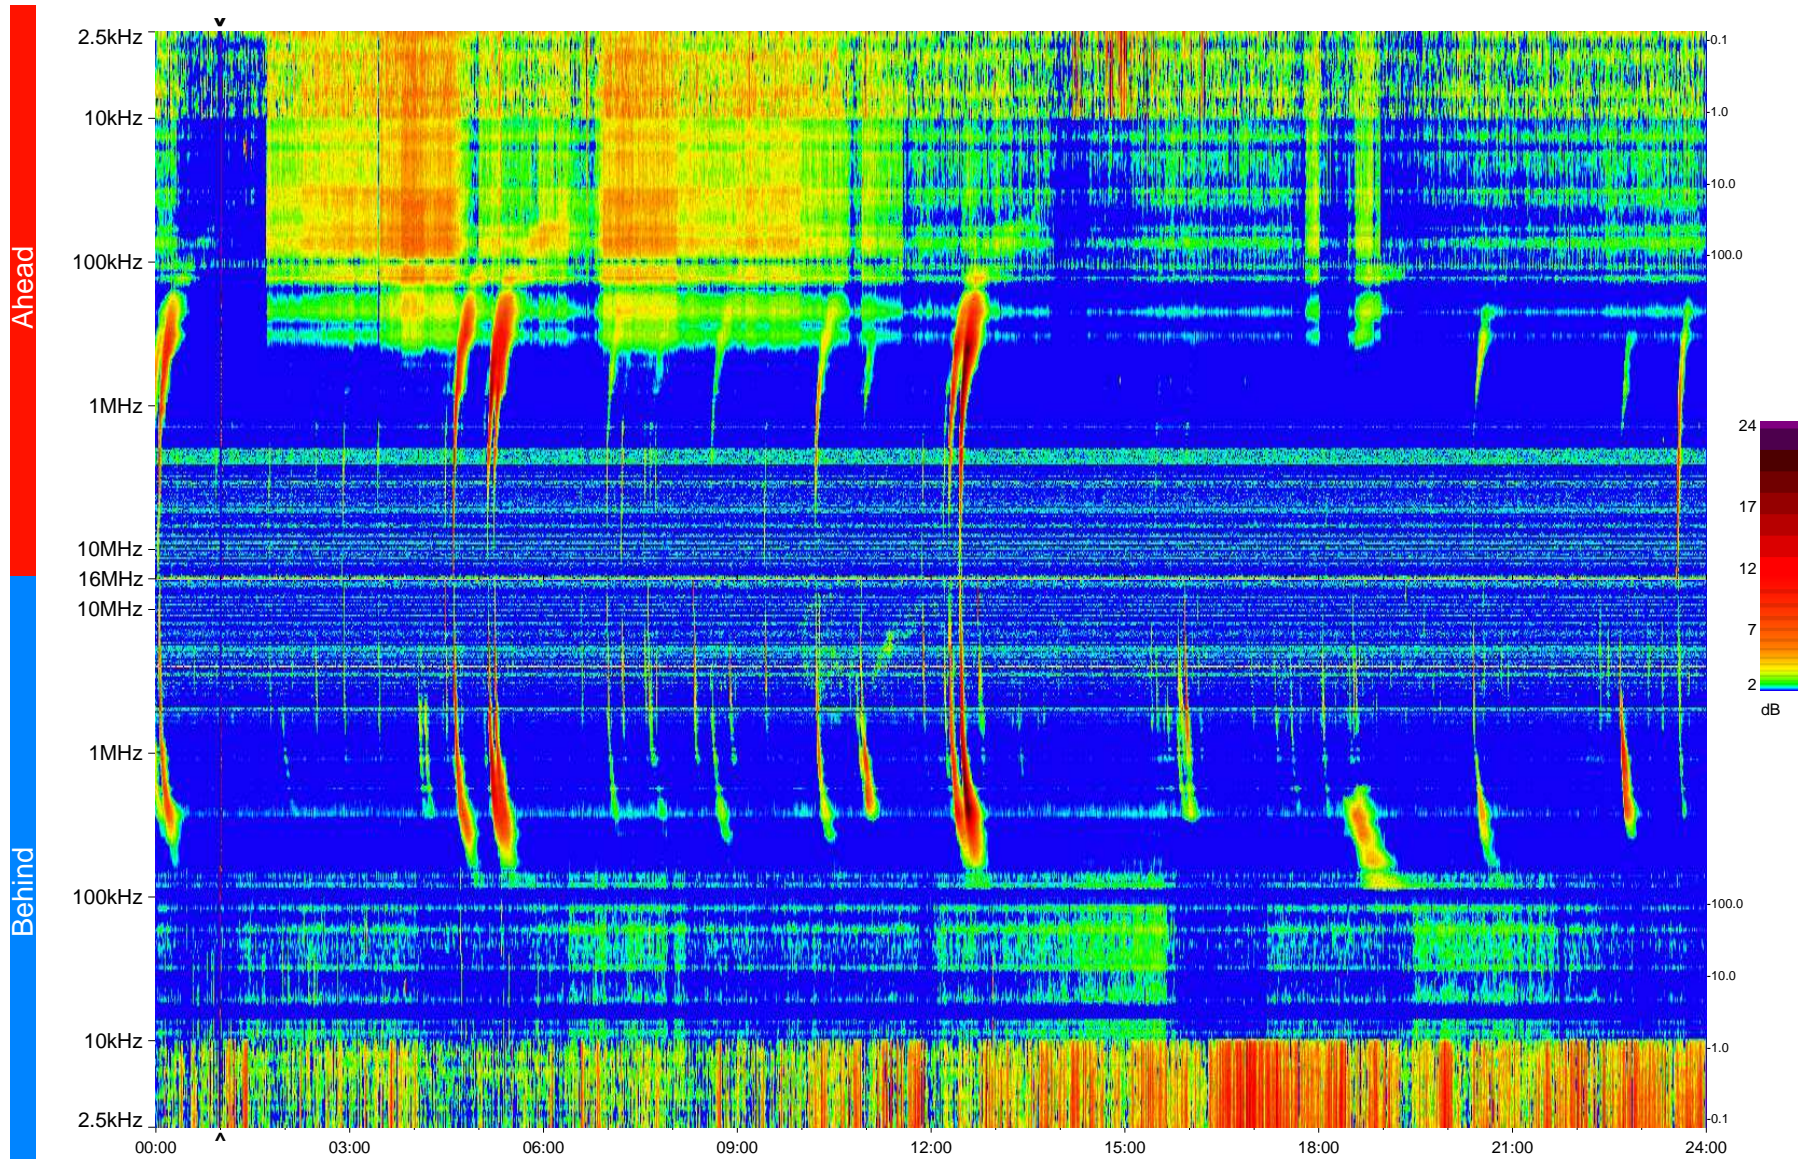

STEREO/WAVES Daily Summary - 26-Jan-2013 (DOY 026)

Ahead source file = swaves_ahead_2013_026_1_04.fin
Ahead PSE Angle = xxx.x

Behind PSE Angle = xxx.x
Behind source file = swaves_behind_2013_026_1_05.fin

Time (UTC)