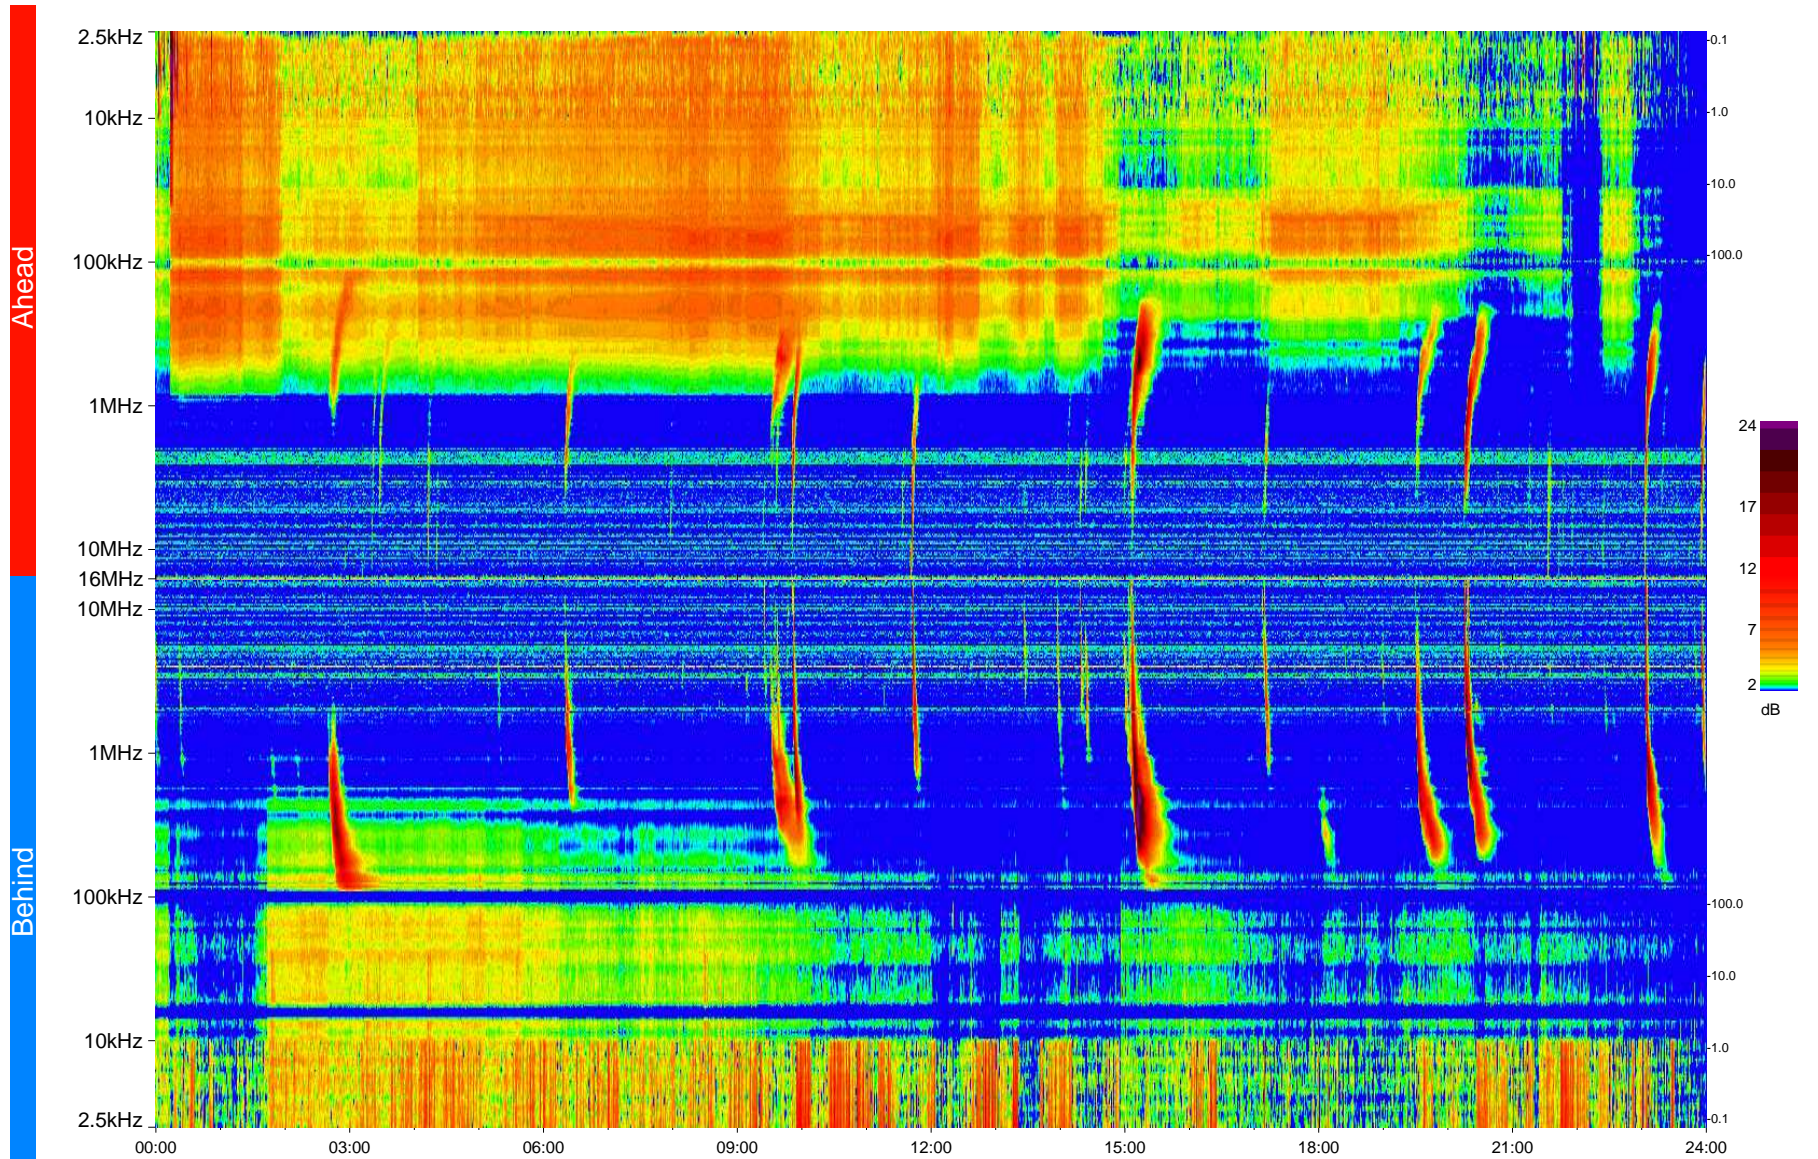

STEREO/WAVES Daily Summary - 25-Jan-2013 (DOY 025)

Ahead source file = swaves_ahead_2013_025_1_04.fin
Ahead PSE Angle = xxx.x

Behind PSE Angle = xxx.x
Behind source file = swaves_behind_2013_025_1_04.fin

Time (UTC)