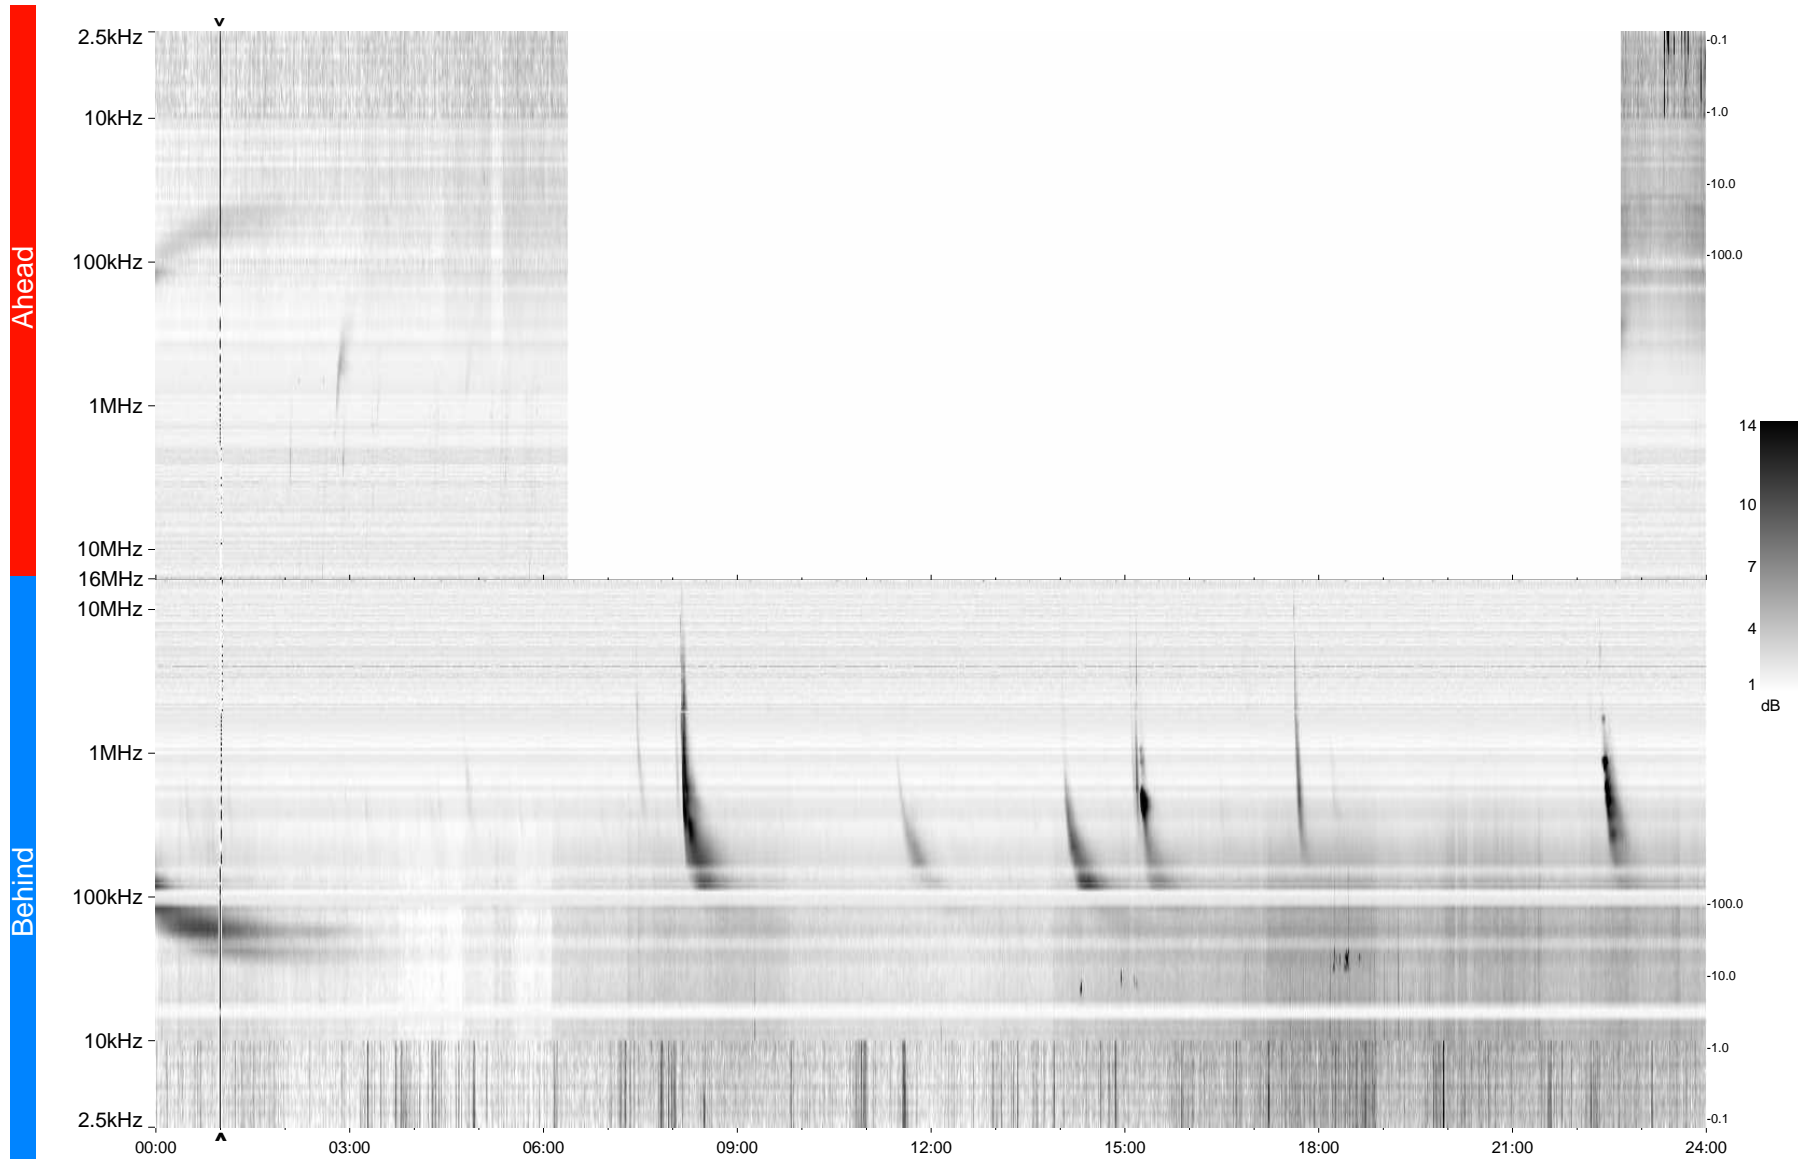

STEREO/WAVES Daily Summary - 24-Jan-2013 (DOY 024)

Ahead source file = swaves_ahead_2013_024_1_04.fin
Ahead PSE Angle = xxx.x

Behind PSE Angle = xxx.x
Behind source file = swaves_behind_2013_024_1_04.fin

Time (UTC)