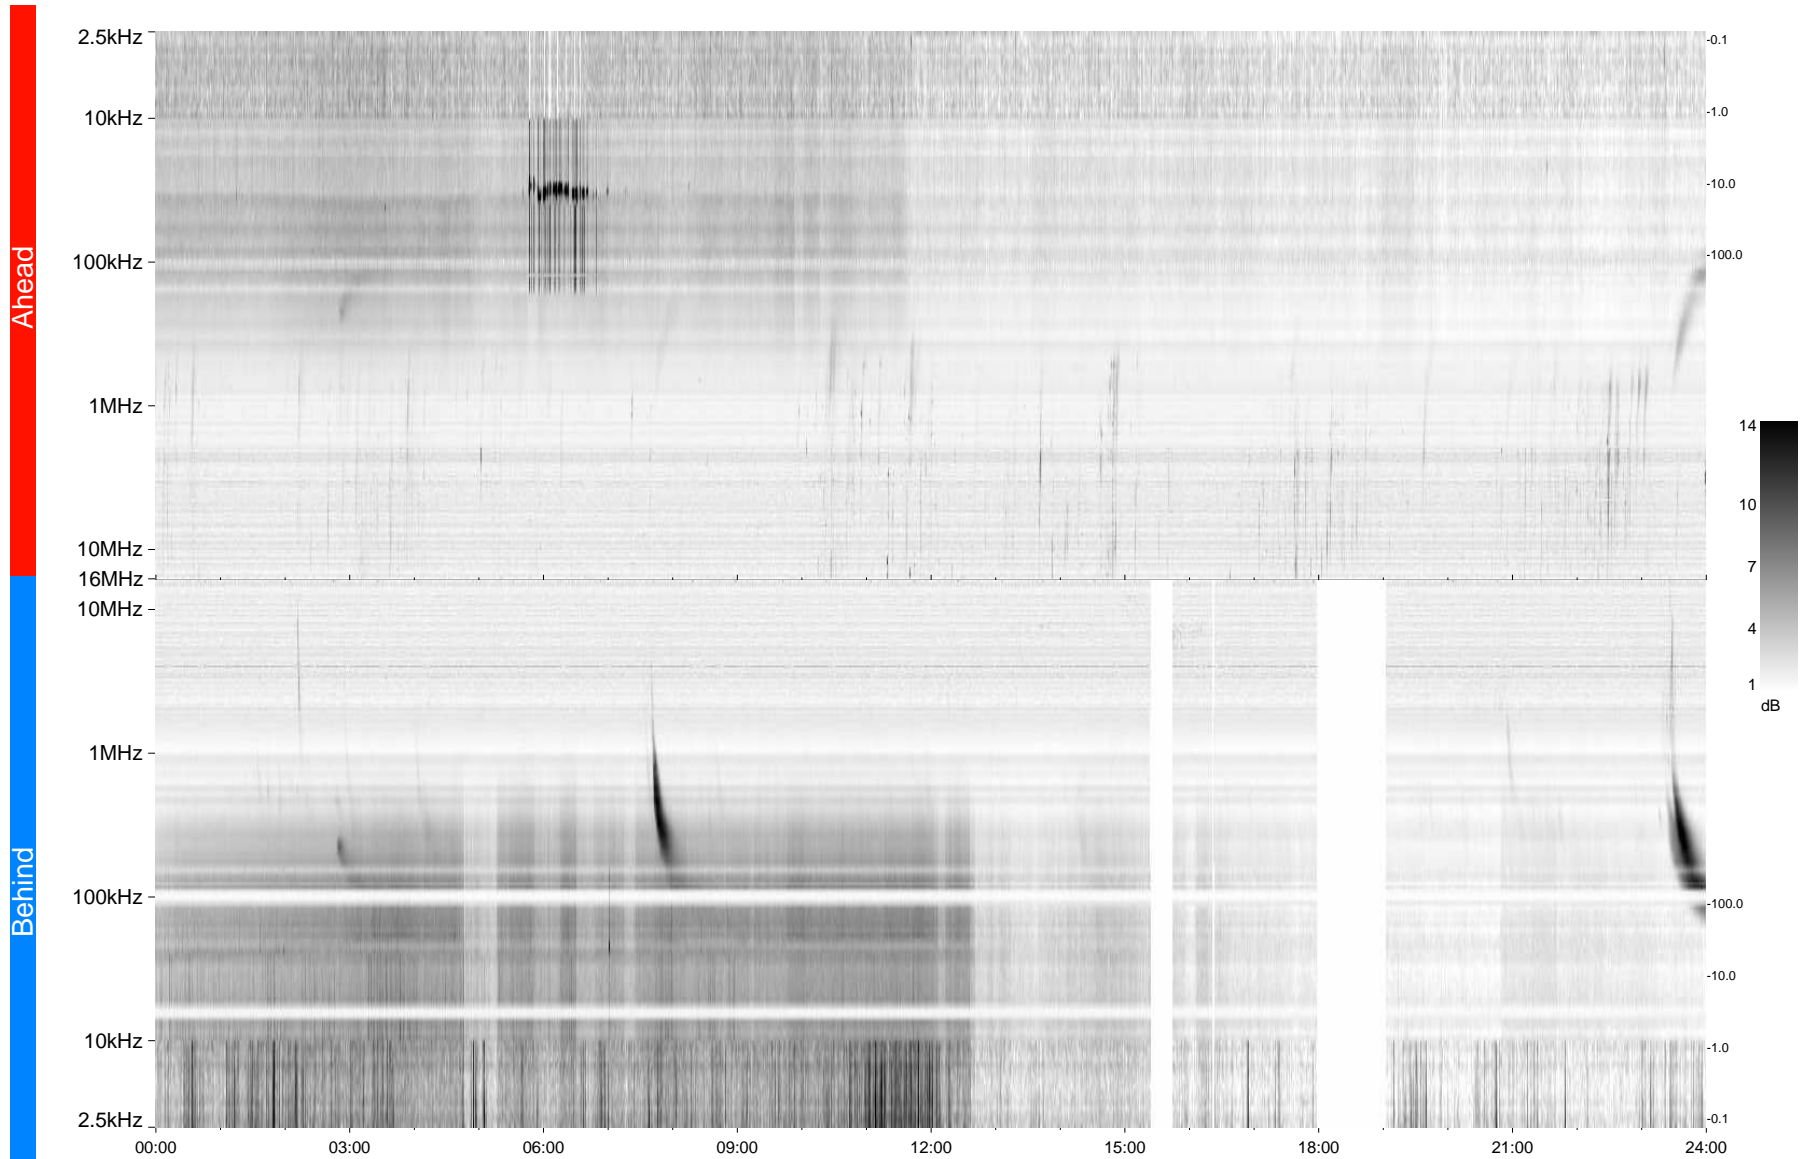

STEREO/WAVES Daily Summary - 23-Jan-2013 (DOY 023)

Ahead source file = swaves_ahead_2013_023_1_04.fin
Ahead PSE Angle = xxx.x

Behind PSE Angle = xxx.x
Behind source file = swaves_behind_2013_023_1_04.fin

Time (UTC)