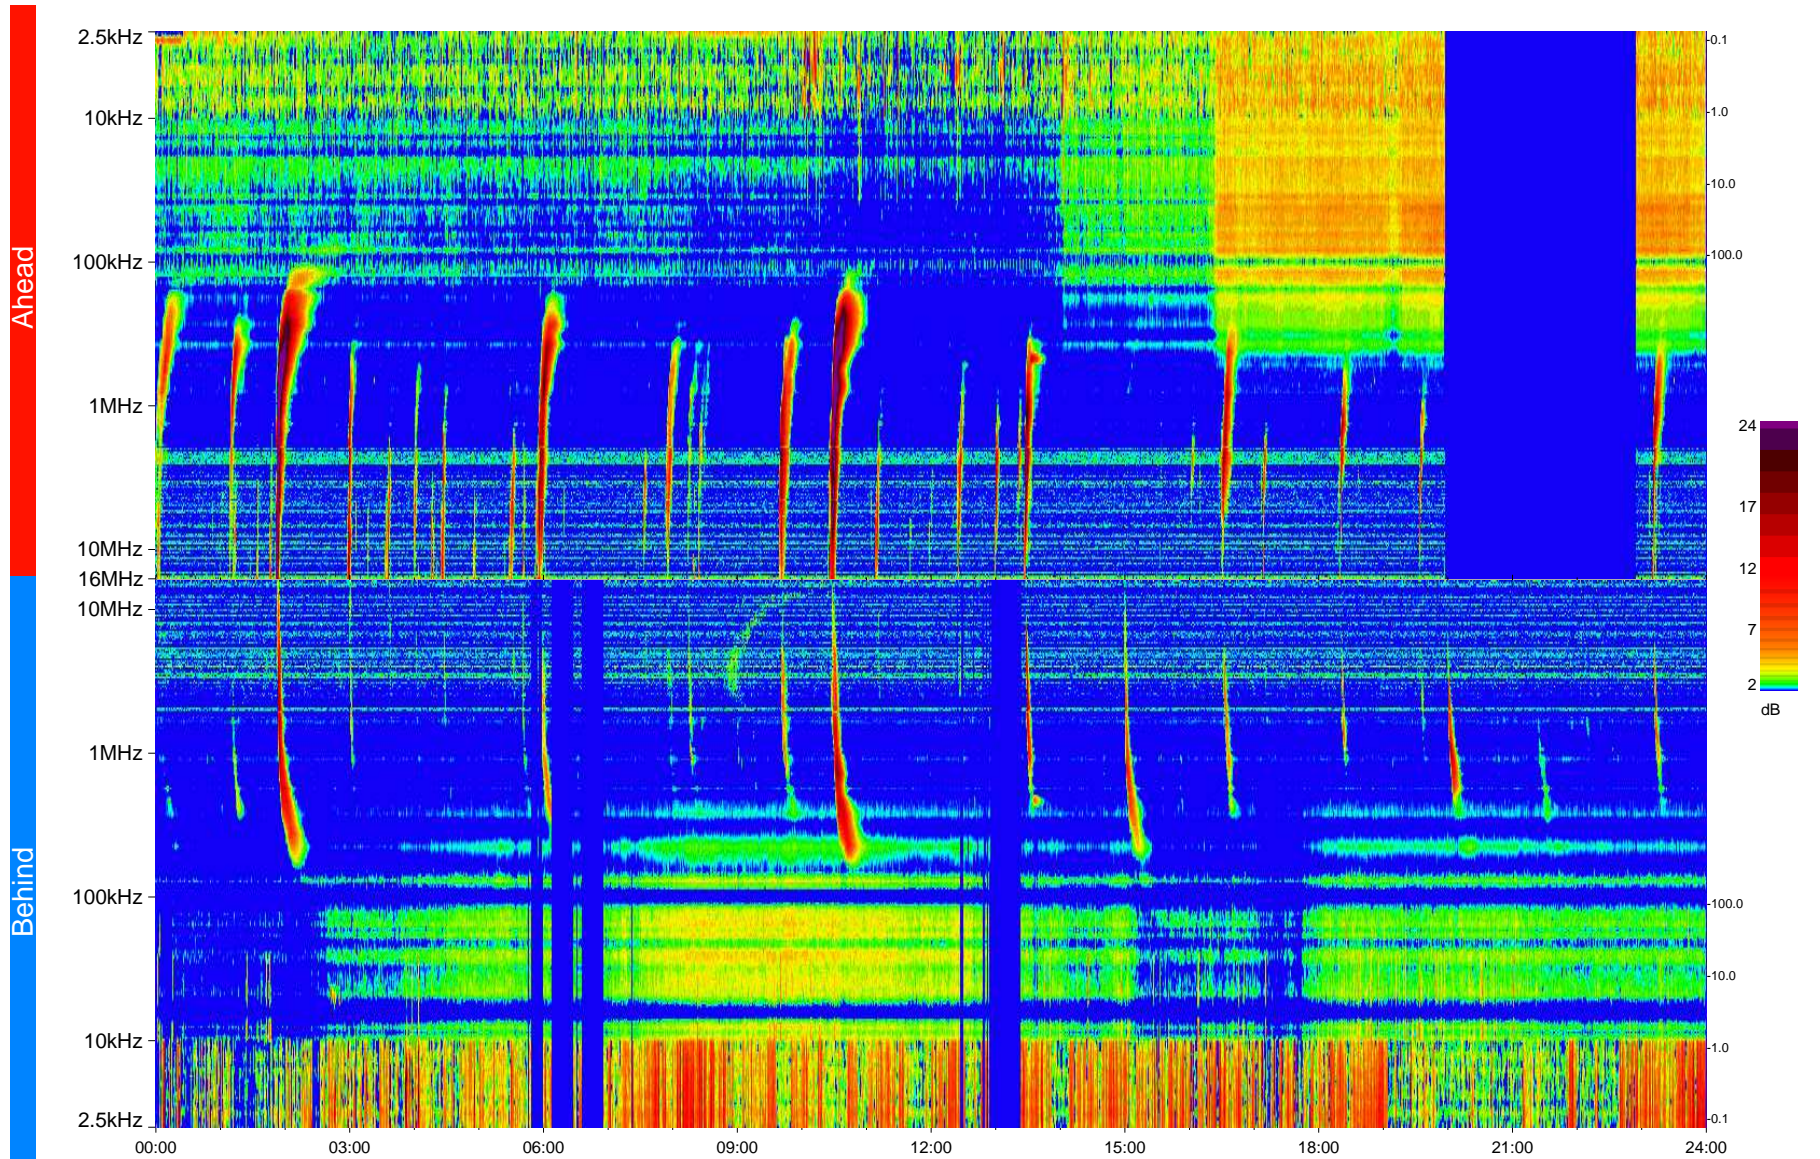

STEREO/WAVES Daily Summary - 19-Jan-2013 (DOY 019)

Ahead source file = swaves_ahead_2013_019_1_04.fin
Ahead PSE Angle = xxx.x

Behind PSE Angle = xxx.x
Behind source file = swaves_behind_2013_019_1_04.fin

Time (UTC)