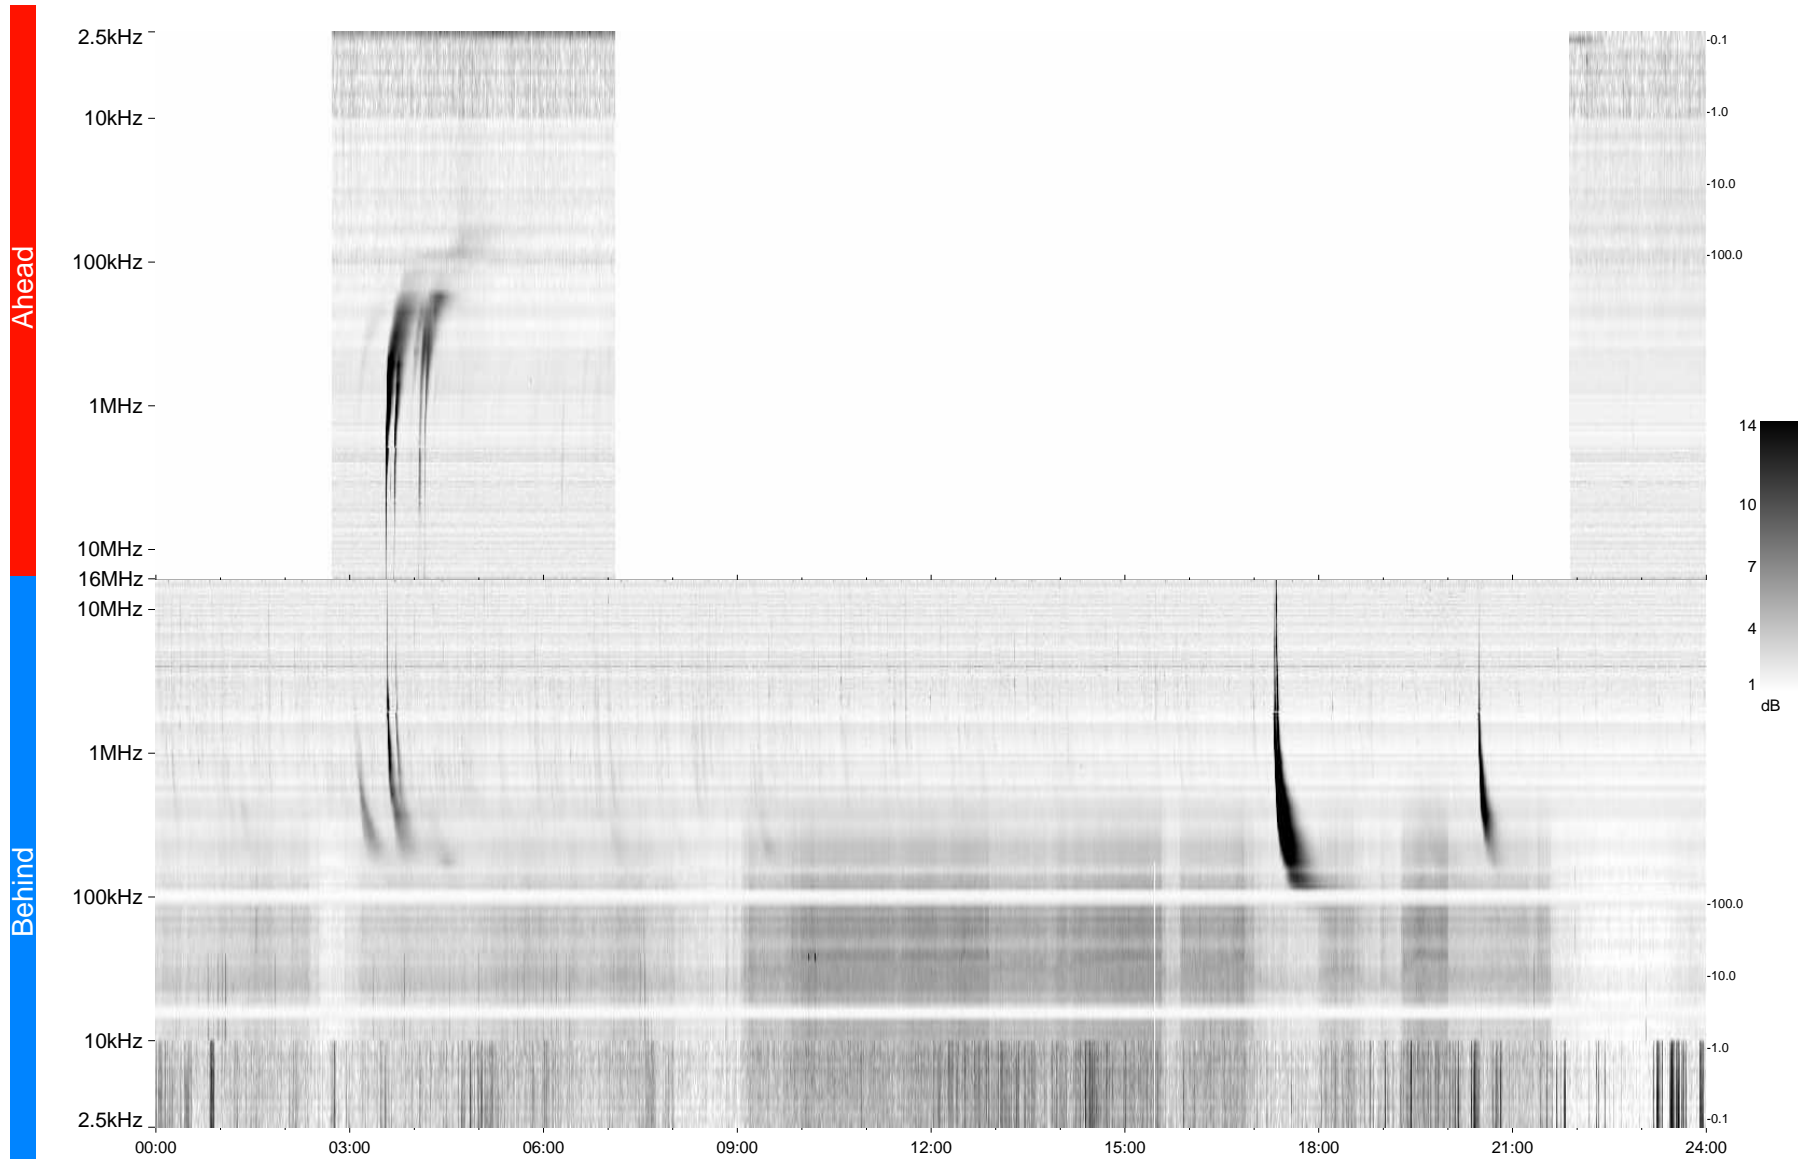

STEREO/WAVES Daily Summary - 15-Jan-2013 (DOY 015)

Ahead source file = swaves_ahead_2013_015_1_06.fin
Ahead PSE Angle = xxx.x

Behind PSE Angle = xxx.x
Behind source file = swaves_behind_2013_015_1_05.fin

Time (UTC)