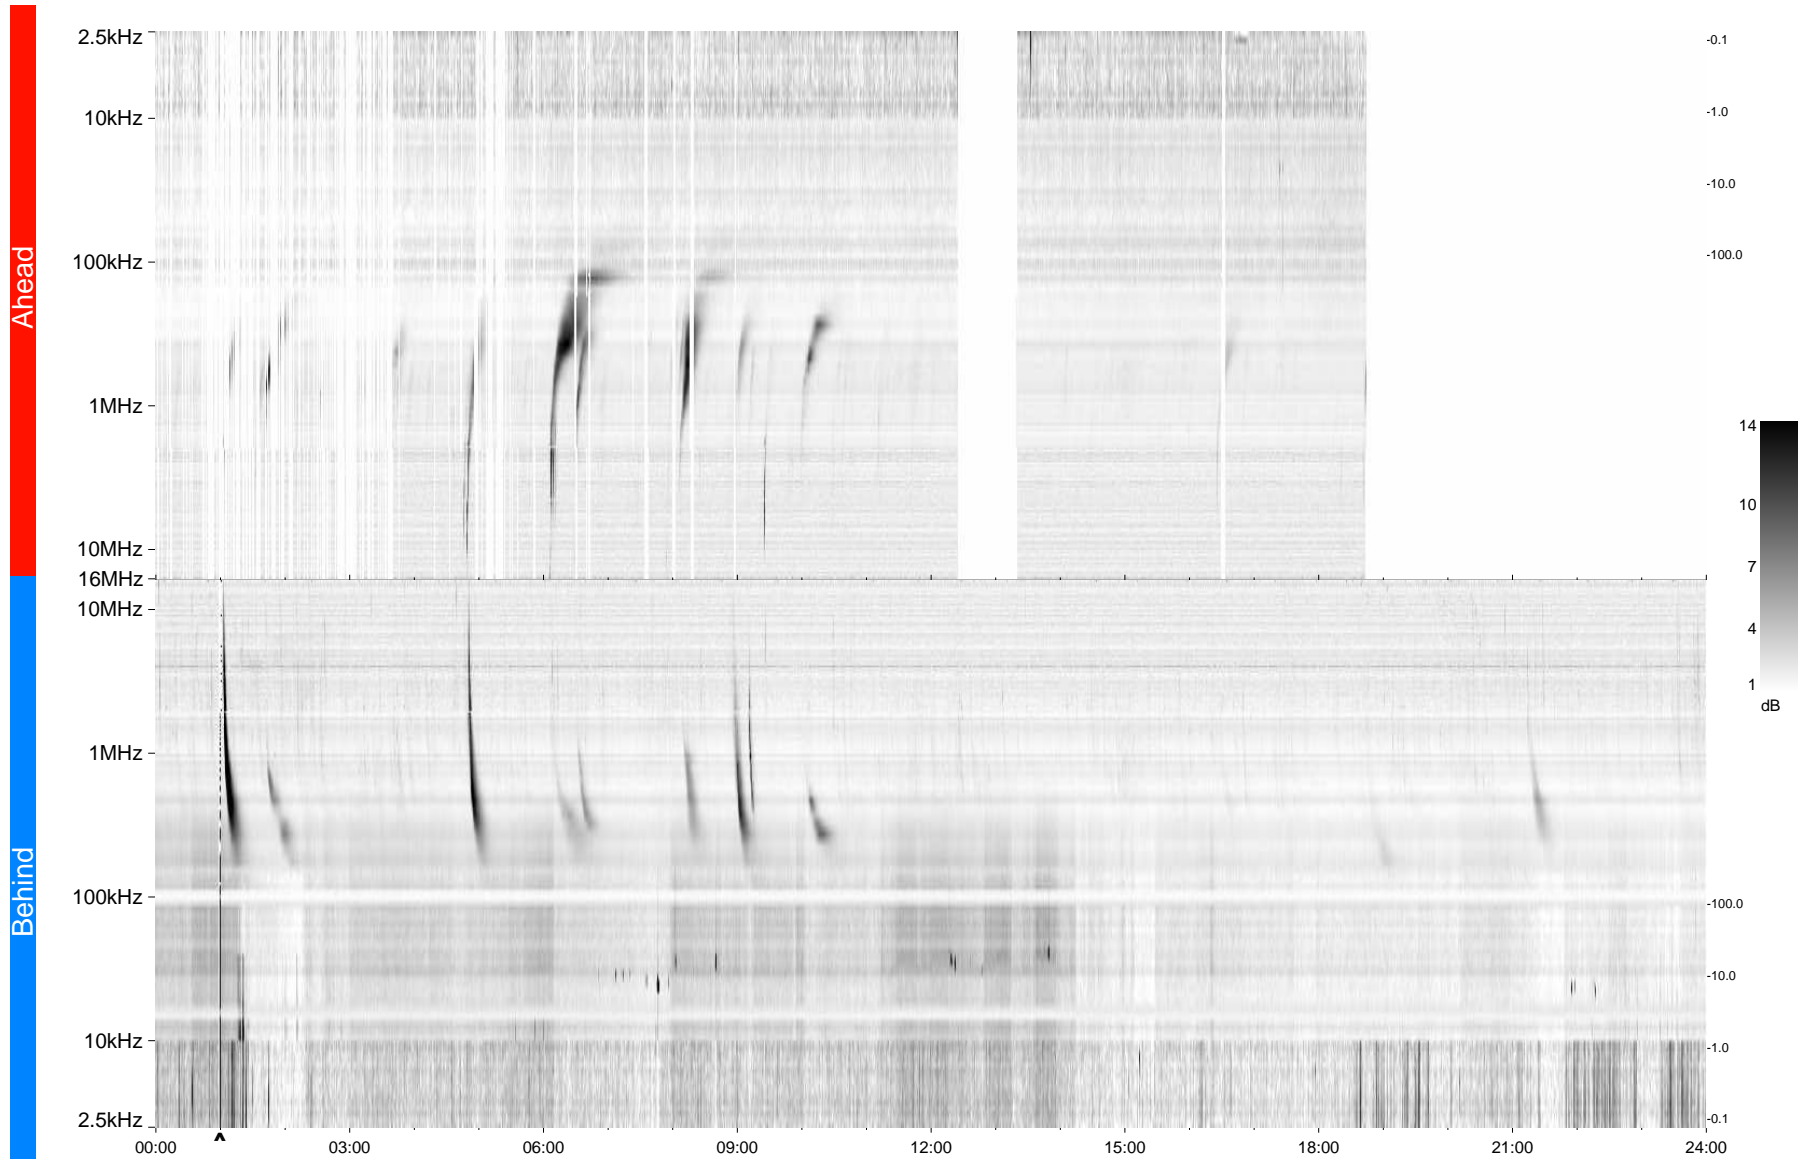

STEREO/WAVES Daily Summary - 14-Jan-2013 (DOY 014)

Ahead source file = swaves_ahead_2013_014_1_05.fin
Ahead PSE Angle = xxx.x

Behind PSE Angle = xxx.x
Behind source file = swaves_behind_2013_014_1_05.fin

Time (UTC)