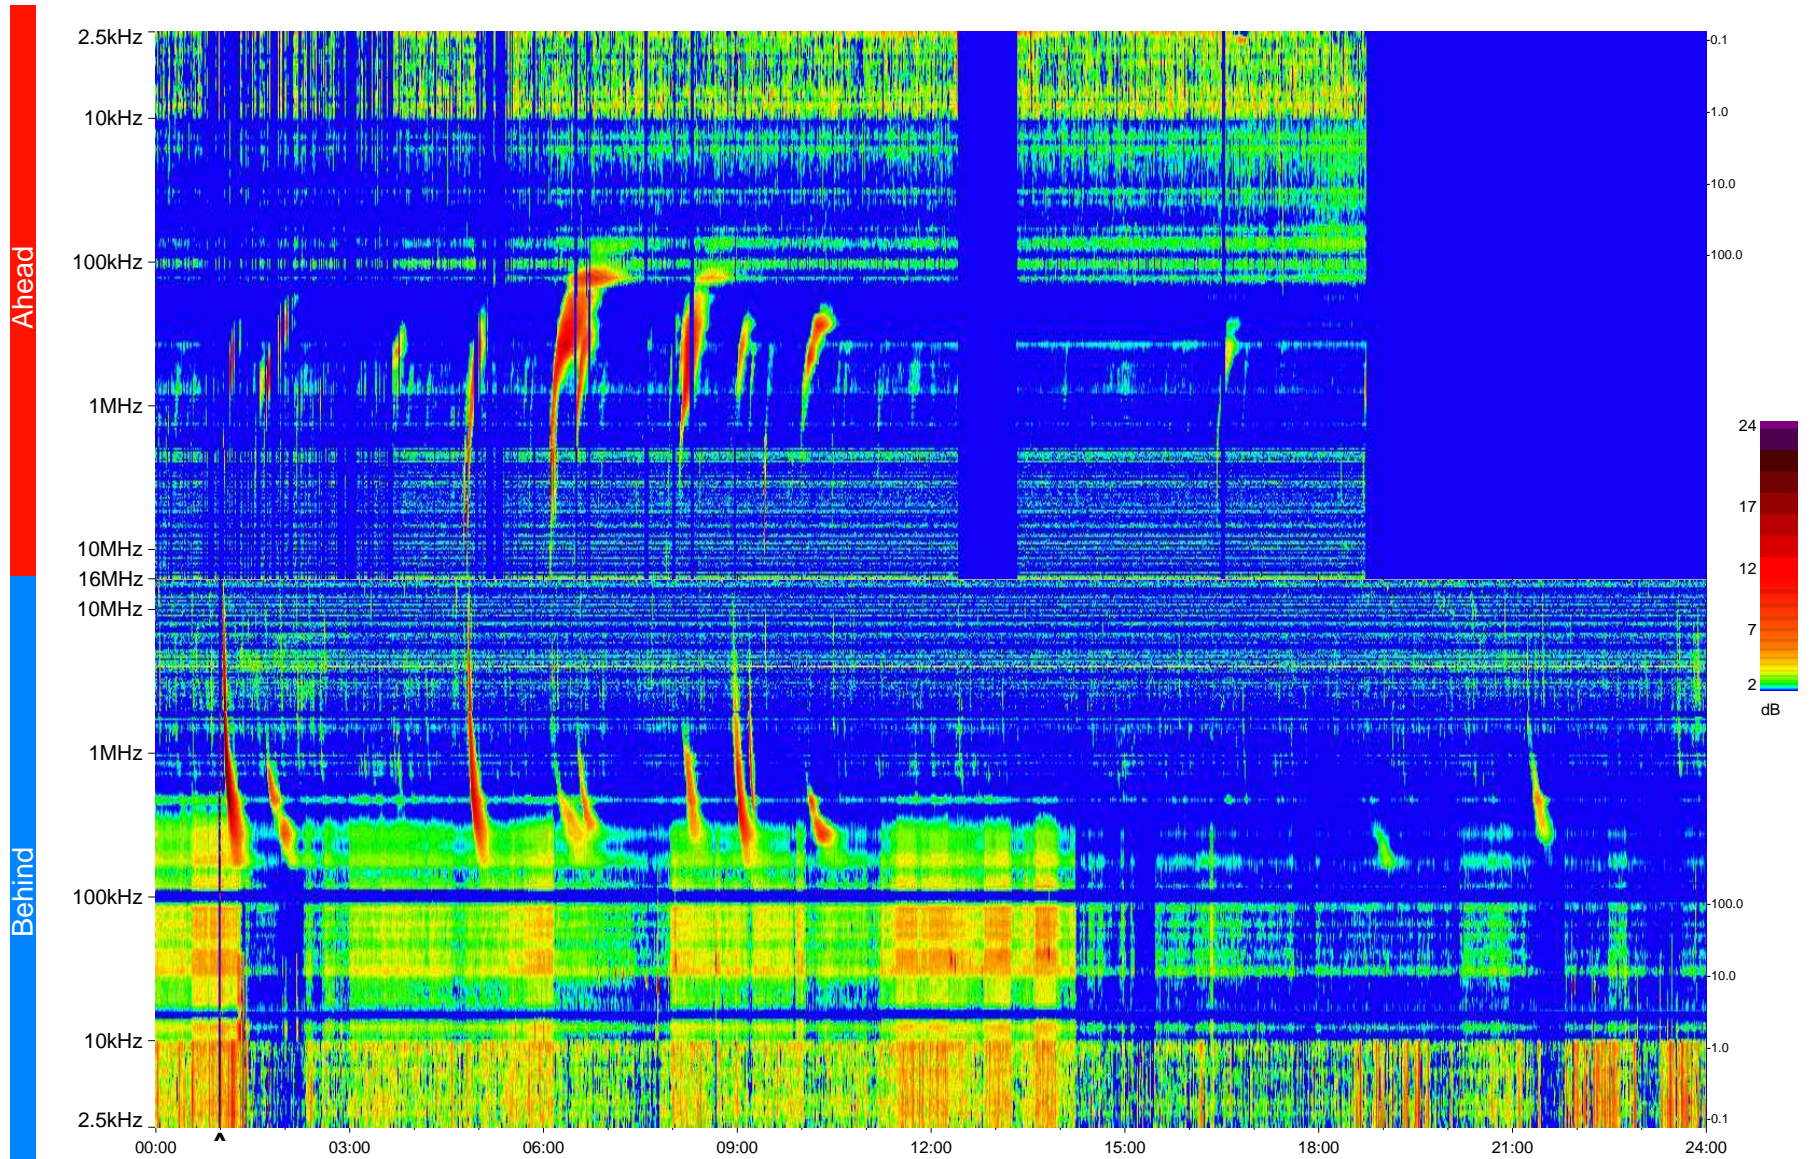

STEREO/WAVES Daily Summary - 14-Jan-2013 (DOY 014)

Ahead source file = swaves_ahead_2013_014_1_05.fin
Ahead PSE Angle = xxx.x

Behind PSE Angle = xxx.x
Behind source file = swaves_behind_2013_014_1_05.fin

Time (UTC)