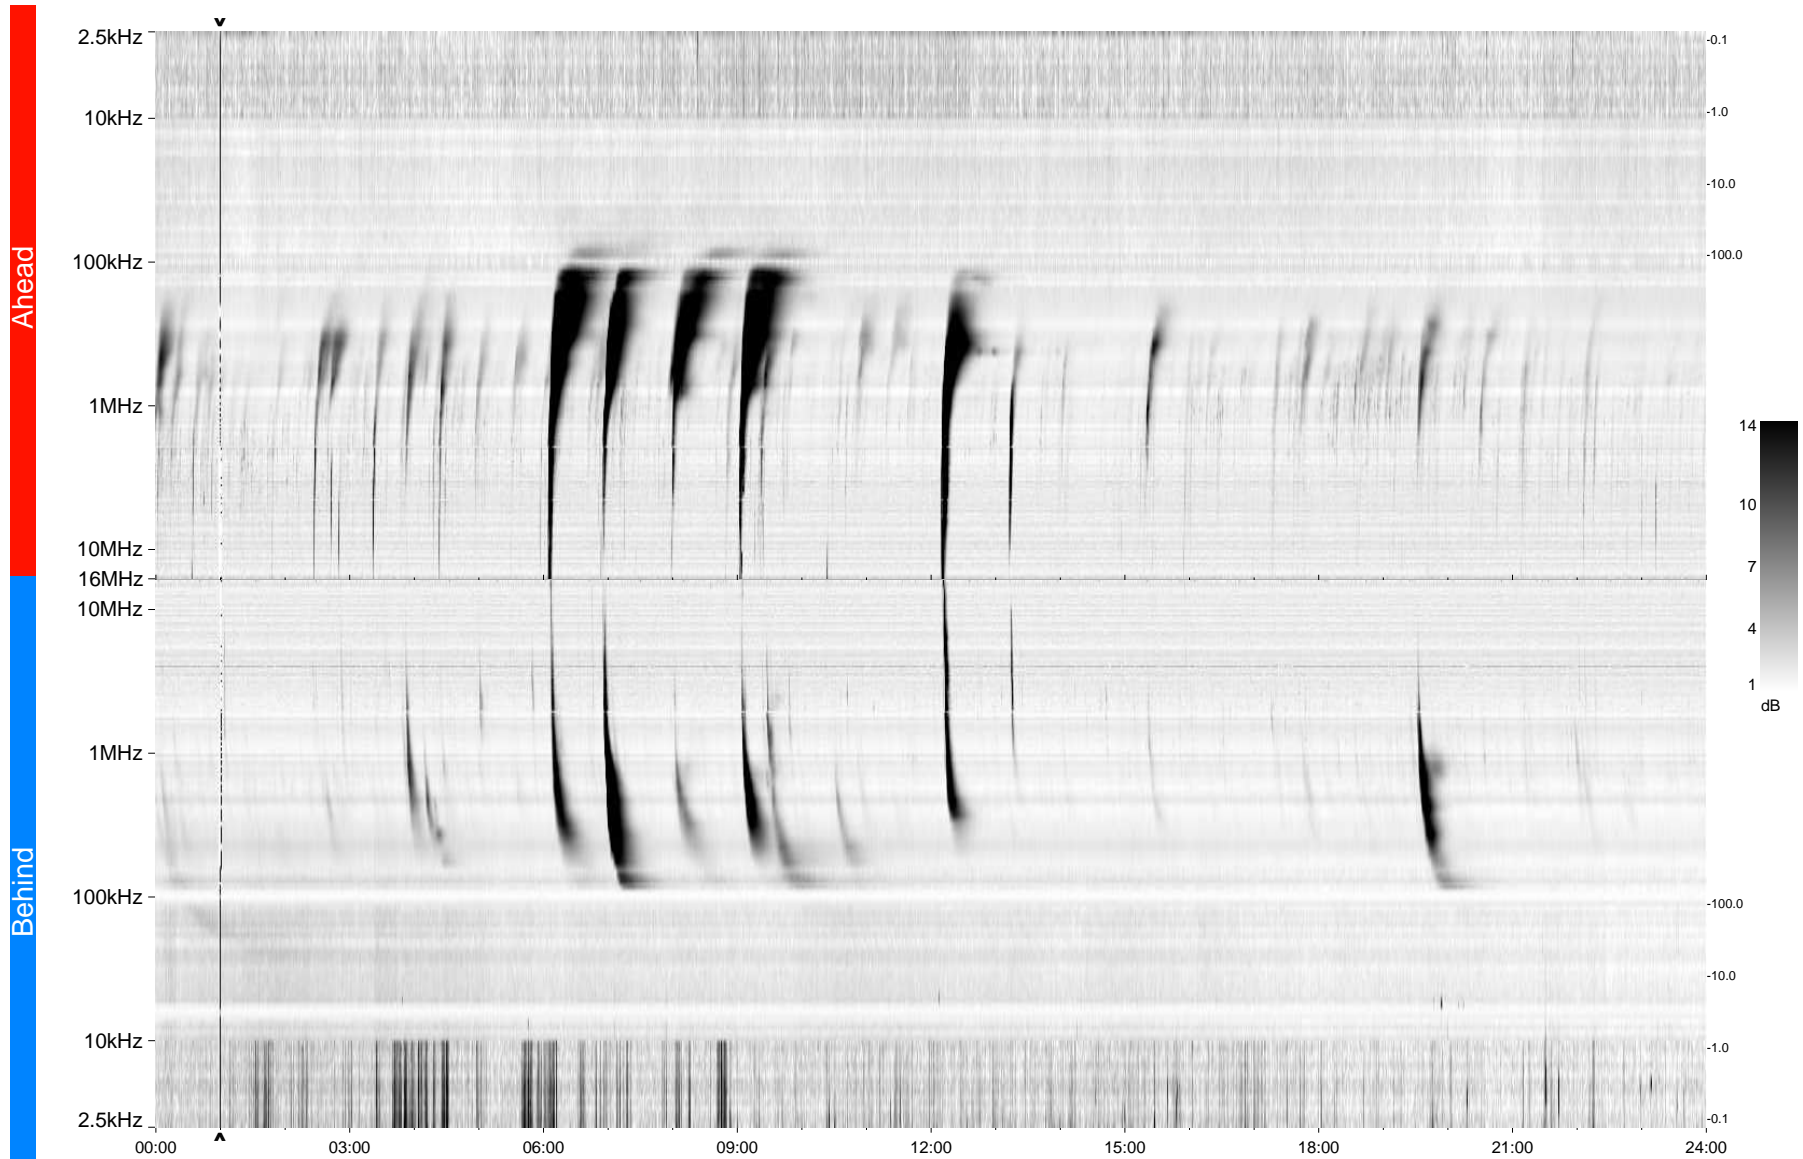

STEREO/WAVES Daily Summary - 12-Jan-2013 (DOY 012)

Ahead source file = swaves_ahead_2013_012_1_04.fin
Ahead PSE Angle = xxx.x

Behind PSE Angle = xxx.x
Behind source file = swaves_behind_2013_012_1_04.fin

Time (UTC)