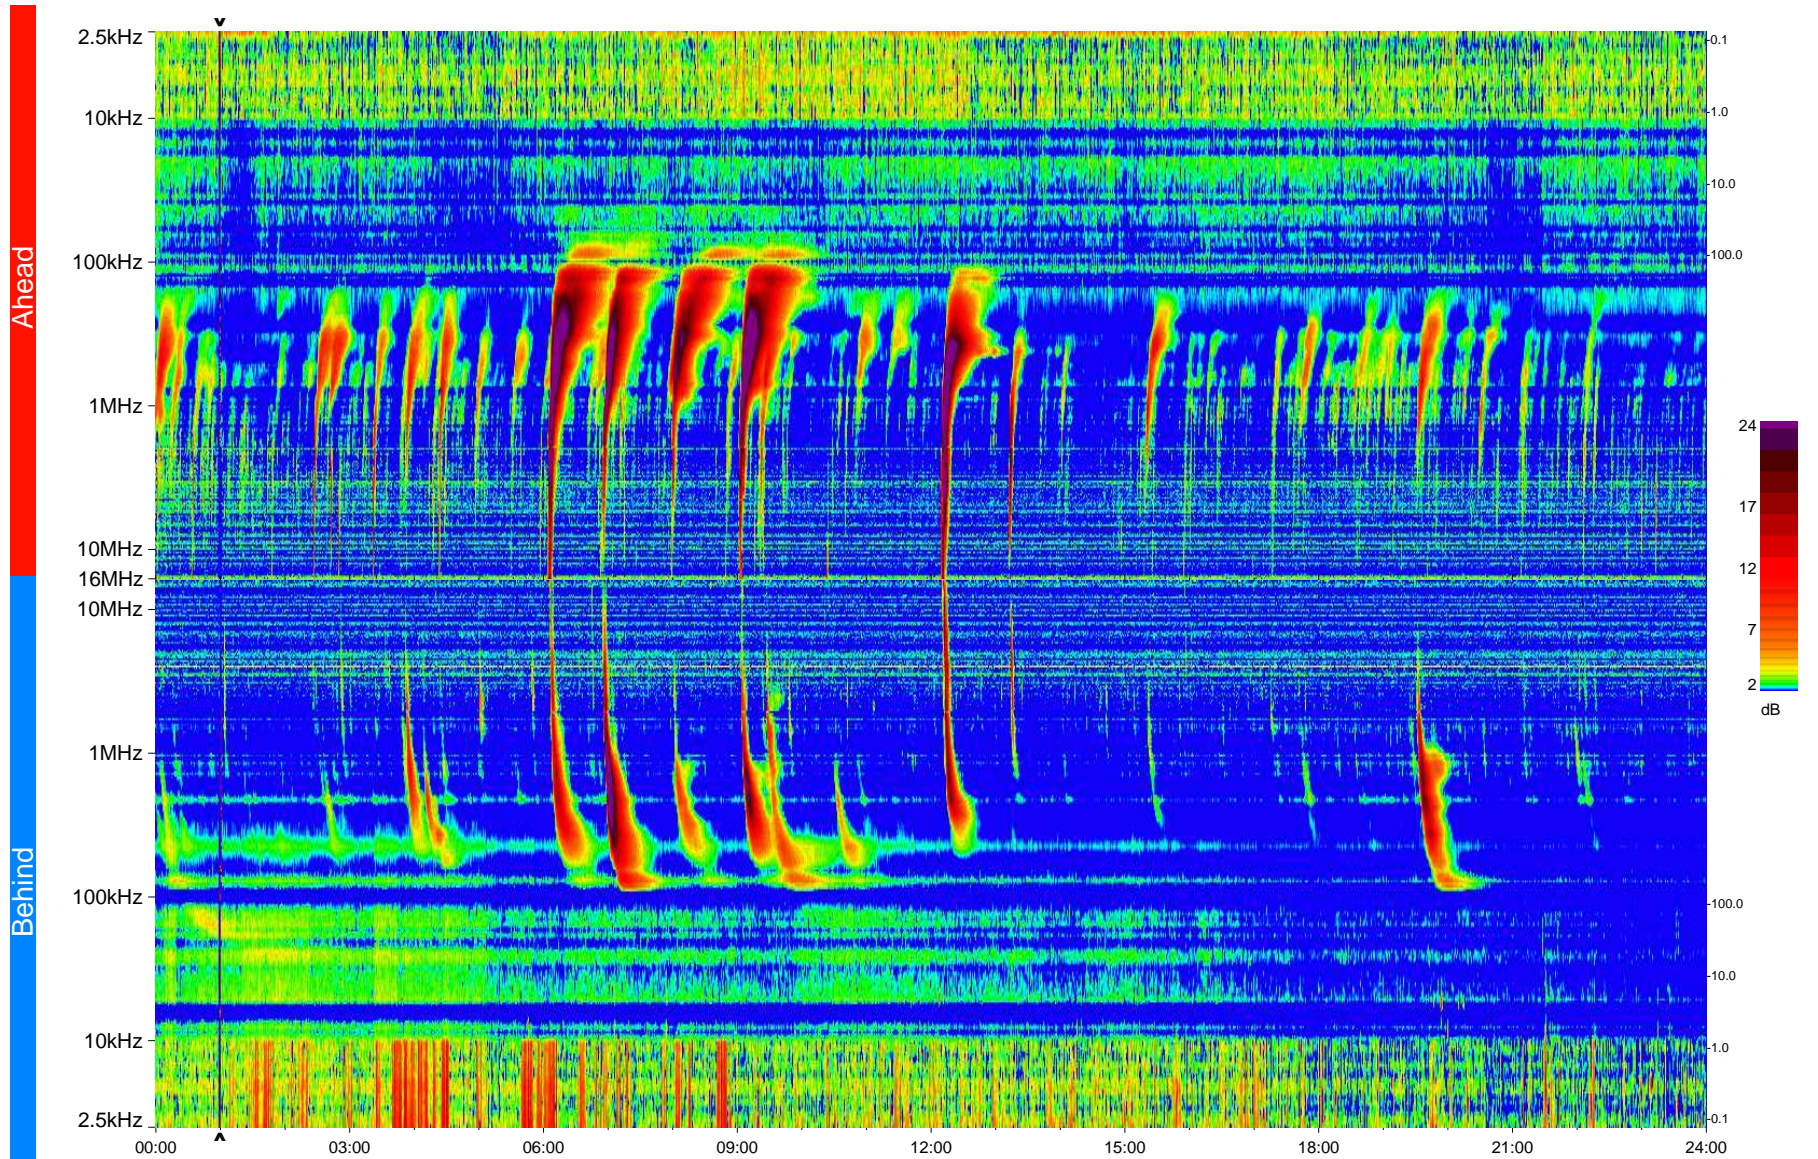

STEREO/WAVES Daily Summary - 12-Jan-2013 (DOY 012)

Ahead source file = swaves_ahead_2013_012_1_04.fin
Ahead PSE Angle = xxx.x

Behind PSE Angle = xxx.x
Behind source file = swaves_behind_2013_012_1_04.fin

Time (UTC)