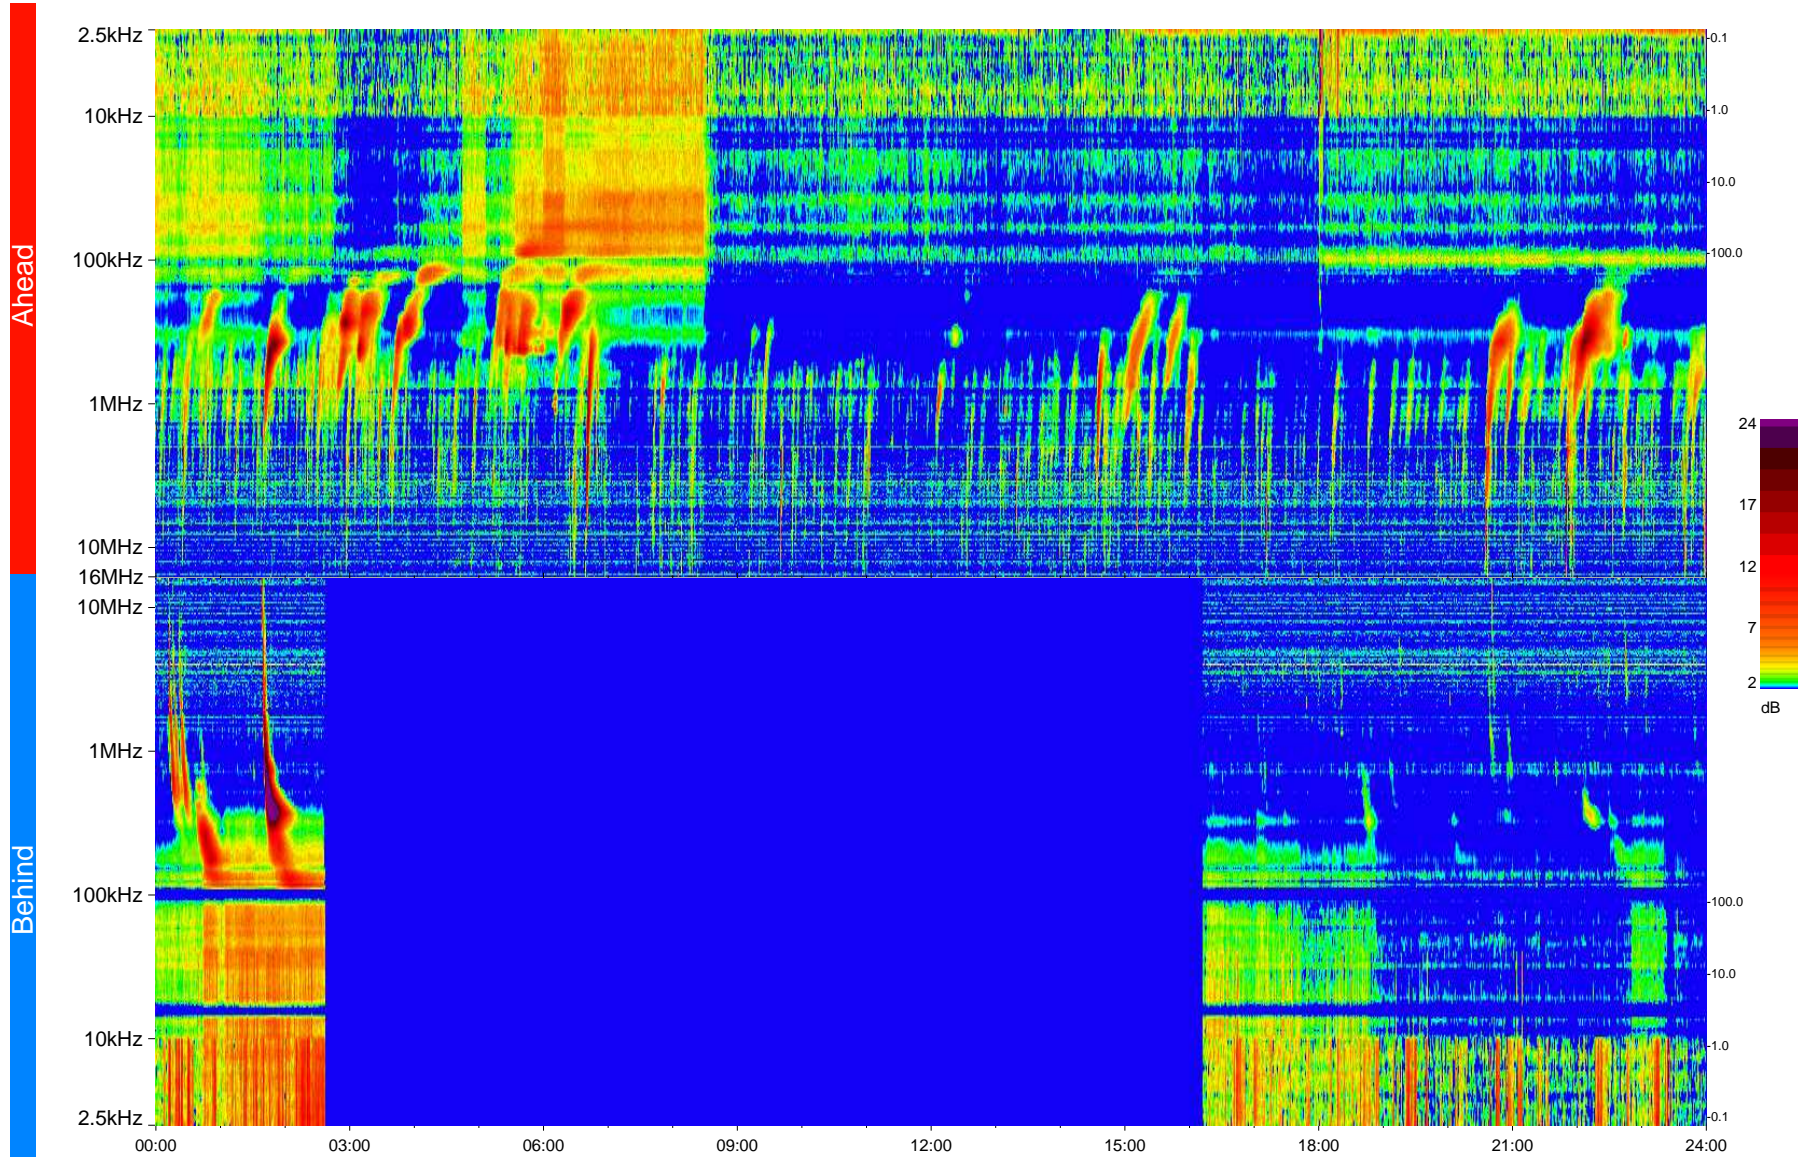

STEREO/WAVES Daily Summary - 11-Jan-2013 (DOY 011)

Ahead source file = swaves_ahead_2013_011_1_04.fin
Ahead PSE Angle = xxx.x

Behind PSE Angle = xxx.x
Behind source file = swaves_behind_2013_011_1_05.fin

Time (UTC)