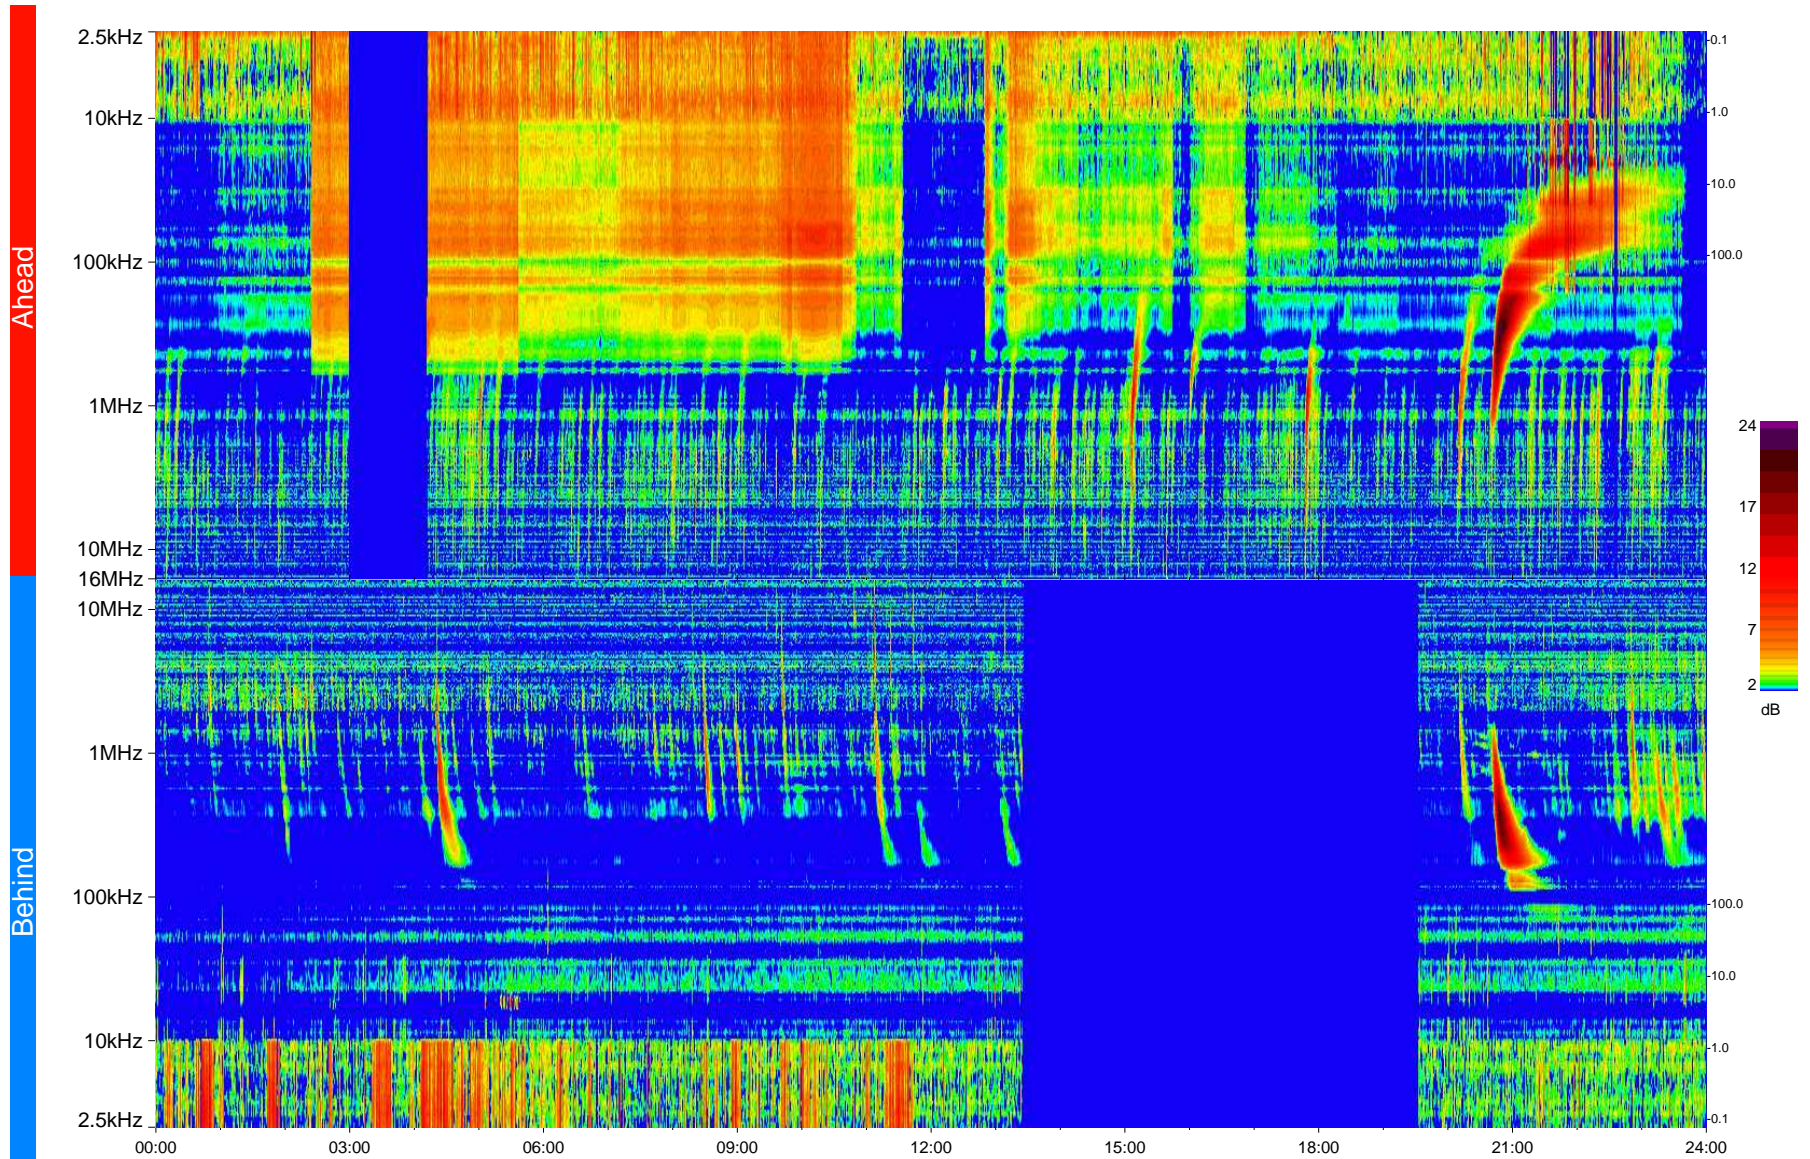

STEREO/WAVES Daily Summary - 09-Jan-2013 (DOY 009)

Ahead source file = swaves_ahead_2013_009_1_04.fin
Ahead PSE Angle = xxx.x

Behind PSE Angle = xxx.x
Behind source file = swaves_behind_2013_009_1_05.fin

Time (UTC)