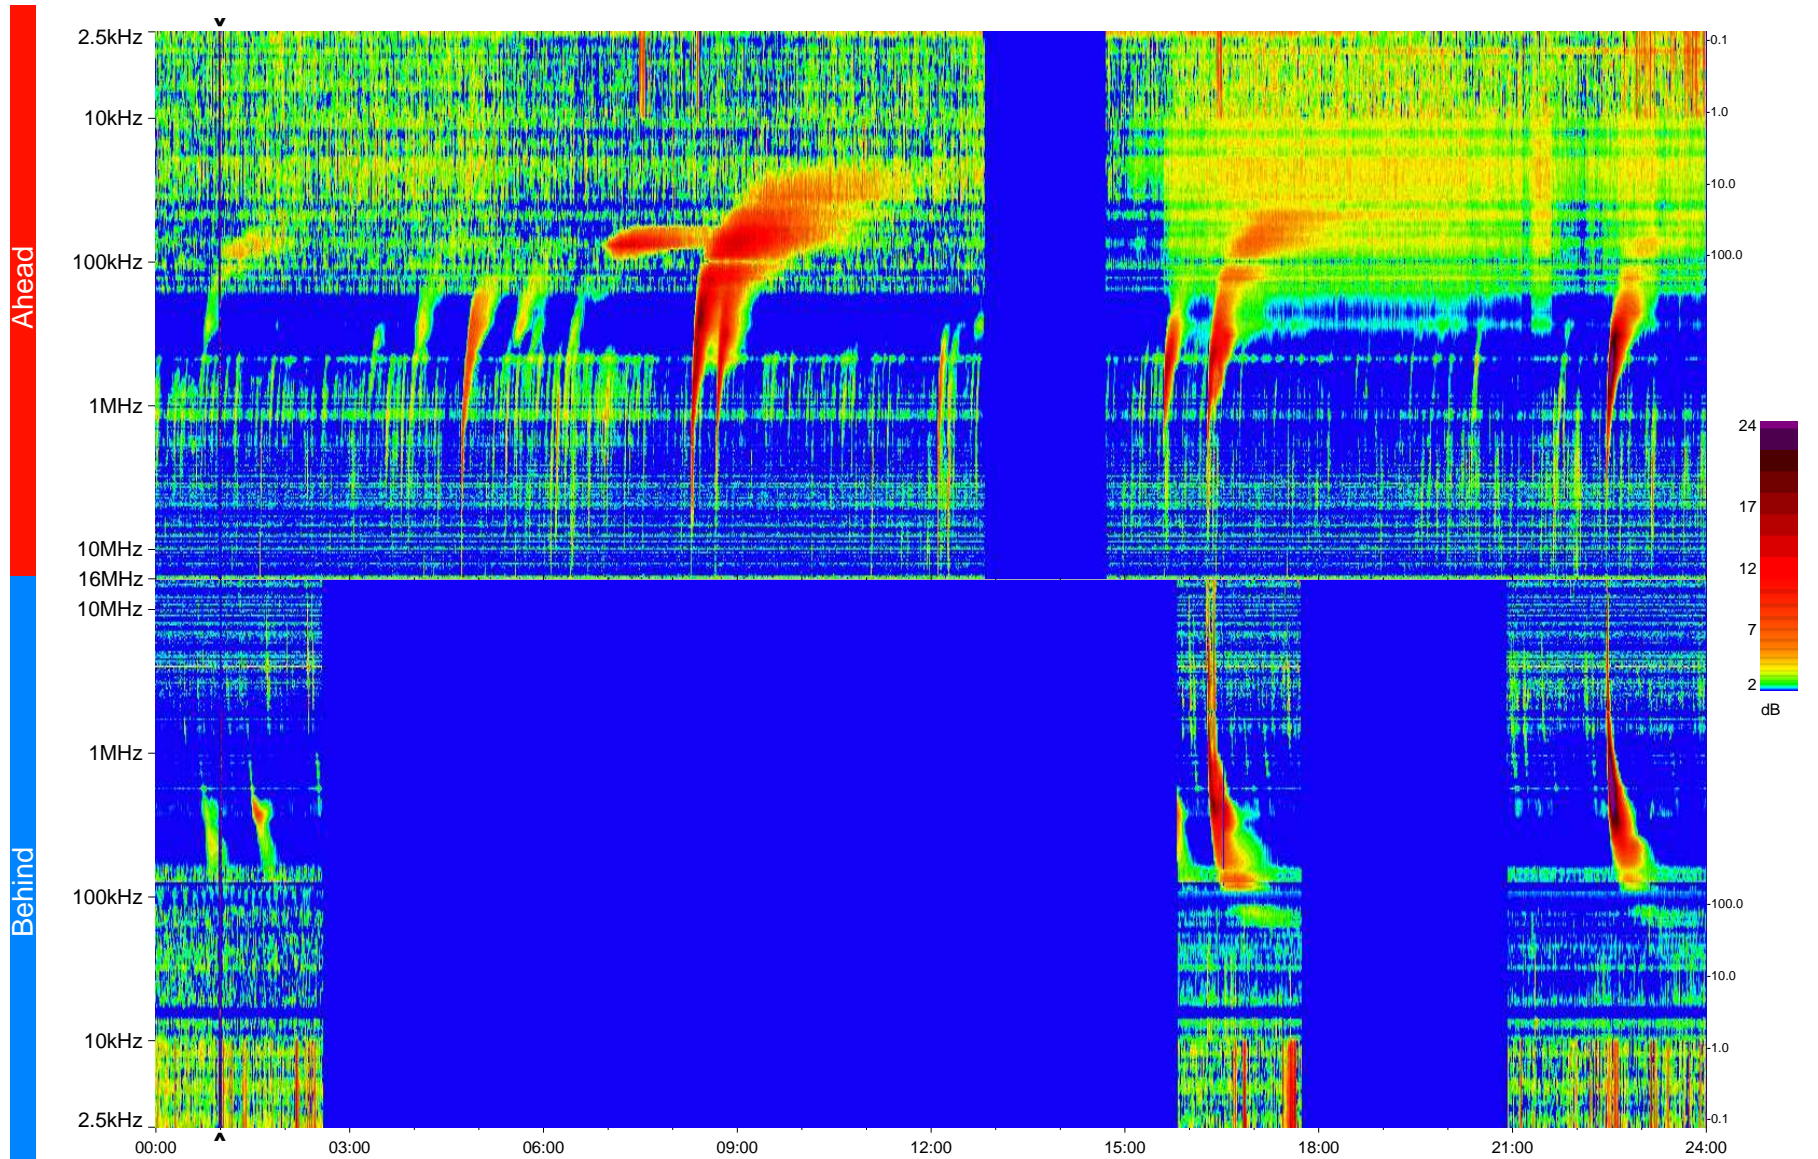

STEREO/WAVES Daily Summary - 08-Jan-2013 (DOY 008)

Ahead source file = swaves_ahead_2013_008_1_04.fin
Ahead PSE Angle = xxx.x

Behind PSE Angle = xxx.x
Behind source file = swaves_behind_2013_008_1_05.fin

Time (UTC)