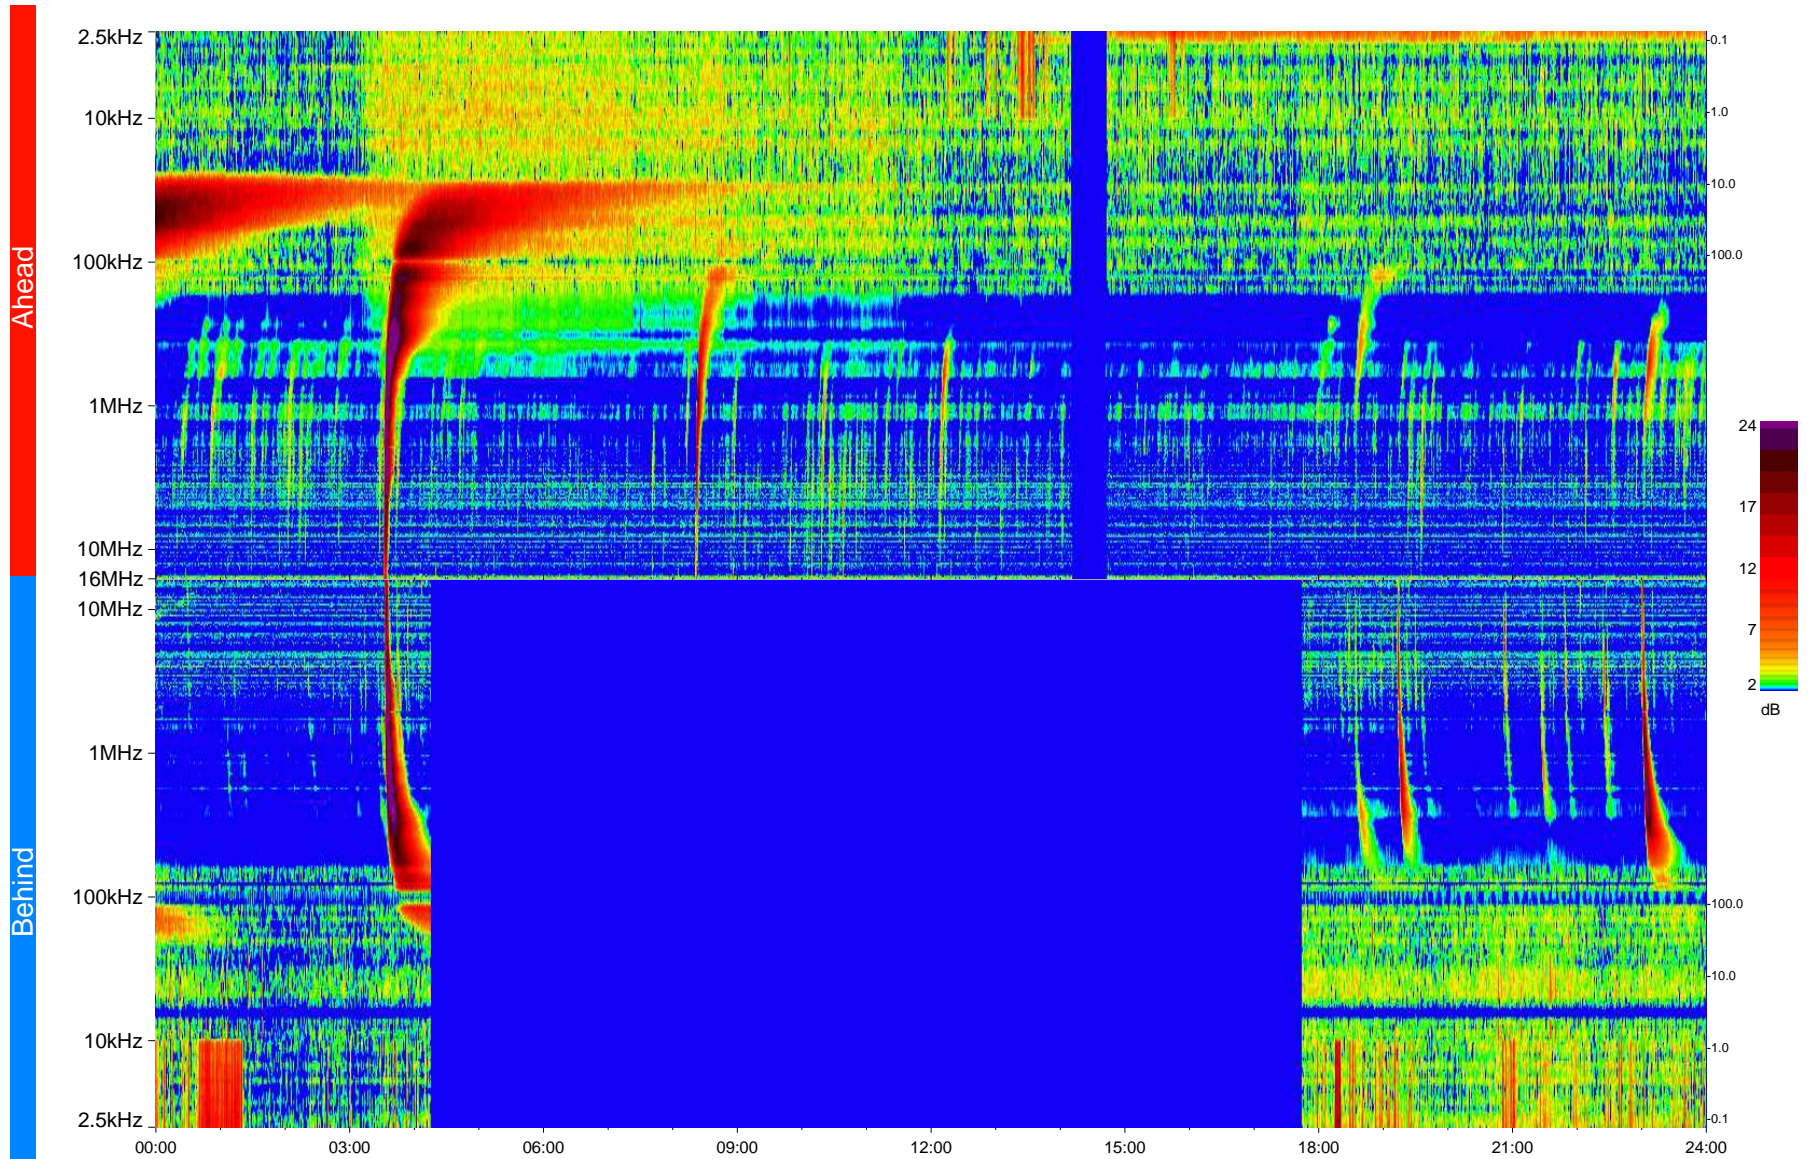

STEREO/WAVES Daily Summary - 07-Jan-2013 (DOY 007)

Ahead source file = swaves_ahead_2013_007_1_04.fin
Ahead PSE Angle = xxx.x

Behind PSE Angle = xxx.x
Behind source file = swaves_behind_2013_007_1_04.fin

Time (UTC)