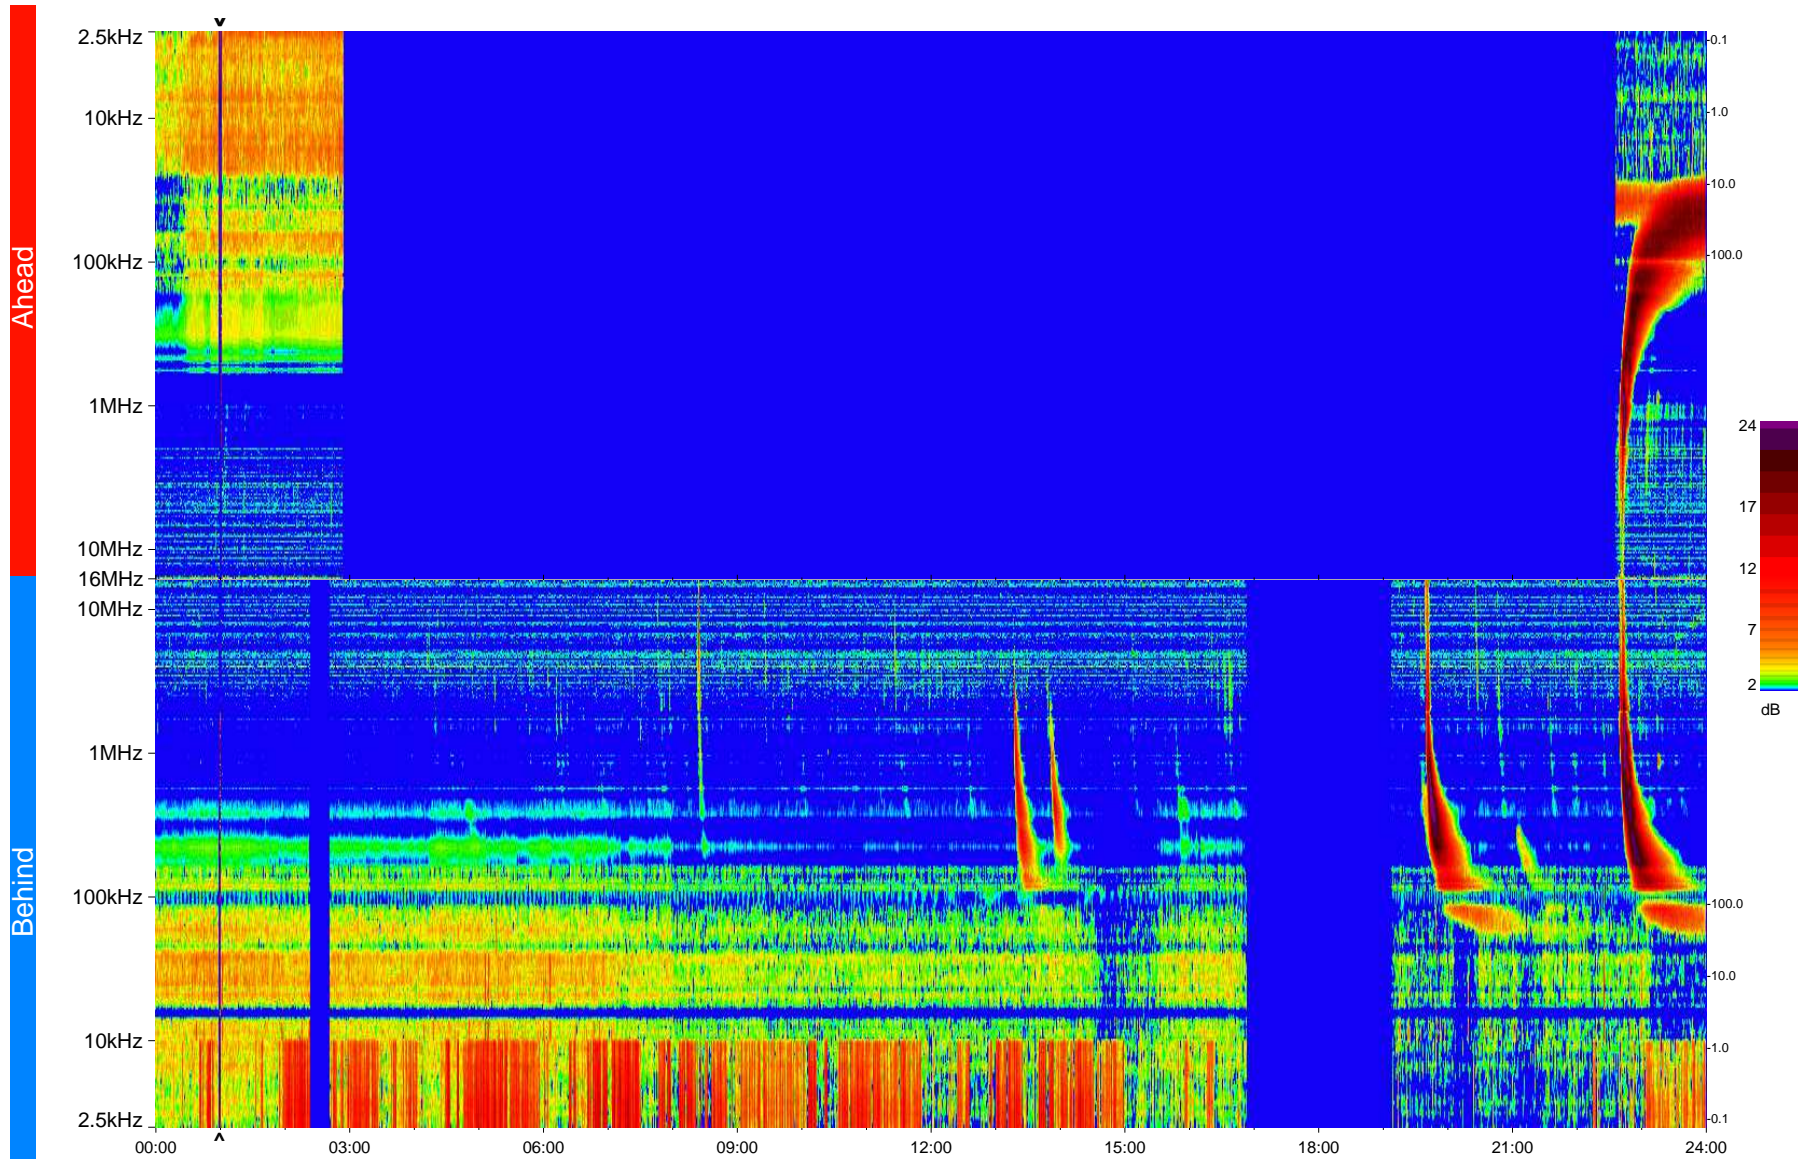

STEREO/WAVES Daily Summary - 06-Jan-2013 (DOY 006)

Ahead source file = swaves_ahead_2013_006_1_04.fin
Ahead PSE Angle = xxx.x

Behind PSE Angle = xxx.x
Behind source file = swaves_behind_2013_006_1_04.fin

Time (UTC)