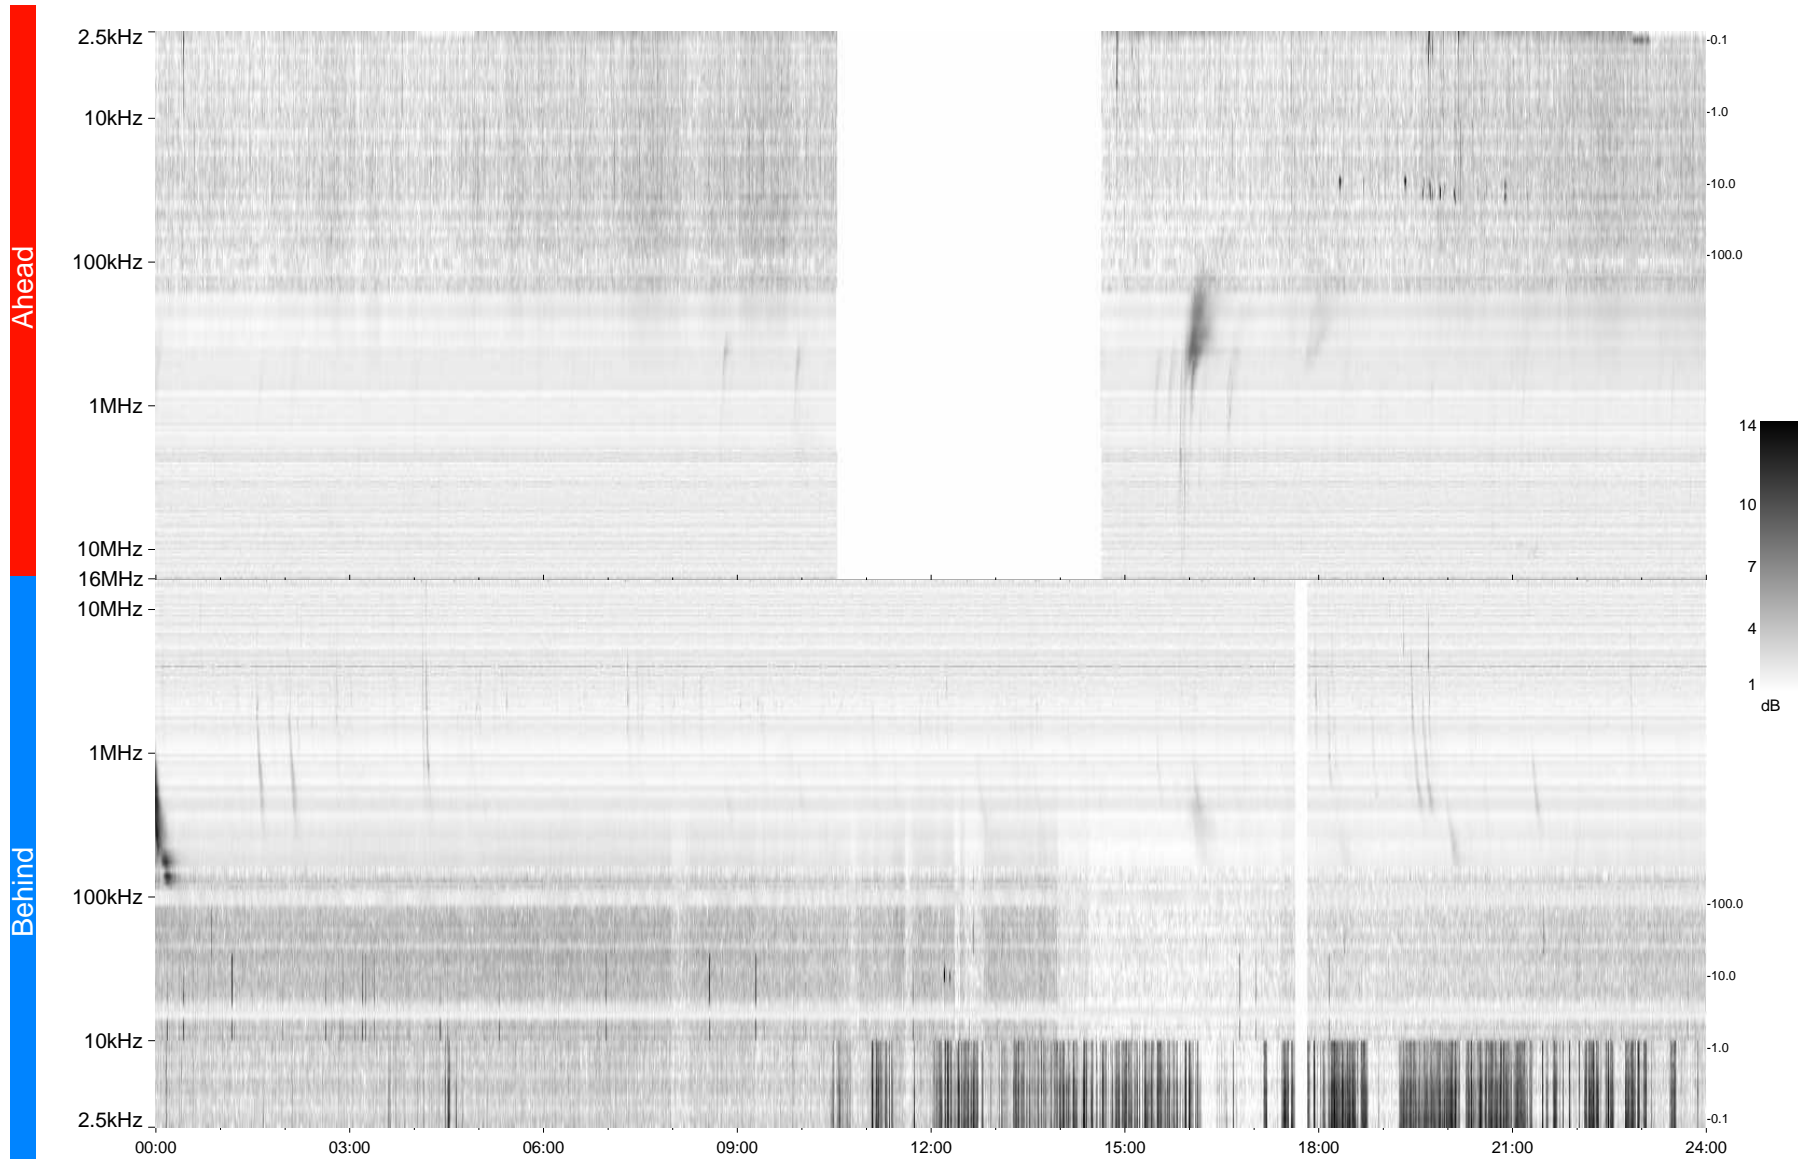

STEREO/WAVES Daily Summary - 05-Jan-2013 (DOY 005)

Ahead source file = swaves_ahead_2013_005_1_04.fin
Ahead PSE Angle = xxx.x

Behind PSE Angle = xxx.x
Behind source file = swaves_behind_2013_005_1_04.fin

Time (UTC)