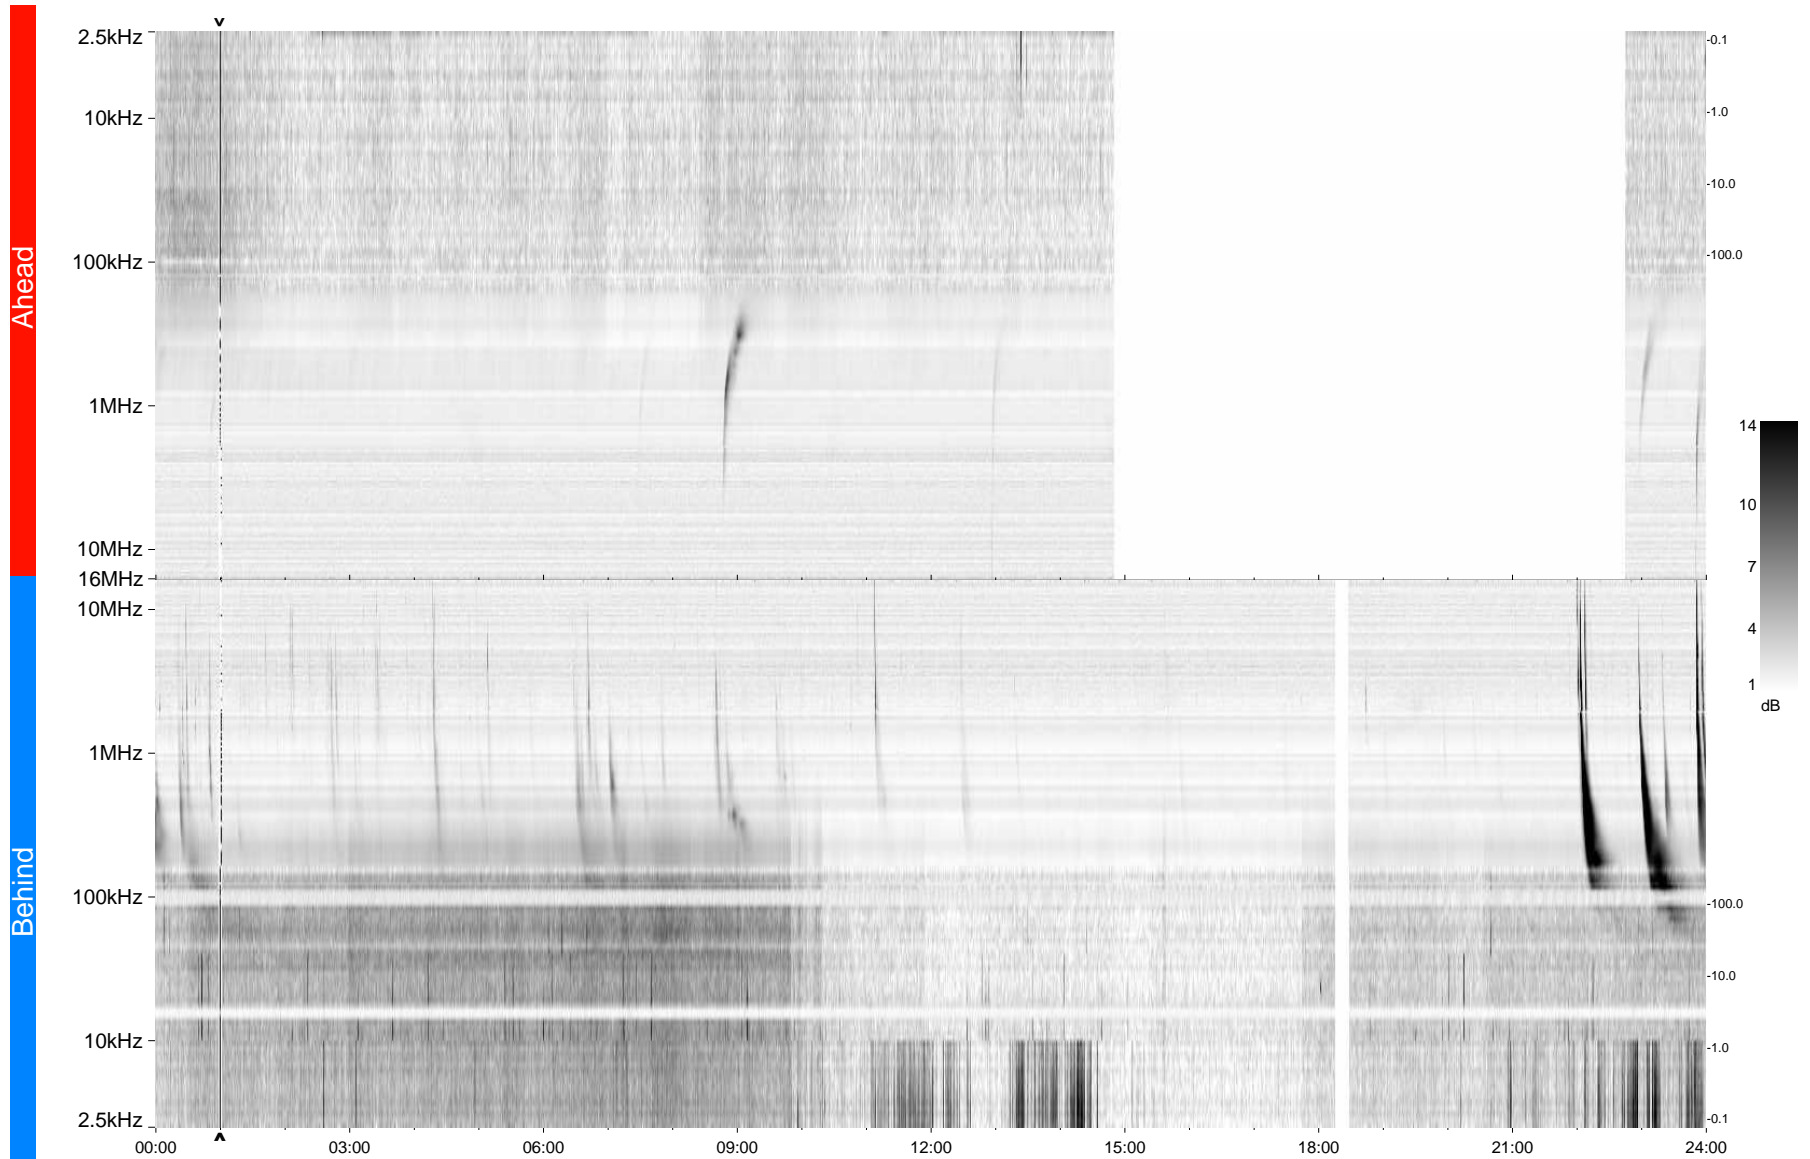

STEREO/WAVES Daily Summary - 04-Jan-2013 (DOY 004)

Ahead source file = swaves_ahead_2013_004_1_04.fin
Ahead PSE Angle = xxx.x

Behind PSE Angle = xxx.x
Behind source file = swaves_behind_2013_004_1_04.fin

Time (UTC)