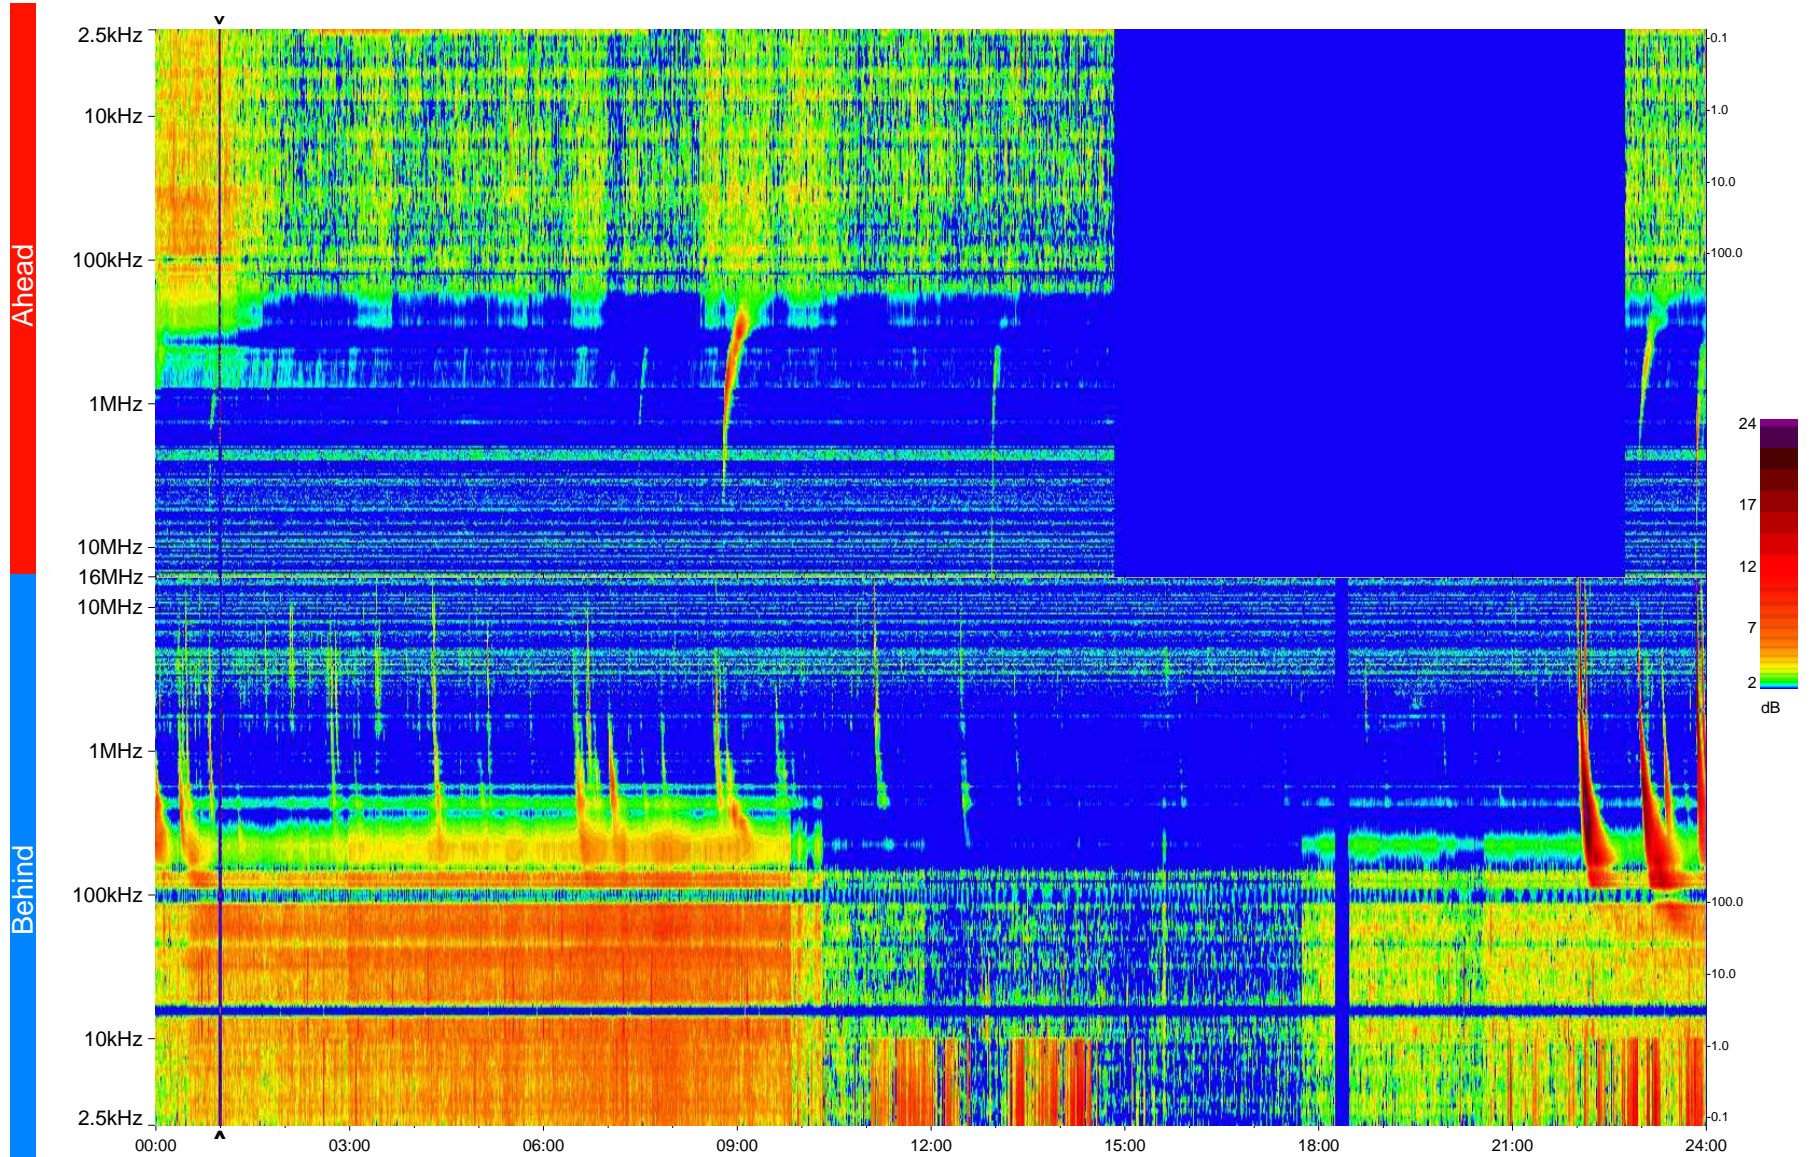

STEREO/WAVES Daily Summary - 04-Jan-2013 (DOY 004)

Ahead source file = swaves_ahead_2013_004_1_04.fin
Ahead PSE Angle = xxx.x

Behind PSE Angle = xxx.x
Behind source file = swaves_behind_2013_004_1_04.fin

Time (UTC)