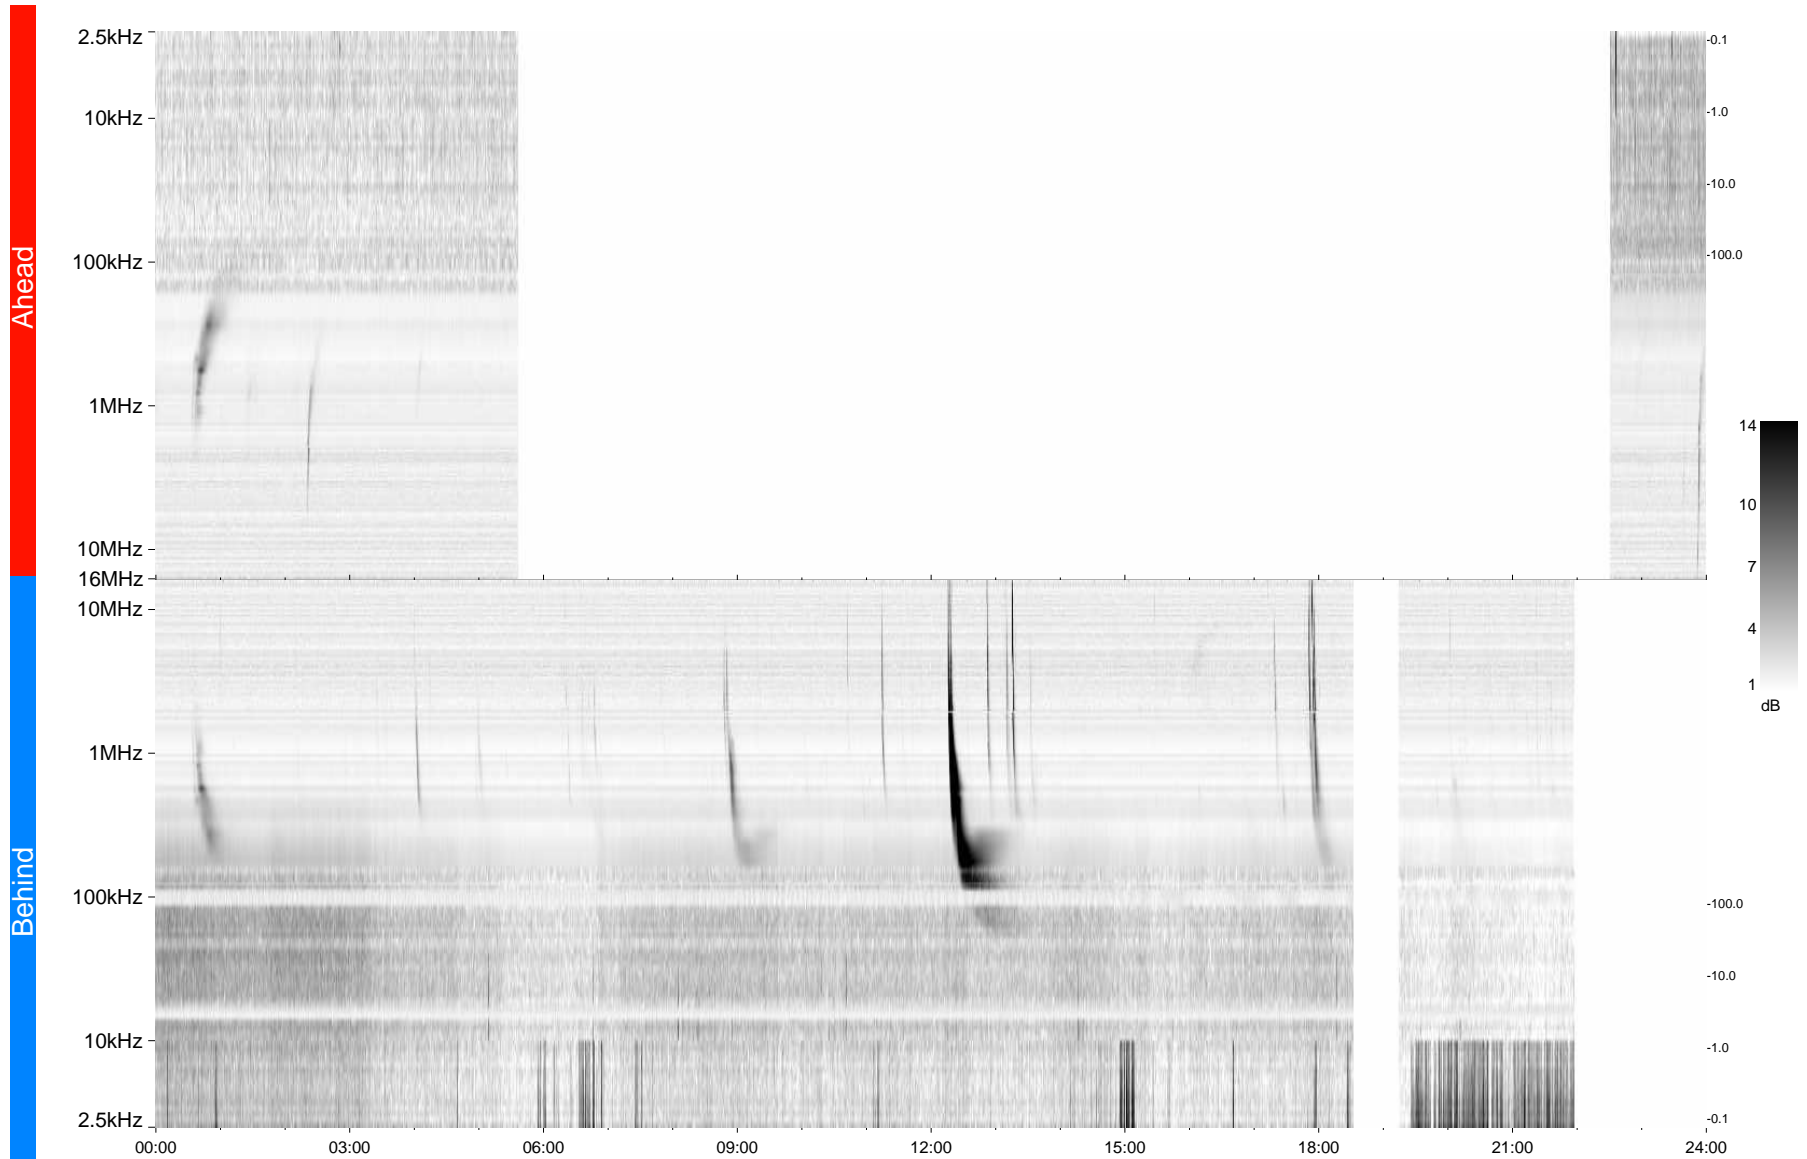

STEREO/WAVES Daily Summary - 01-Jan-2013 (DOY 001)

Ahead source file = swaves_ahead_2013_001_1_04.fin
Ahead PSE Angle = xxx.x

Behind PSE Angle = xxx.x
Behind source file = swaves_behind_2013_001_1_04.fin

Time (UTC)