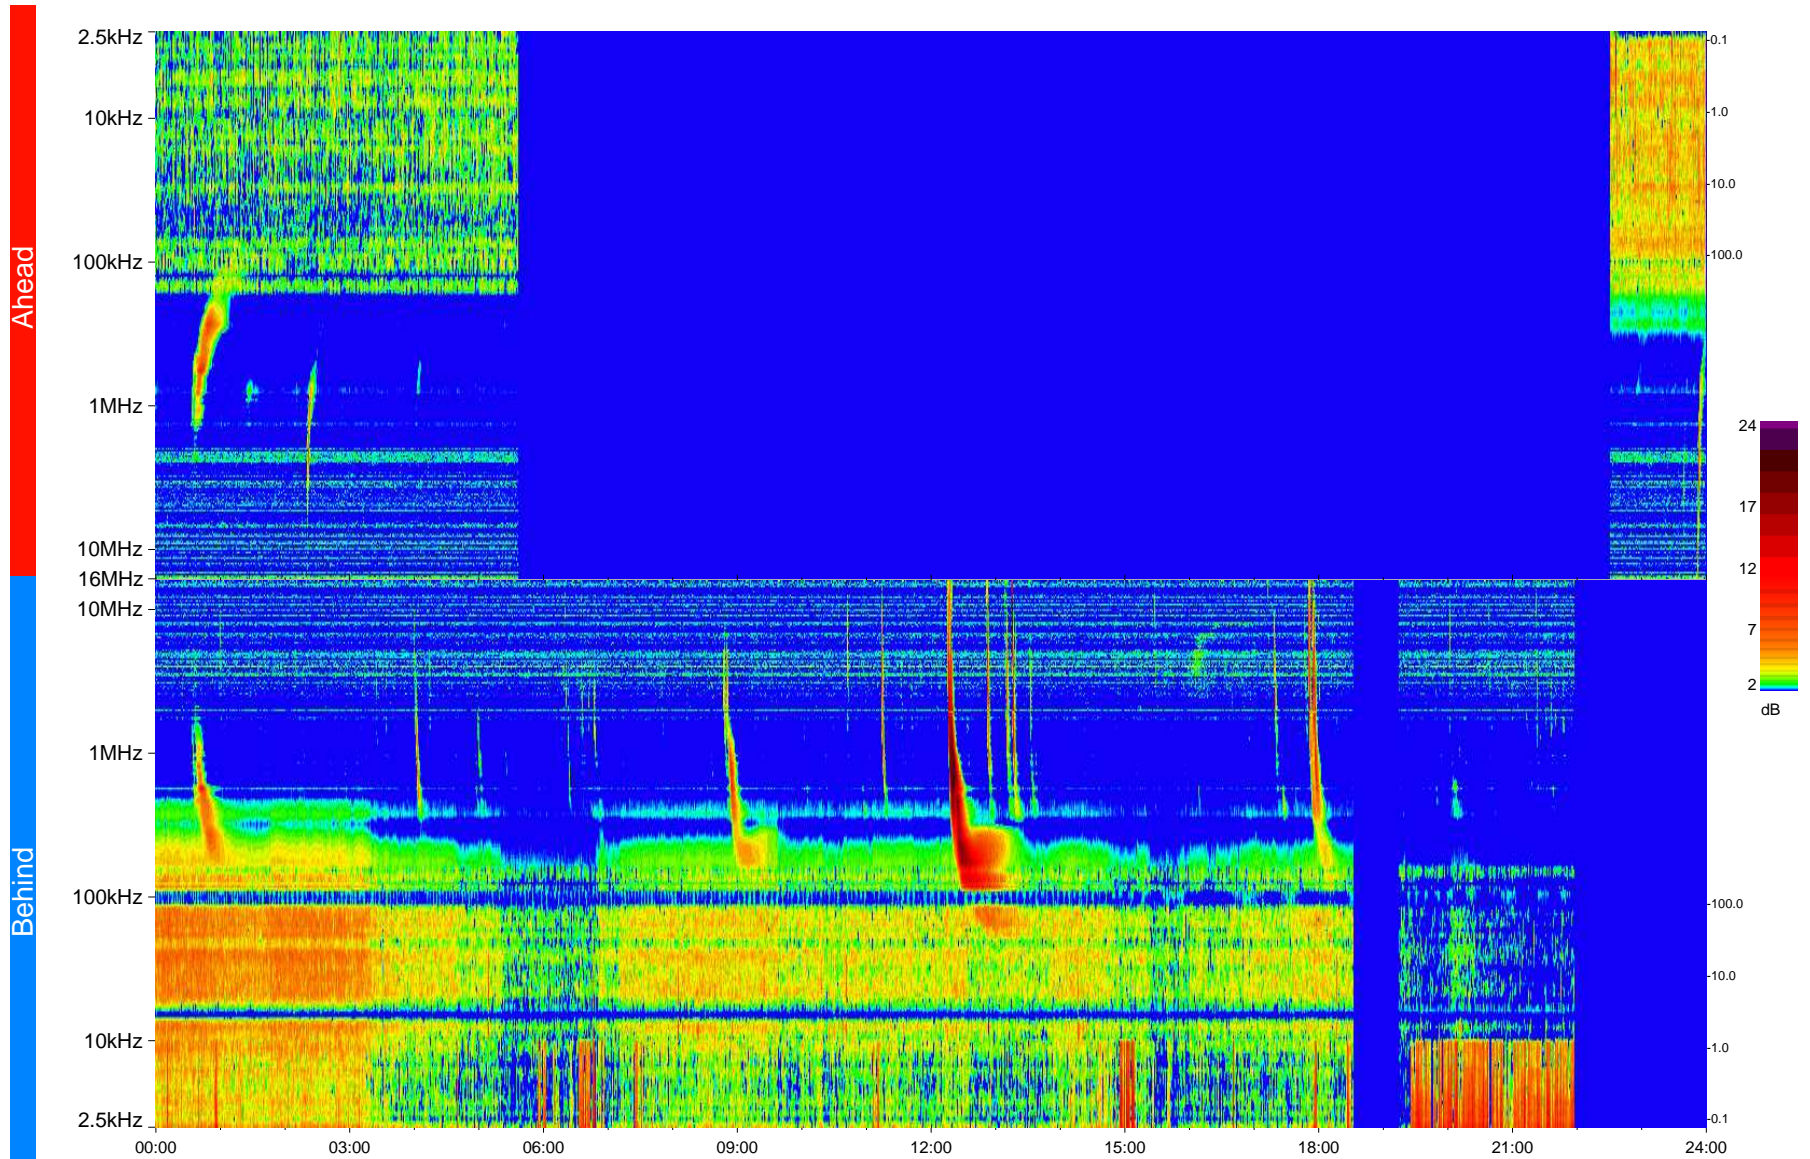

STEREO/WAVES Daily Summary - 01-Jan-2013 (DOY 001)

Ahead source file = swaves_ahead_2013_001_1_04.fin
Ahead PSE Angle = xxx.x

Behind PSE Angle = xxx.x
Behind source file = swaves_behind_2013_001_1_04.fin

Time (UTC)