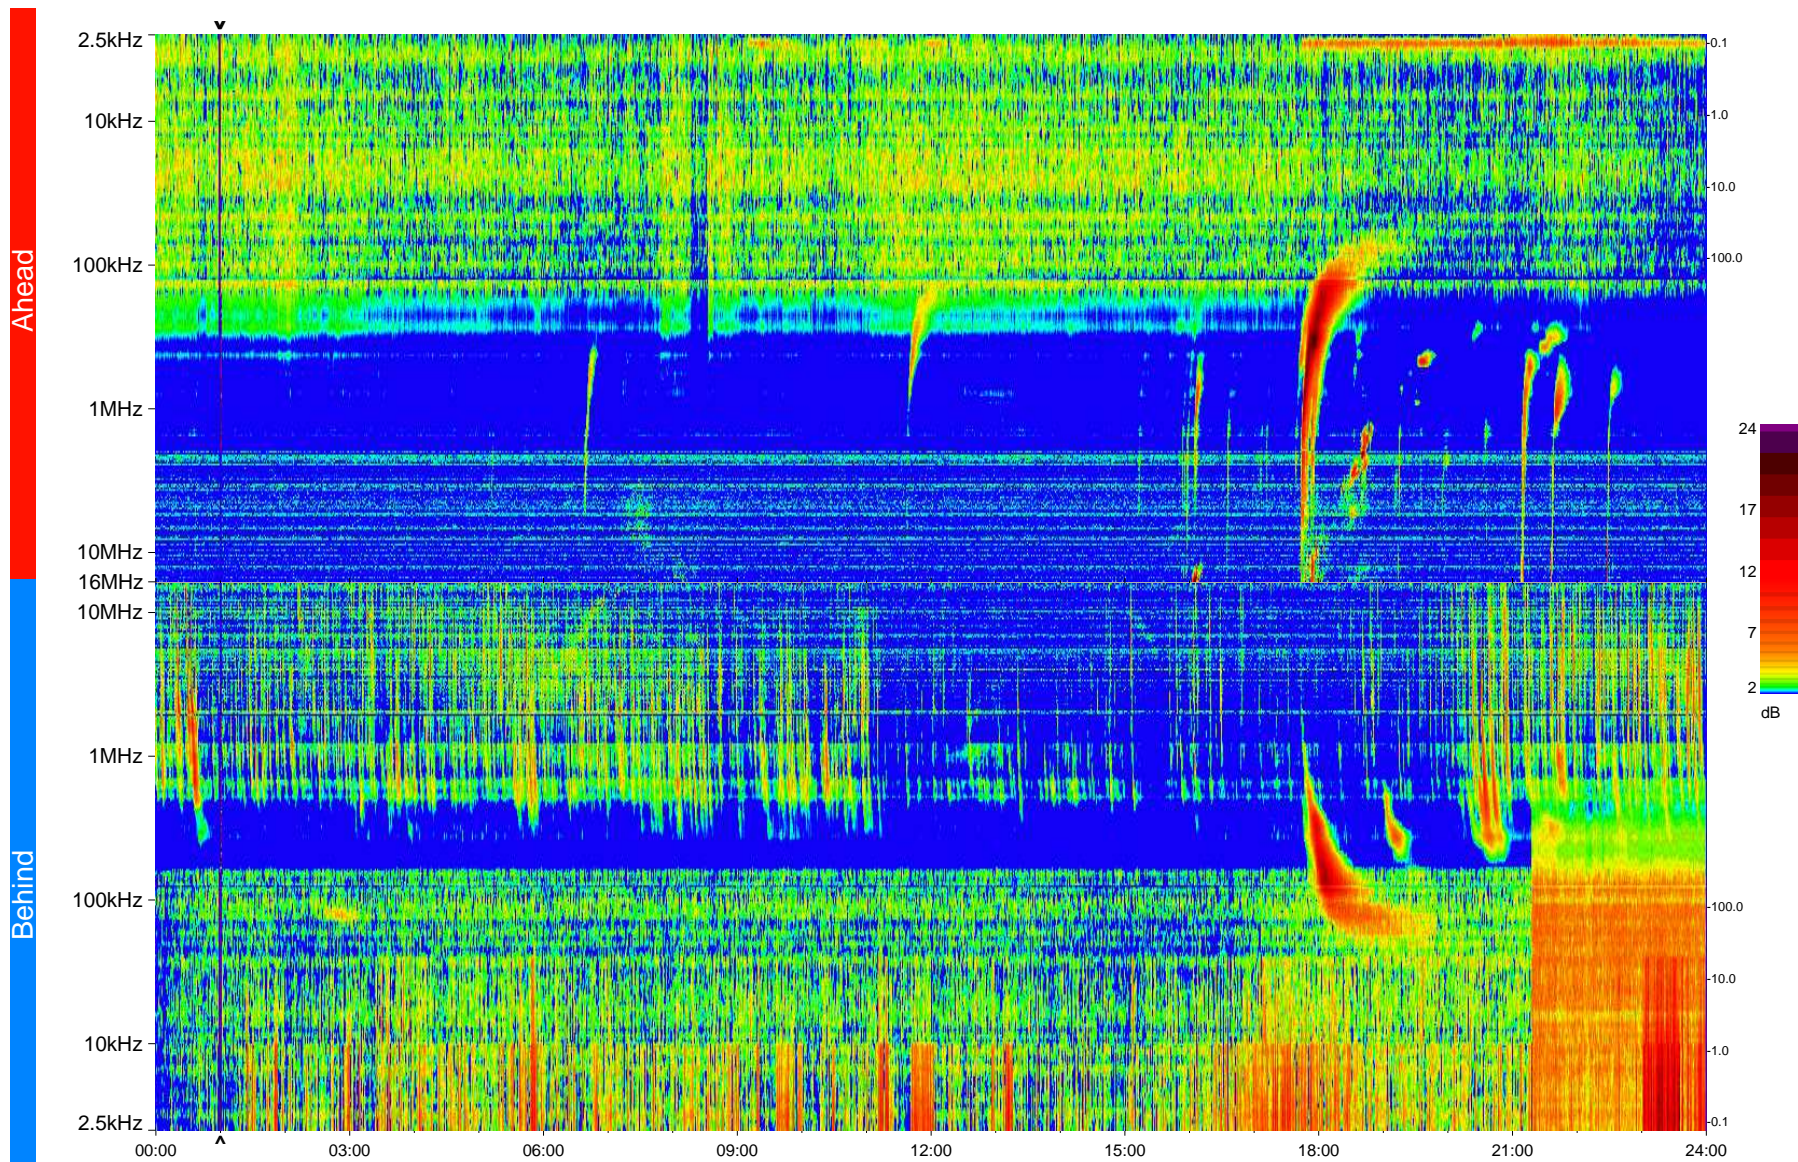

STEREO/WAVES Daily Summary - 10-Mar-2012 (DOY 070)

Ahead source file = swaves_ahead_2012_070_1_05.fin
Ahead PSE Angle = xxx.x

Behind PSE Angle = xxx.x
Behind source file = swaves_behind_2012_070_1_05.fin

Time (UTC)