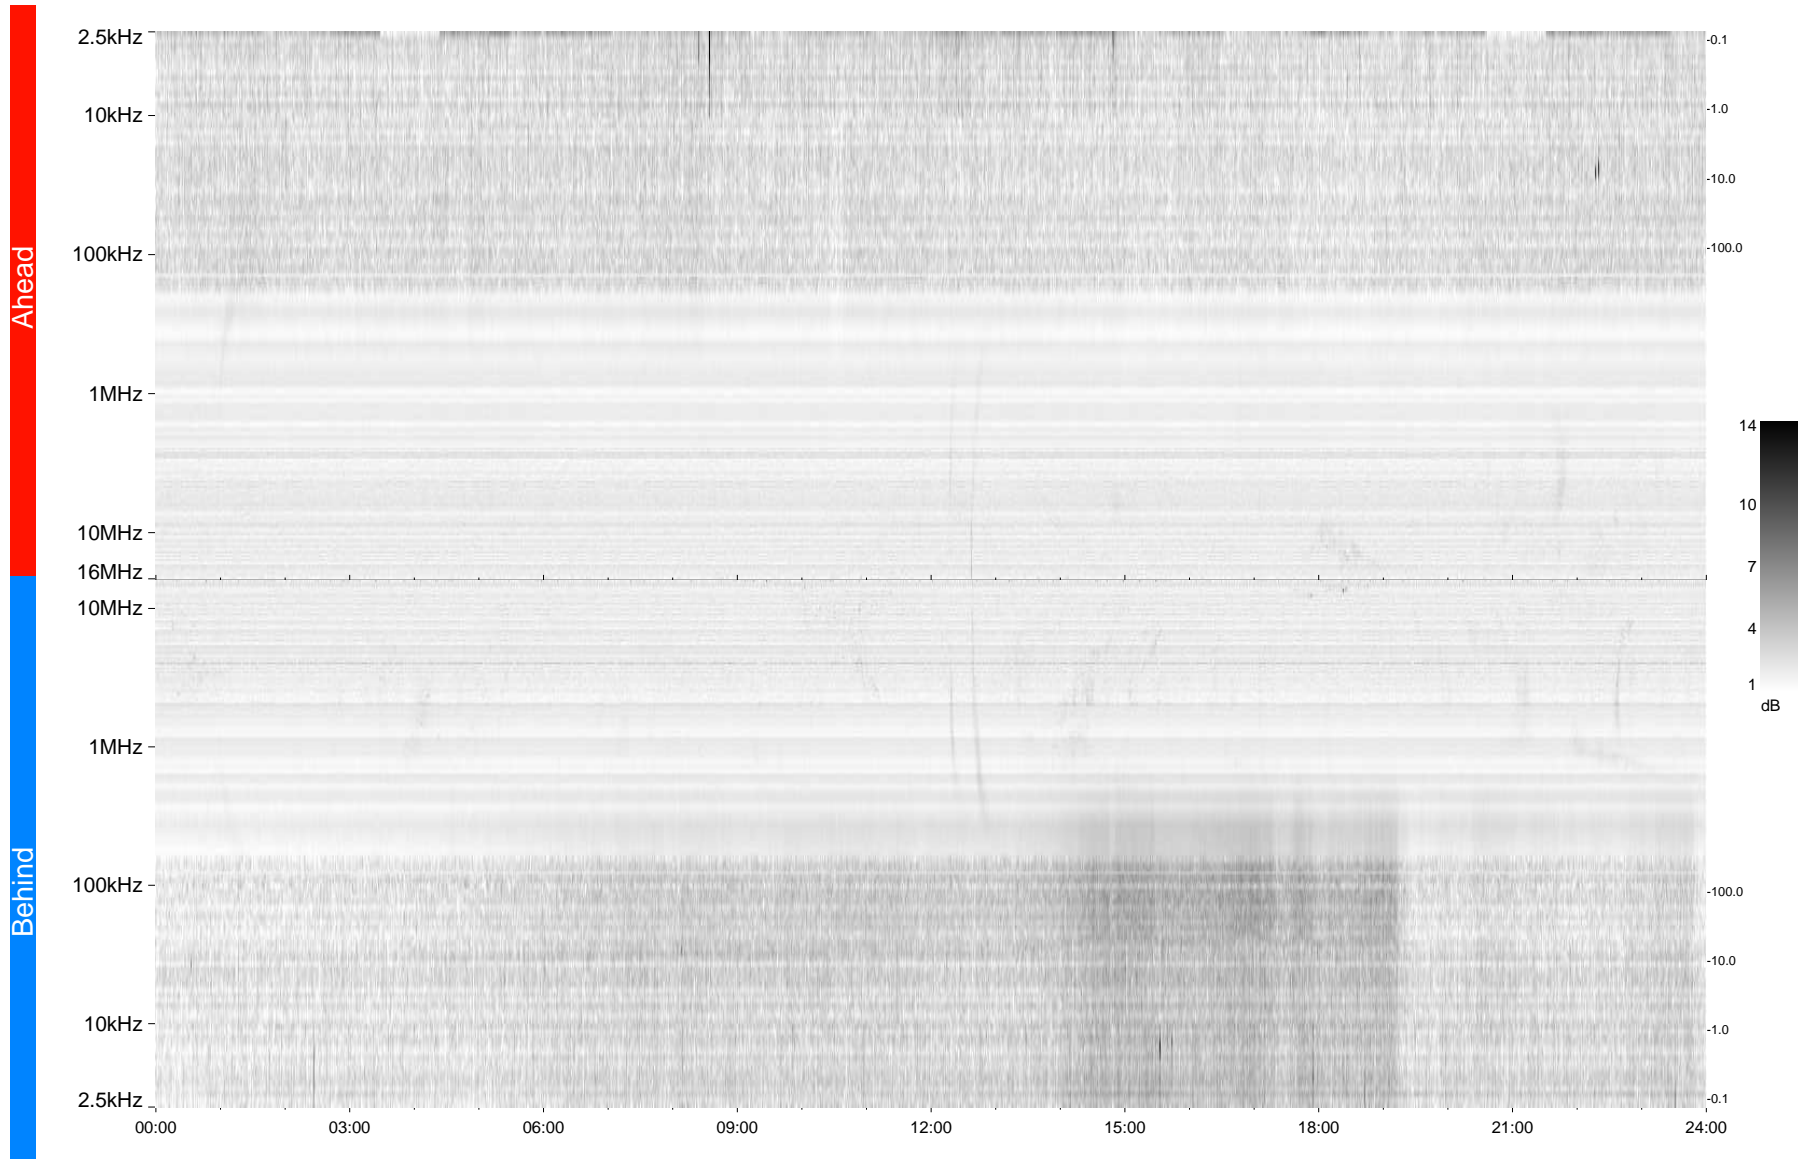

# STEREO/WAVES Daily Summary - 29-Dec-2009 (DOY 363)

Ahead source file = swaves\_ahead\_2009\_363\_1\_04.fin  
Ahead PSE Angle = xxx.x

Behind PSE Angle = xxx.x  
Behind source file = swaves\_behind\_2009\_363\_1\_04.fin

Time (UTC)