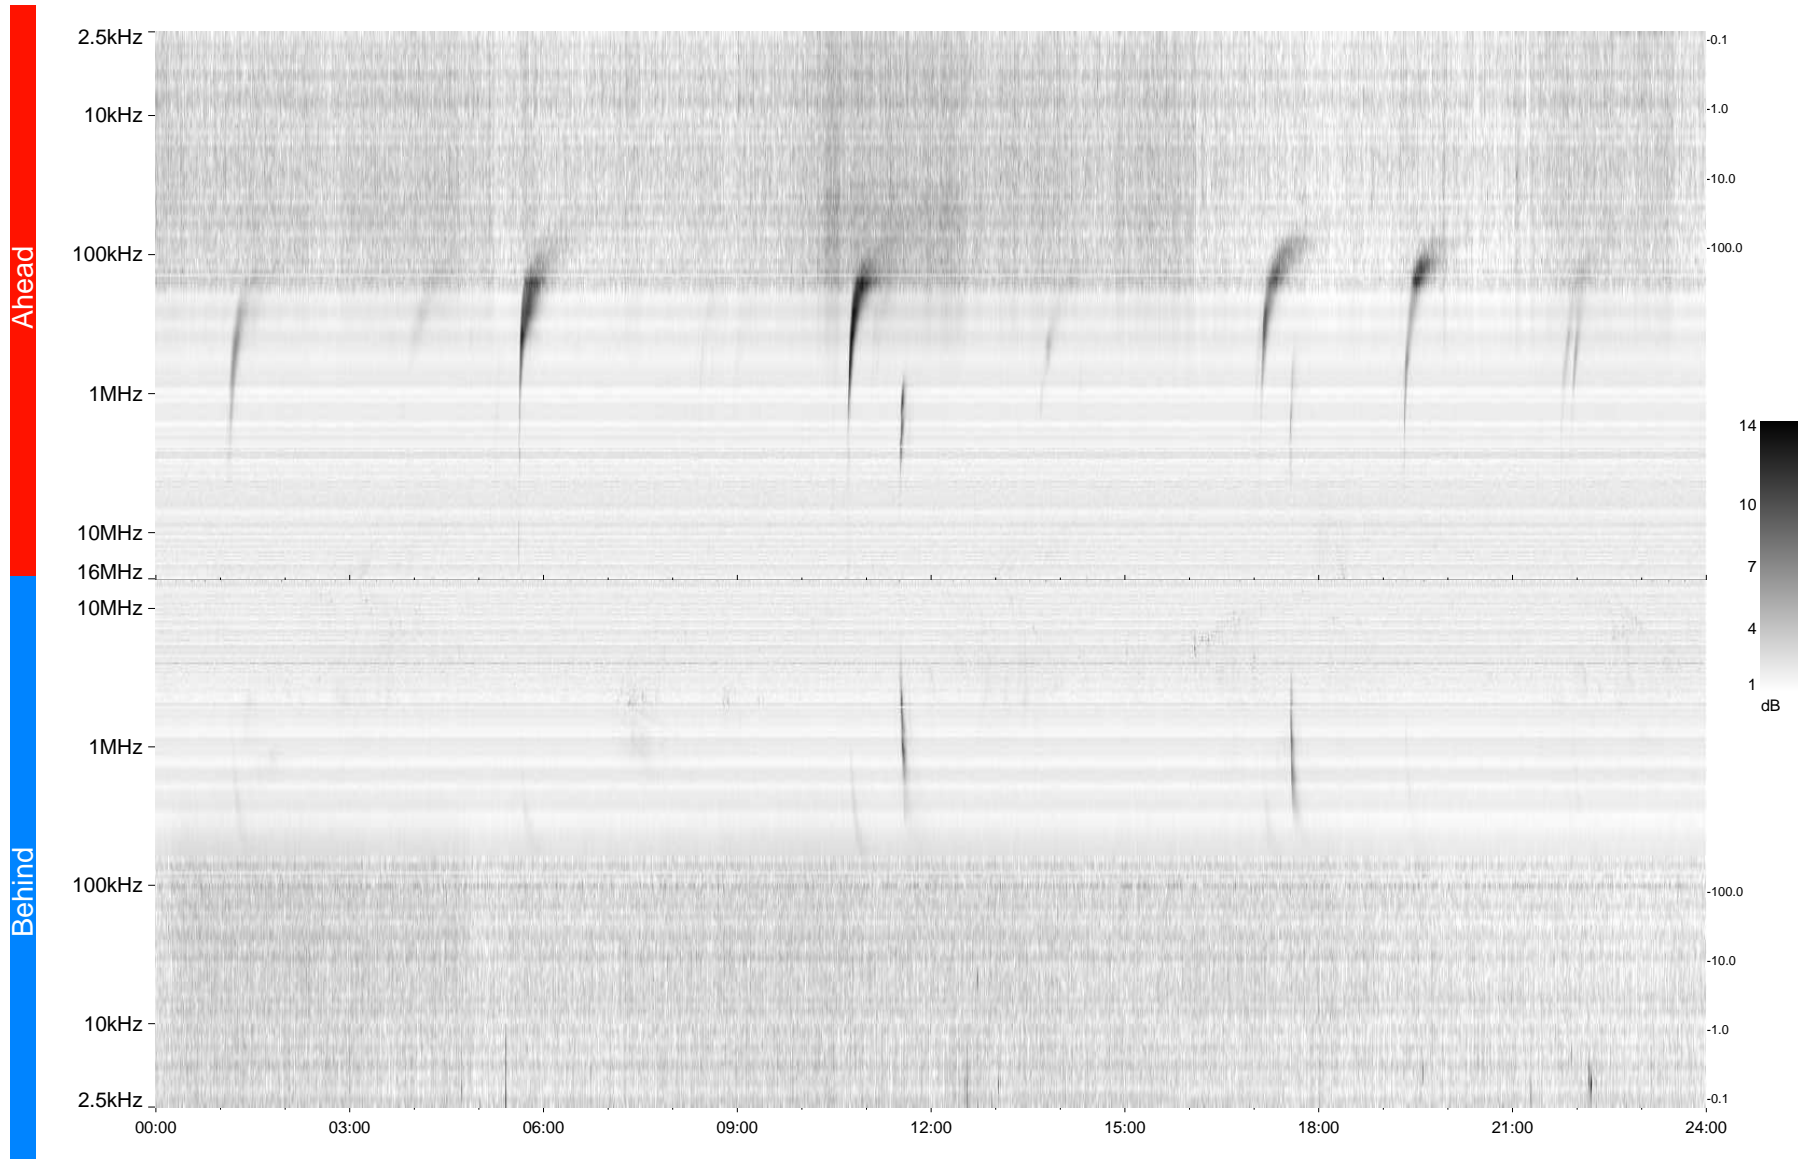

STEREO/WAVES Daily Summary - 27-Dec-2009 (DOY 361)

Ahead source file = swaves_ahead_2009_361_1_04.fin
Ahead PSE Angle = xxx.x

Behind PSE Angle = xxx.x
Behind source file = swaves_behind_2009_361_1_04.fin

Time (UTC)