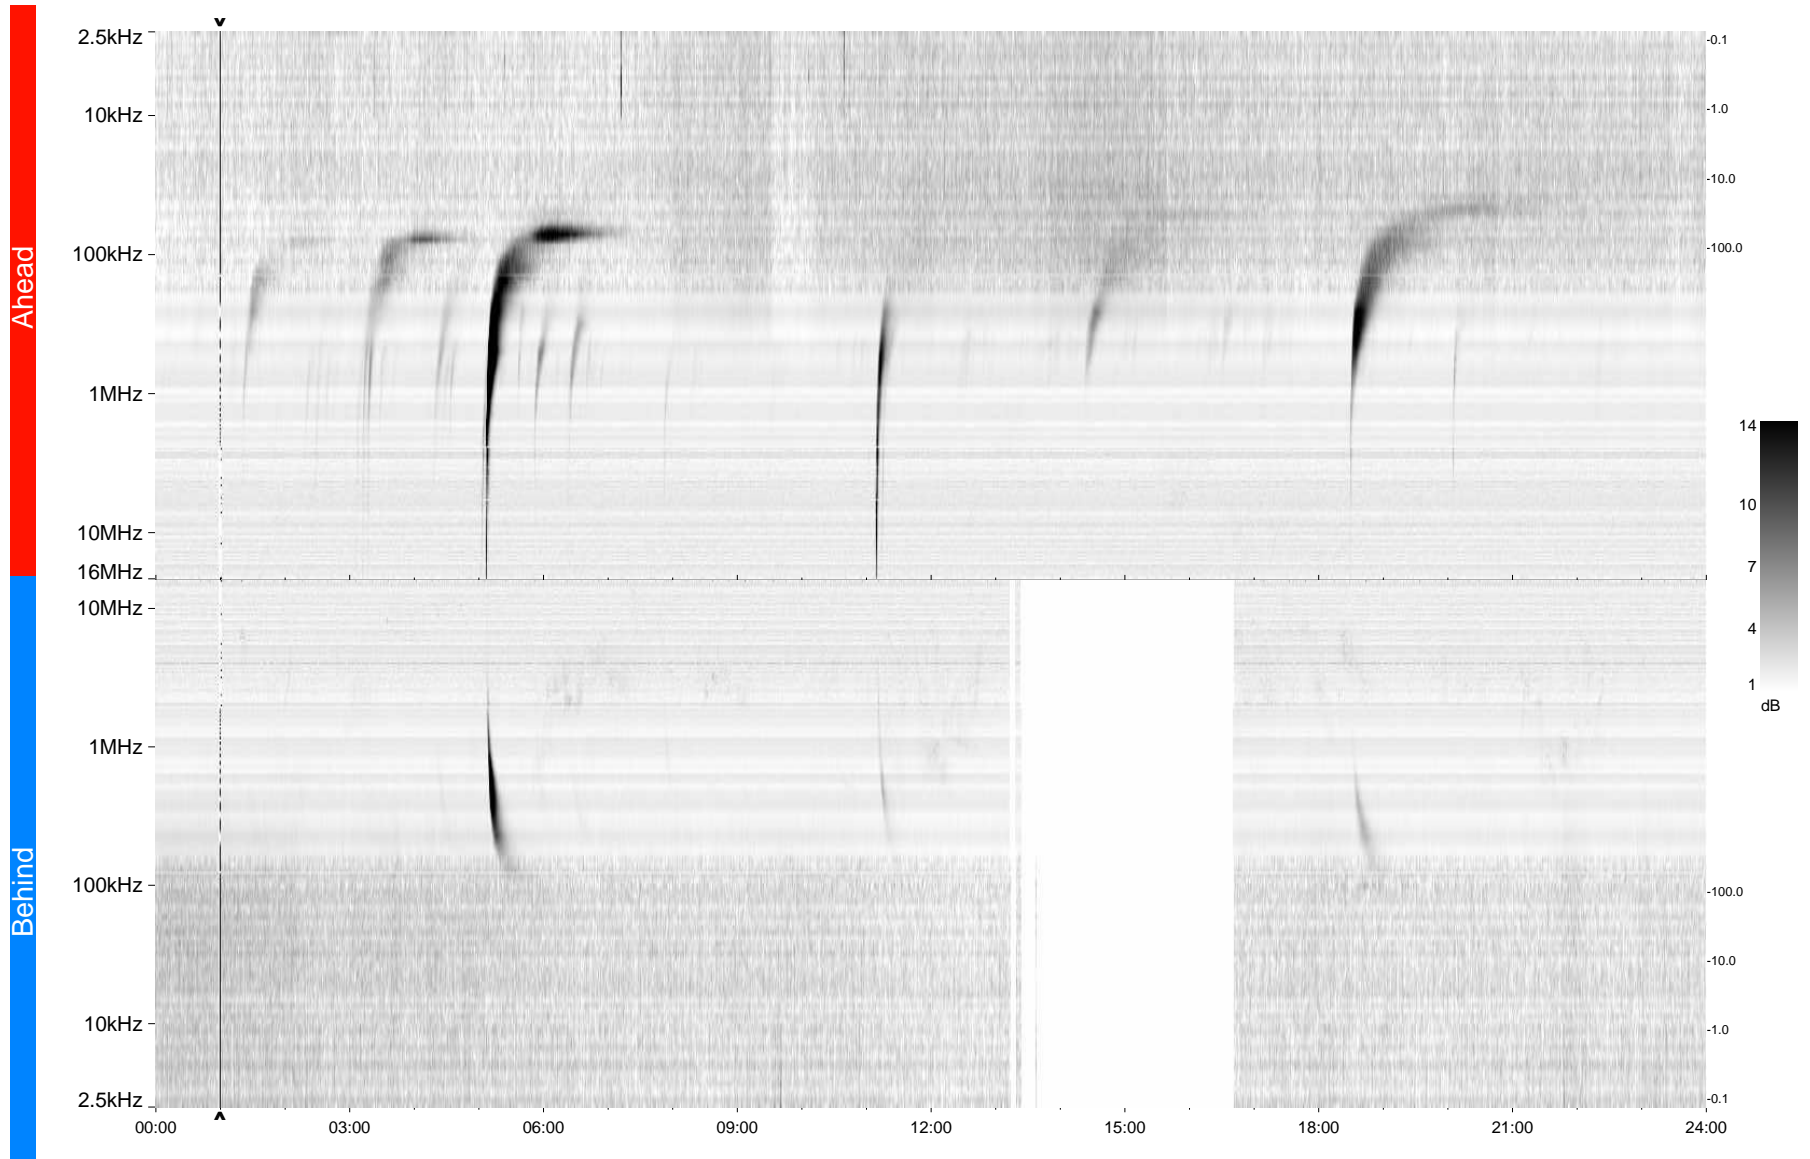

# STEREO/WAVES Daily Summary - 26-Dec-2009 (DOY 360)

Ahead source file = swaves\_ahead\_2009\_360\_1\_04.fin  
Ahead PSE Angle = xxx.x

Behind PSE Angle = xxx.x  
Behind source file = swaves\_behind\_2009\_360\_1\_04.fin

Time (UTC)