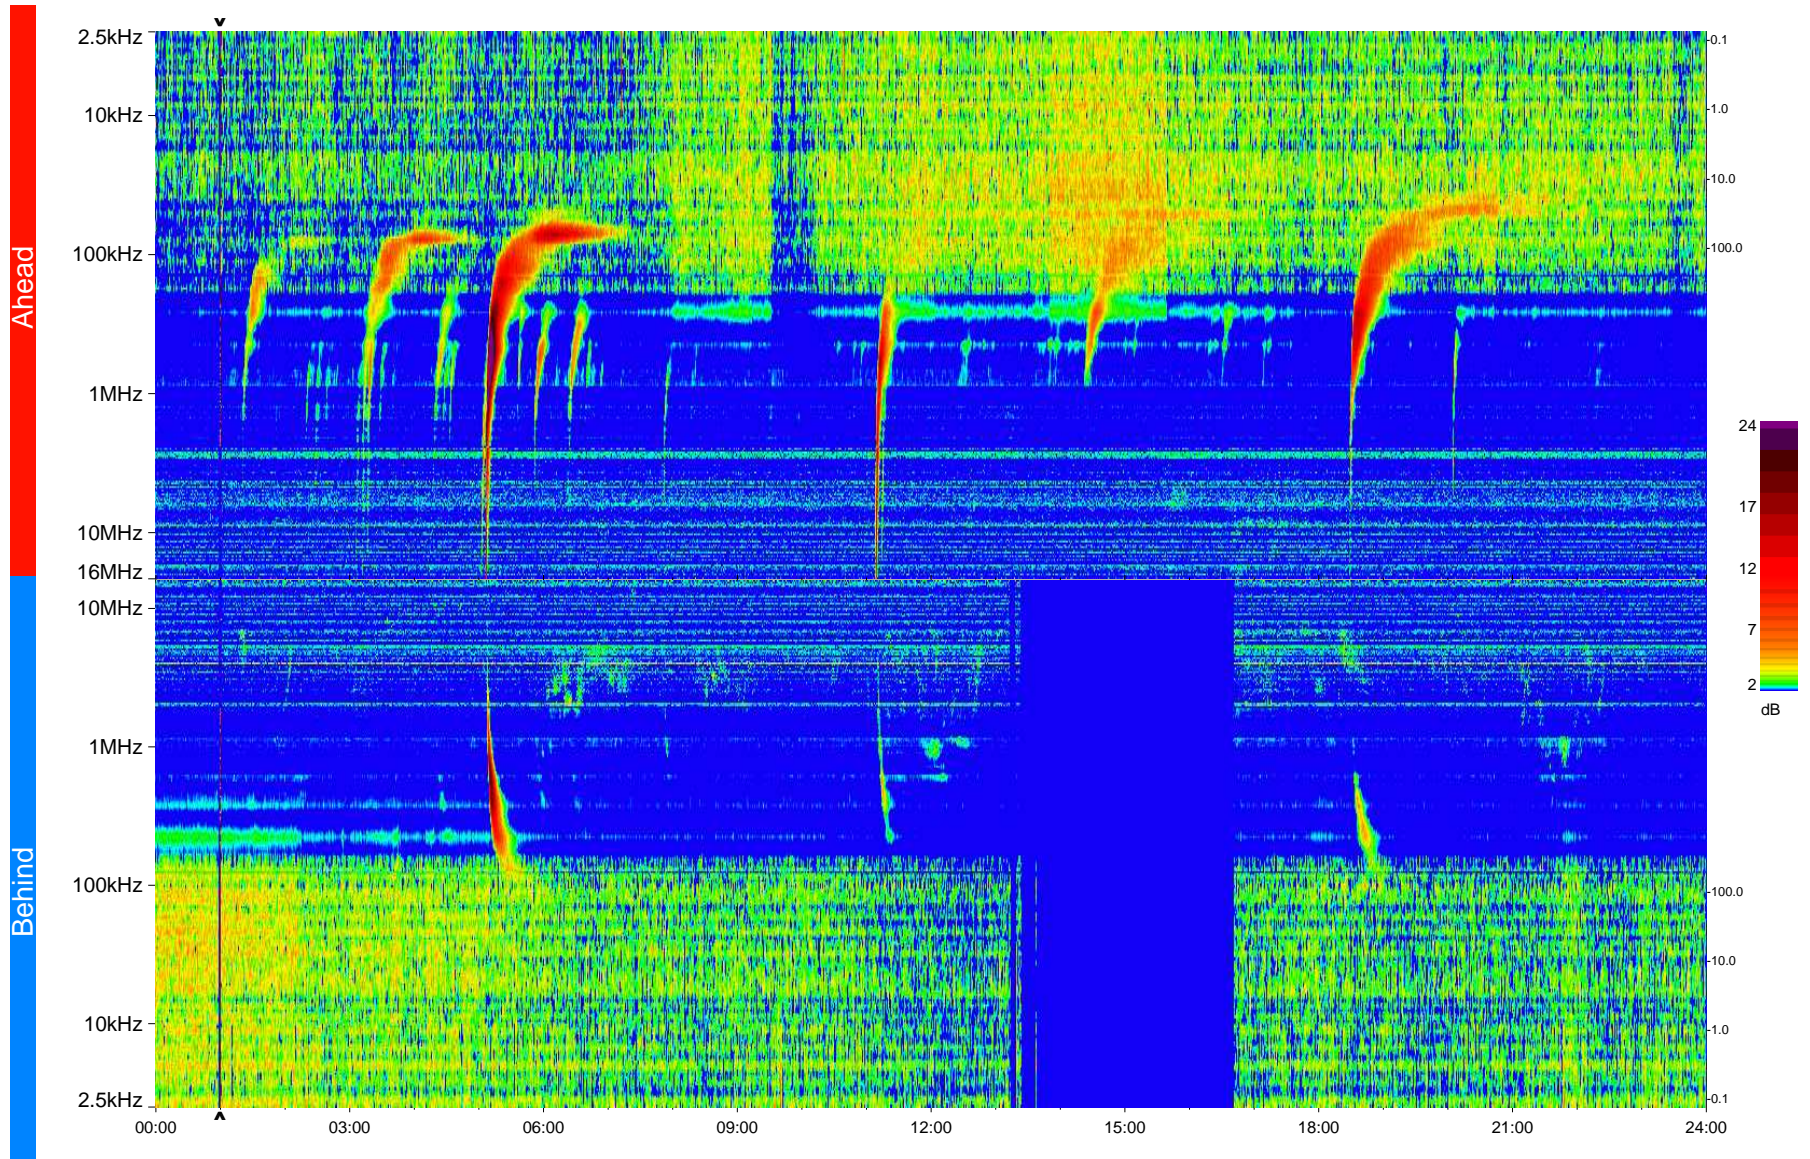

# STEREO/WAVES Daily Summary - 26-Dec-2009 (DOY 360)

Ahead source file = swaves\_ahead\_2009\_360\_1\_04.fin  
Ahead PSE Angle = xxx.x

Behind PSE Angle = xxx.x  
Behind source file = swaves\_behind\_2009\_360\_1\_04.fin

Time (UTC)