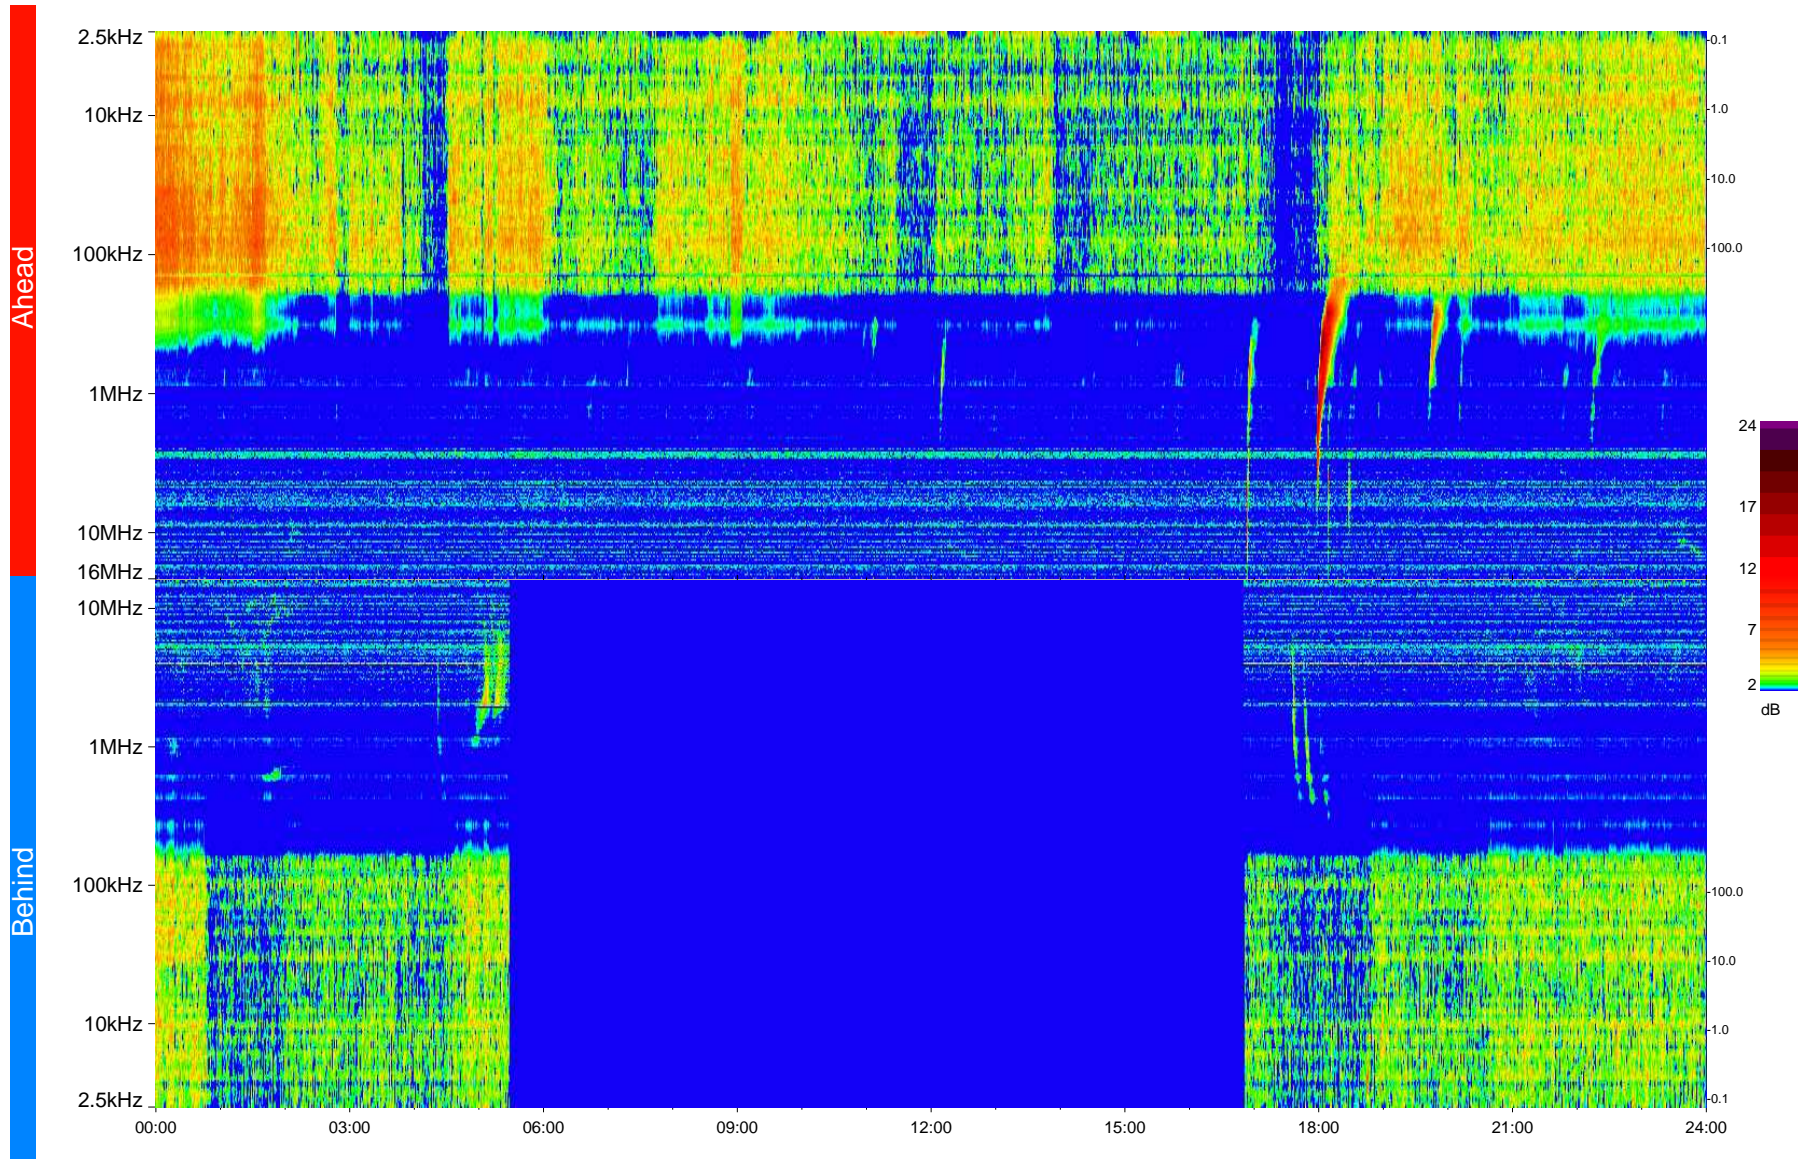

STEREO/WAVES Daily Summary - 25-Dec-2009 (DOY 359)

Ahead source file = swaves_ahead_2009_359_1_05.fin
Ahead PSE Angle = xxx.x

Behind PSE Angle = xxx.x
Behind source file = swaves_behind_2009_359_1_05.fin

Time (UTC)