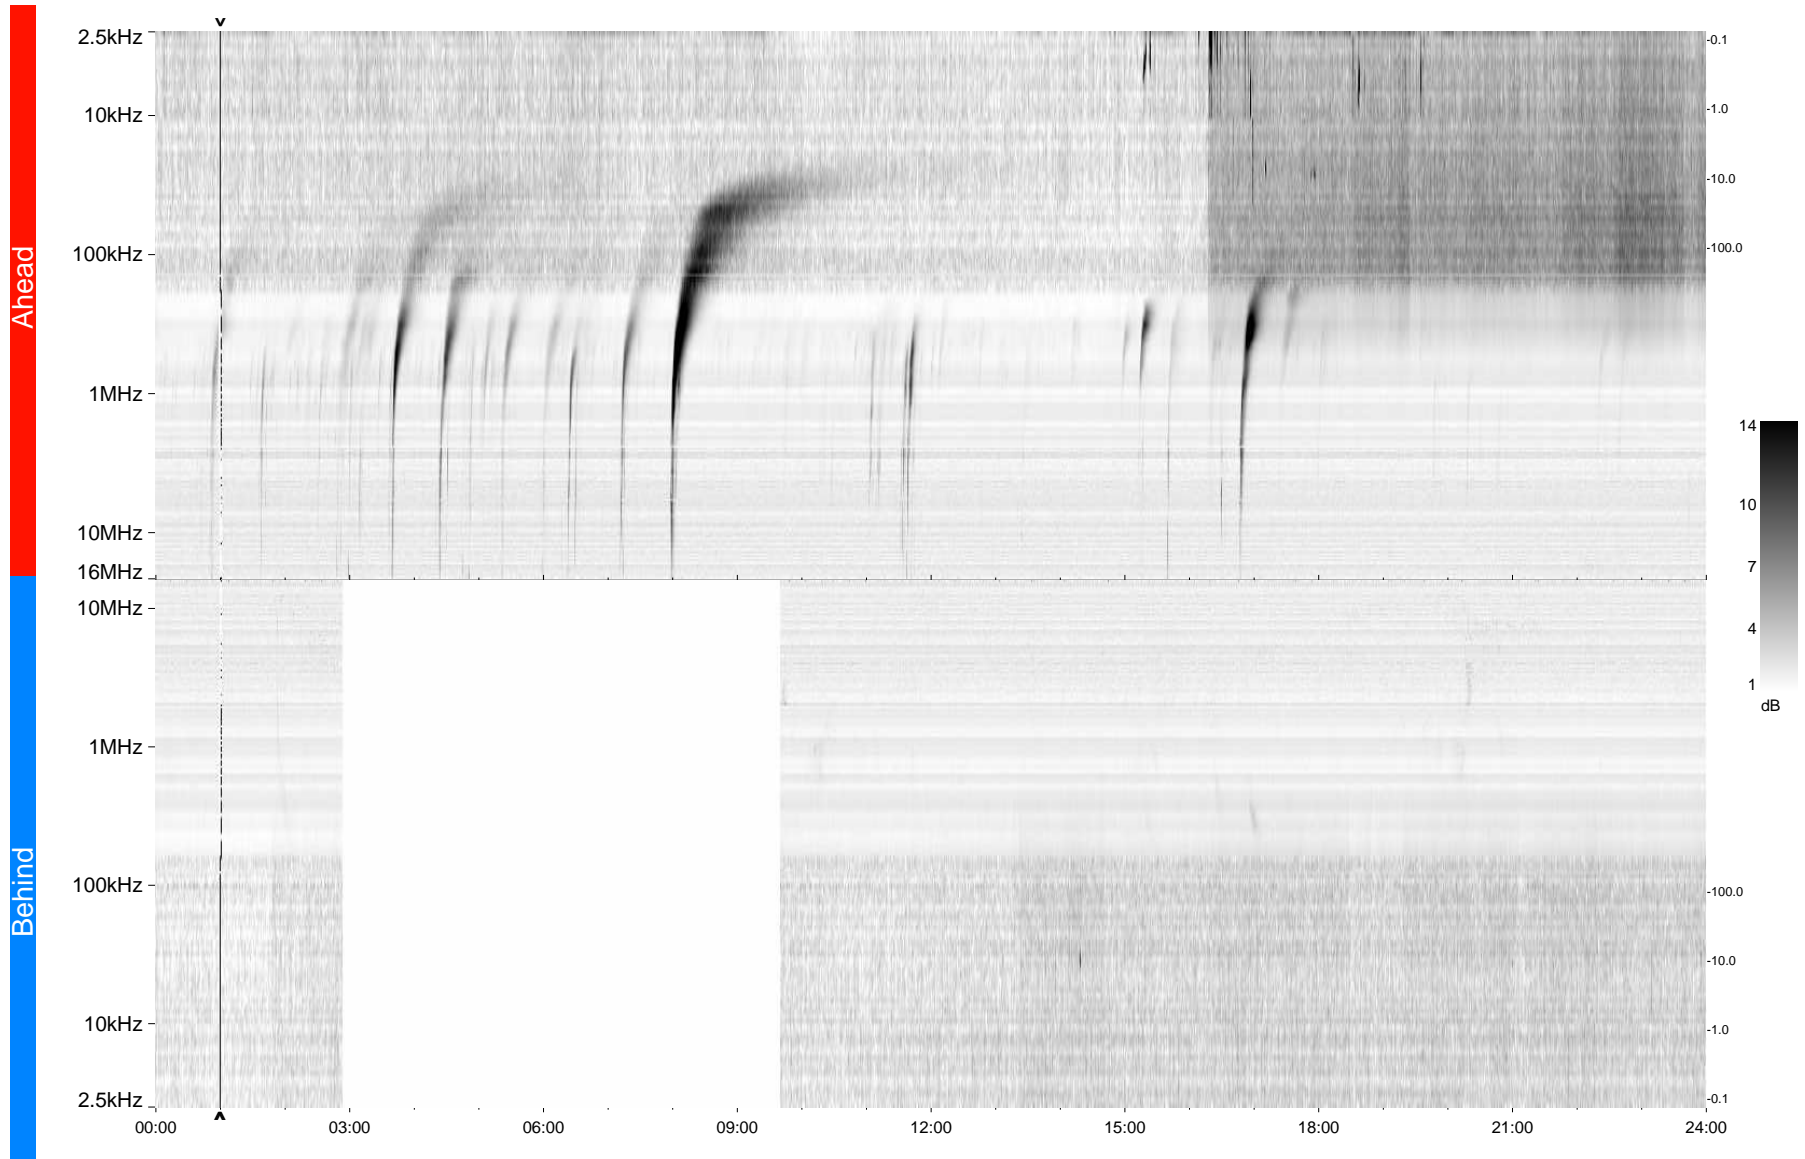

STEREO/WAVES Daily Summary - 24-Dec-2009 (DOY 358)

Ahead source file = swaves_ahead_2009_358_1_05.fin
Ahead PSE Angle = xxx.x

Behind PSE Angle = xxx.x
Behind source file = swaves_behind_2009_358_1_05.fin

Time (UTC)