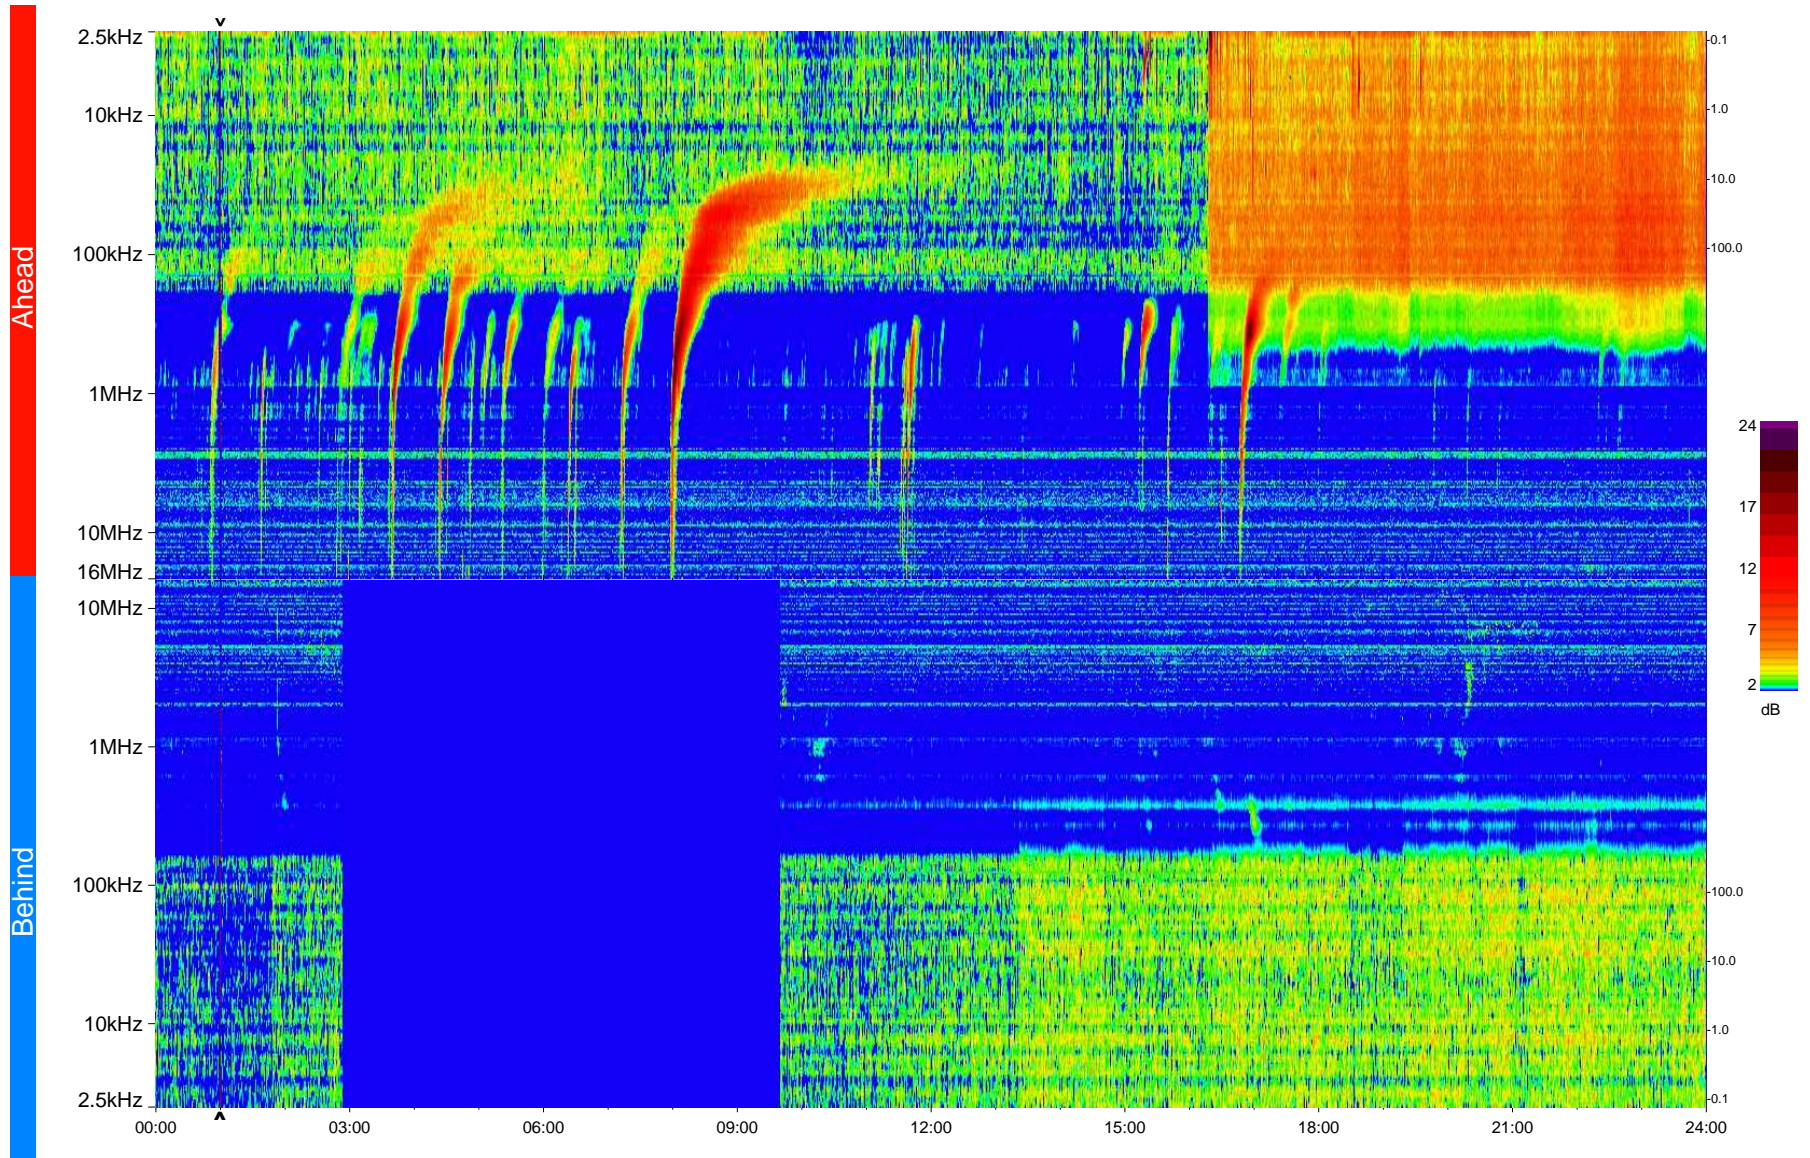

STEREO/WAVES Daily Summary - 24-Dec-2009 (DOY 358)

Ahead source file = swaves_ahead_2009_358_1_05.fin
Ahead PSE Angle = xxx.x

Behind PSE Angle = xxx.x
Behind source file = swaves_behind_2009_358_1_05.fin

Time (UTC)