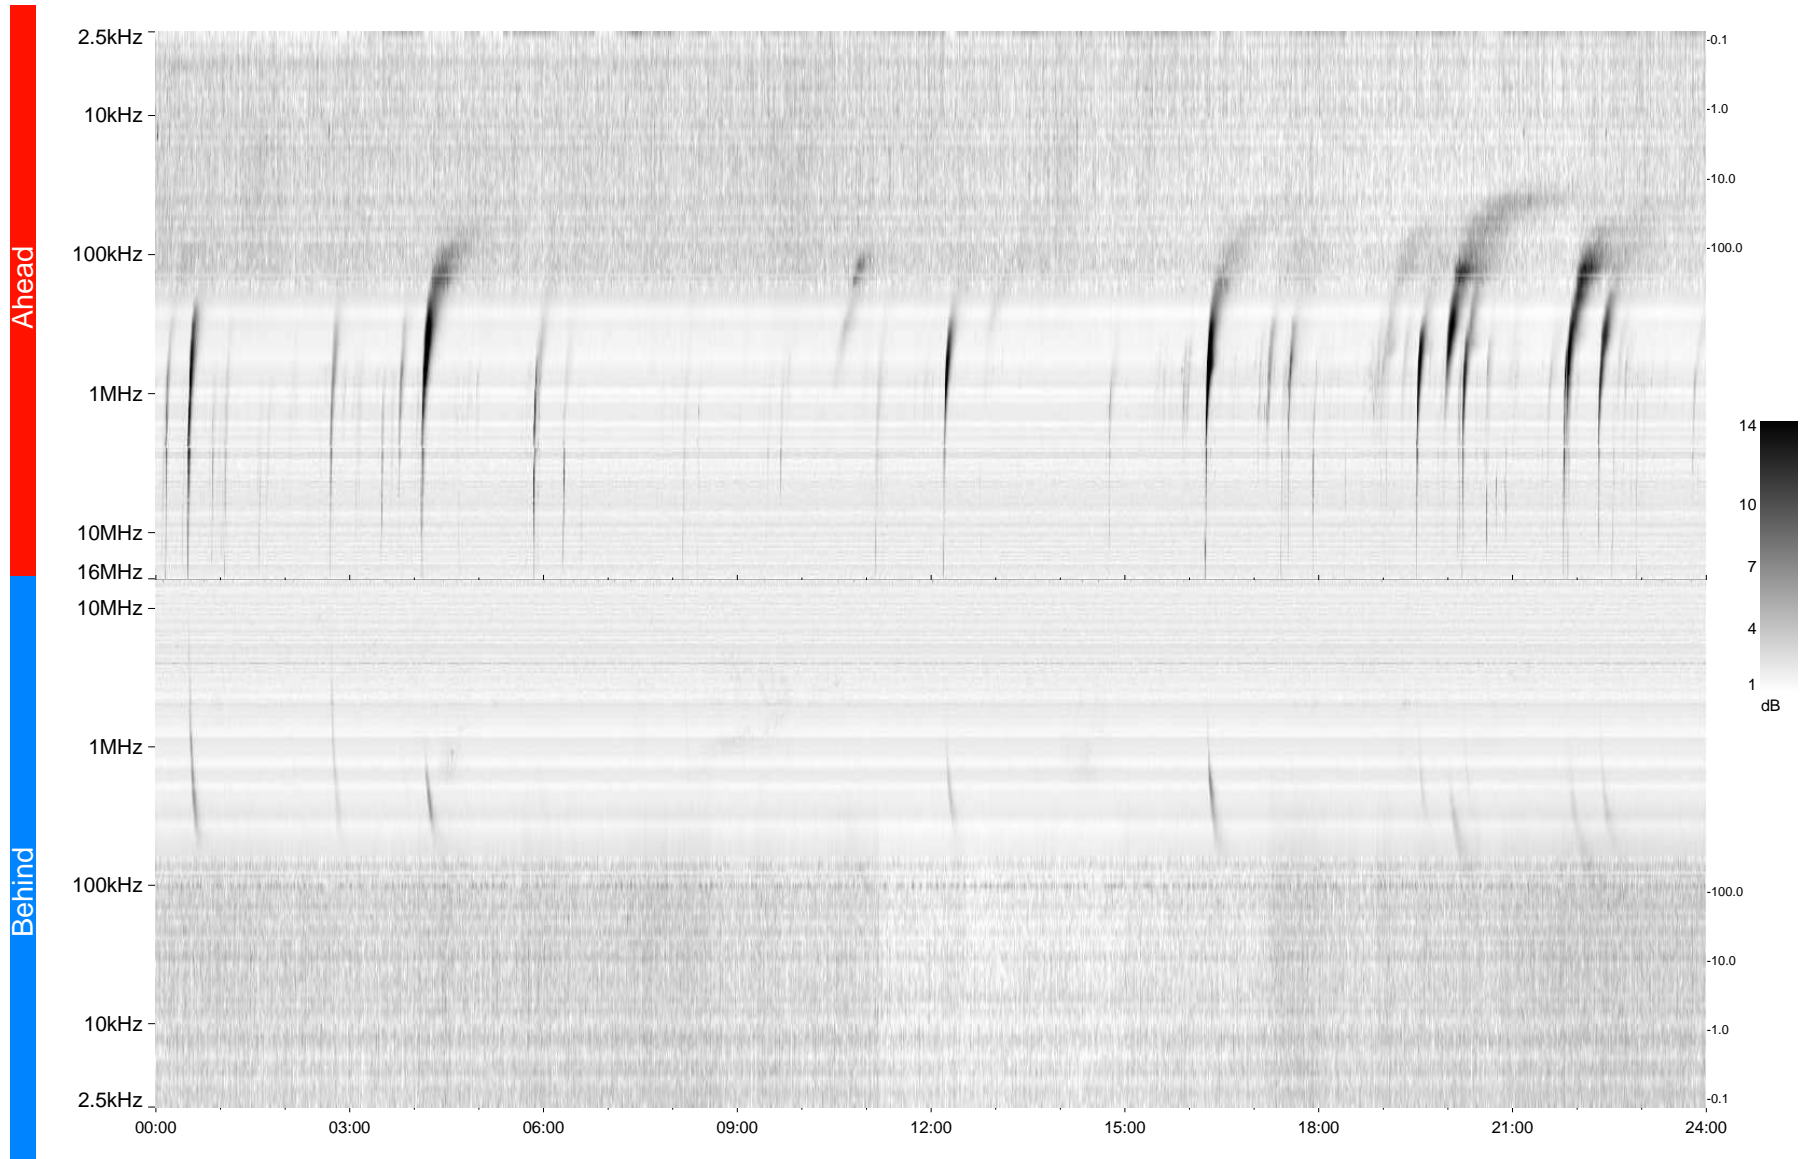

STEREO/WAVES Daily Summary - 23-Dec-2009 (DOY 357)

Ahead source file = swaves_ahead_2009_357_1_05.fin
Ahead PSE Angle = xxx.x

Behind PSE Angle = xxx.x
Behind source file = swaves_behind_2009_357_1_05.fin

Time (UTC)