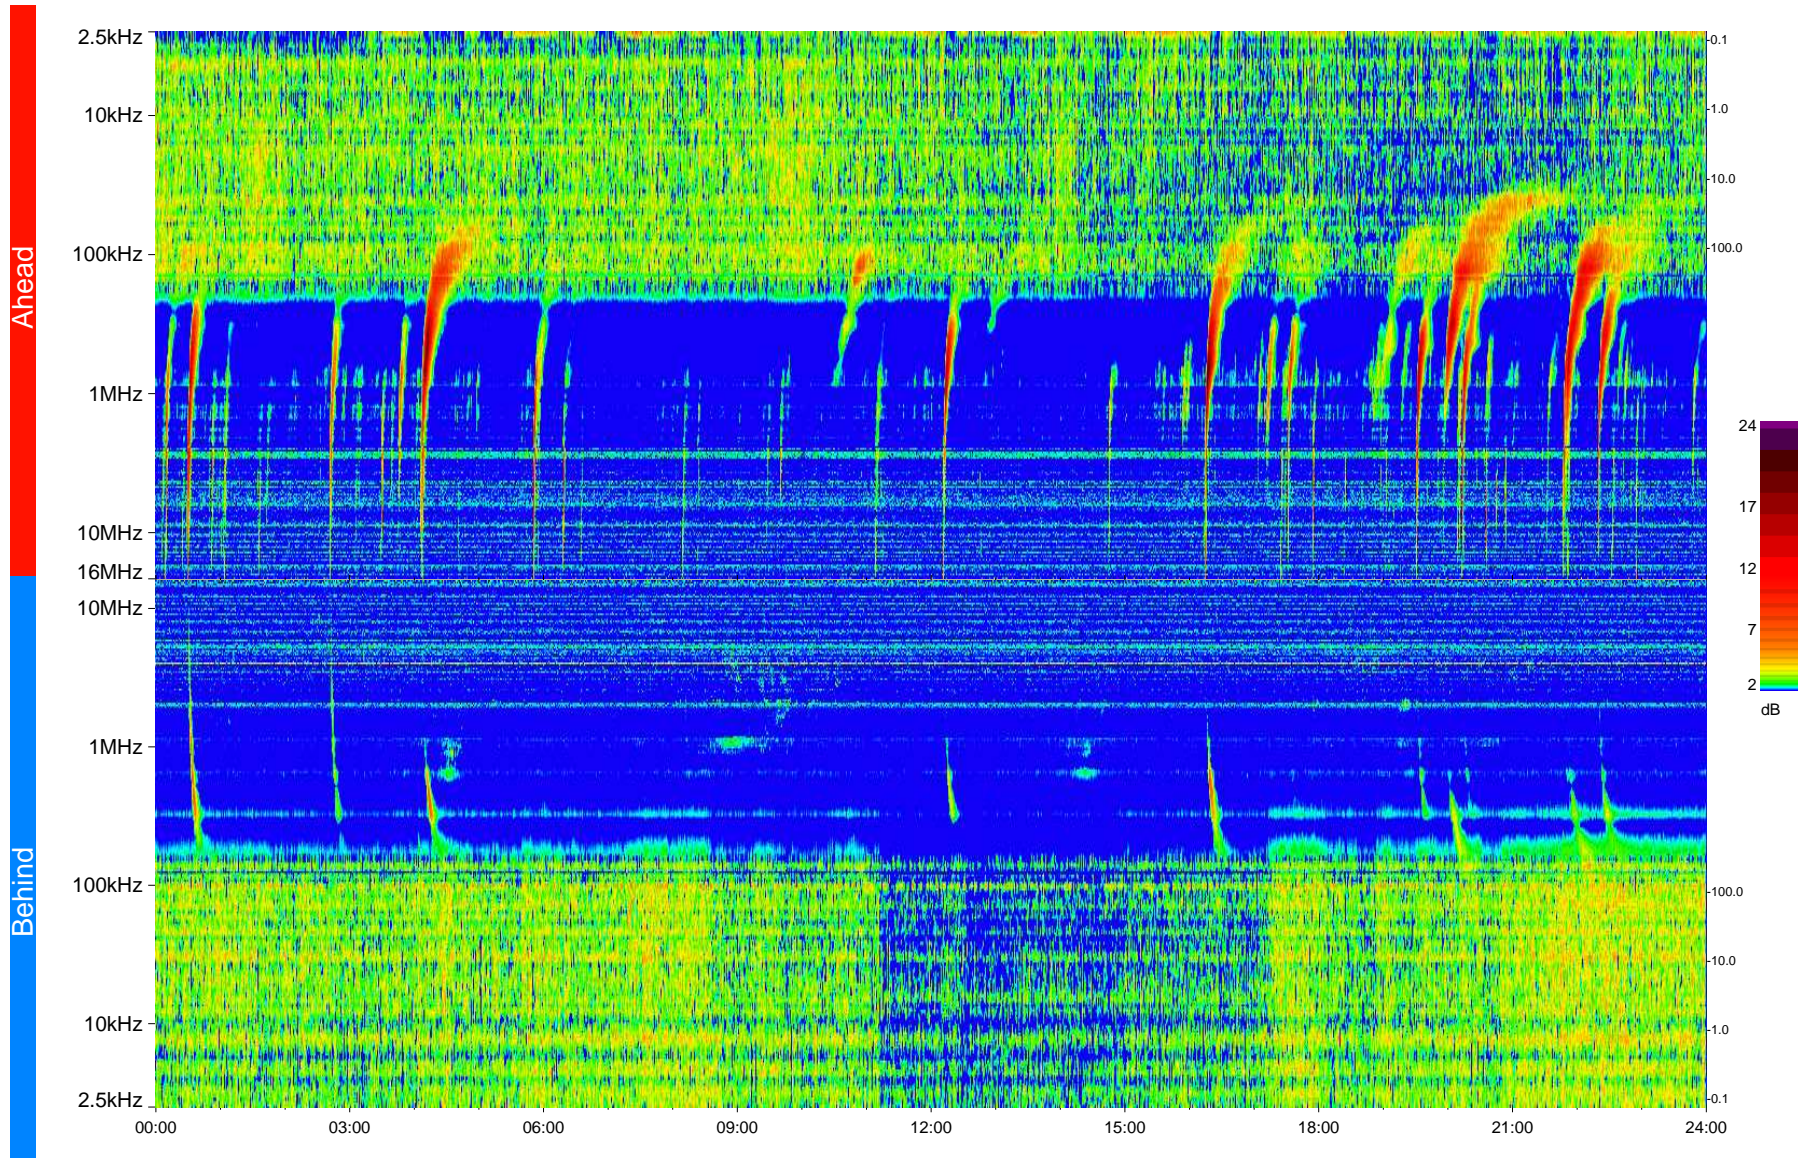

STEREO/WAVES Daily Summary - 23-Dec-2009 (DOY 357)

Ahead source file = swaves_ahead_2009_357_1_05.fin
Ahead PSE Angle = xxx.x

Behind PSE Angle = xxx.x
Behind source file = swaves_behind_2009_357_1_05.fin

Time (UTC)