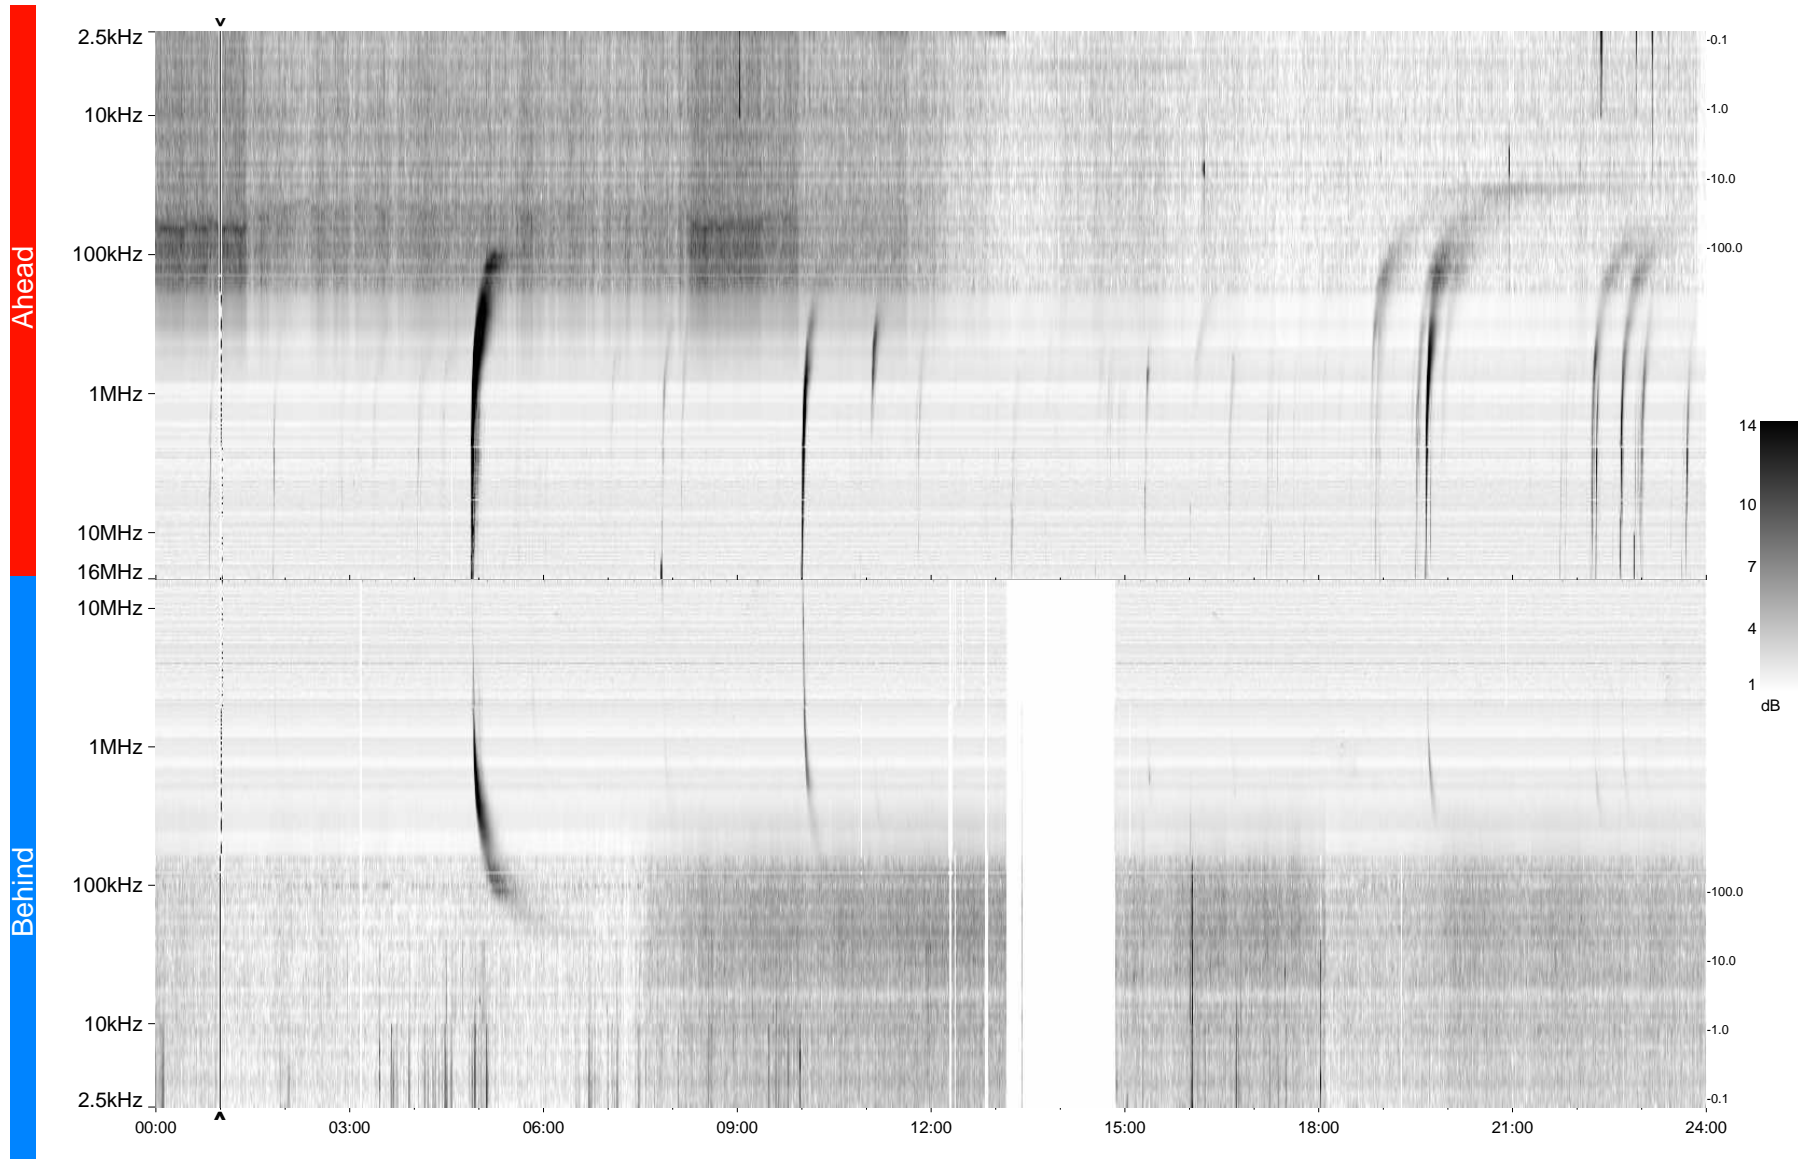

STEREO/WAVES Daily Summary - 22-Dec-2009 (DOY 356)

Ahead source file = swaves_ahead_2009_356_1_05.fin
Ahead PSE Angle = xxx.x

Behind PSE Angle = xxx.x
Behind source file = swaves_behind_2009_356_1_05.fin

Time (UTC)