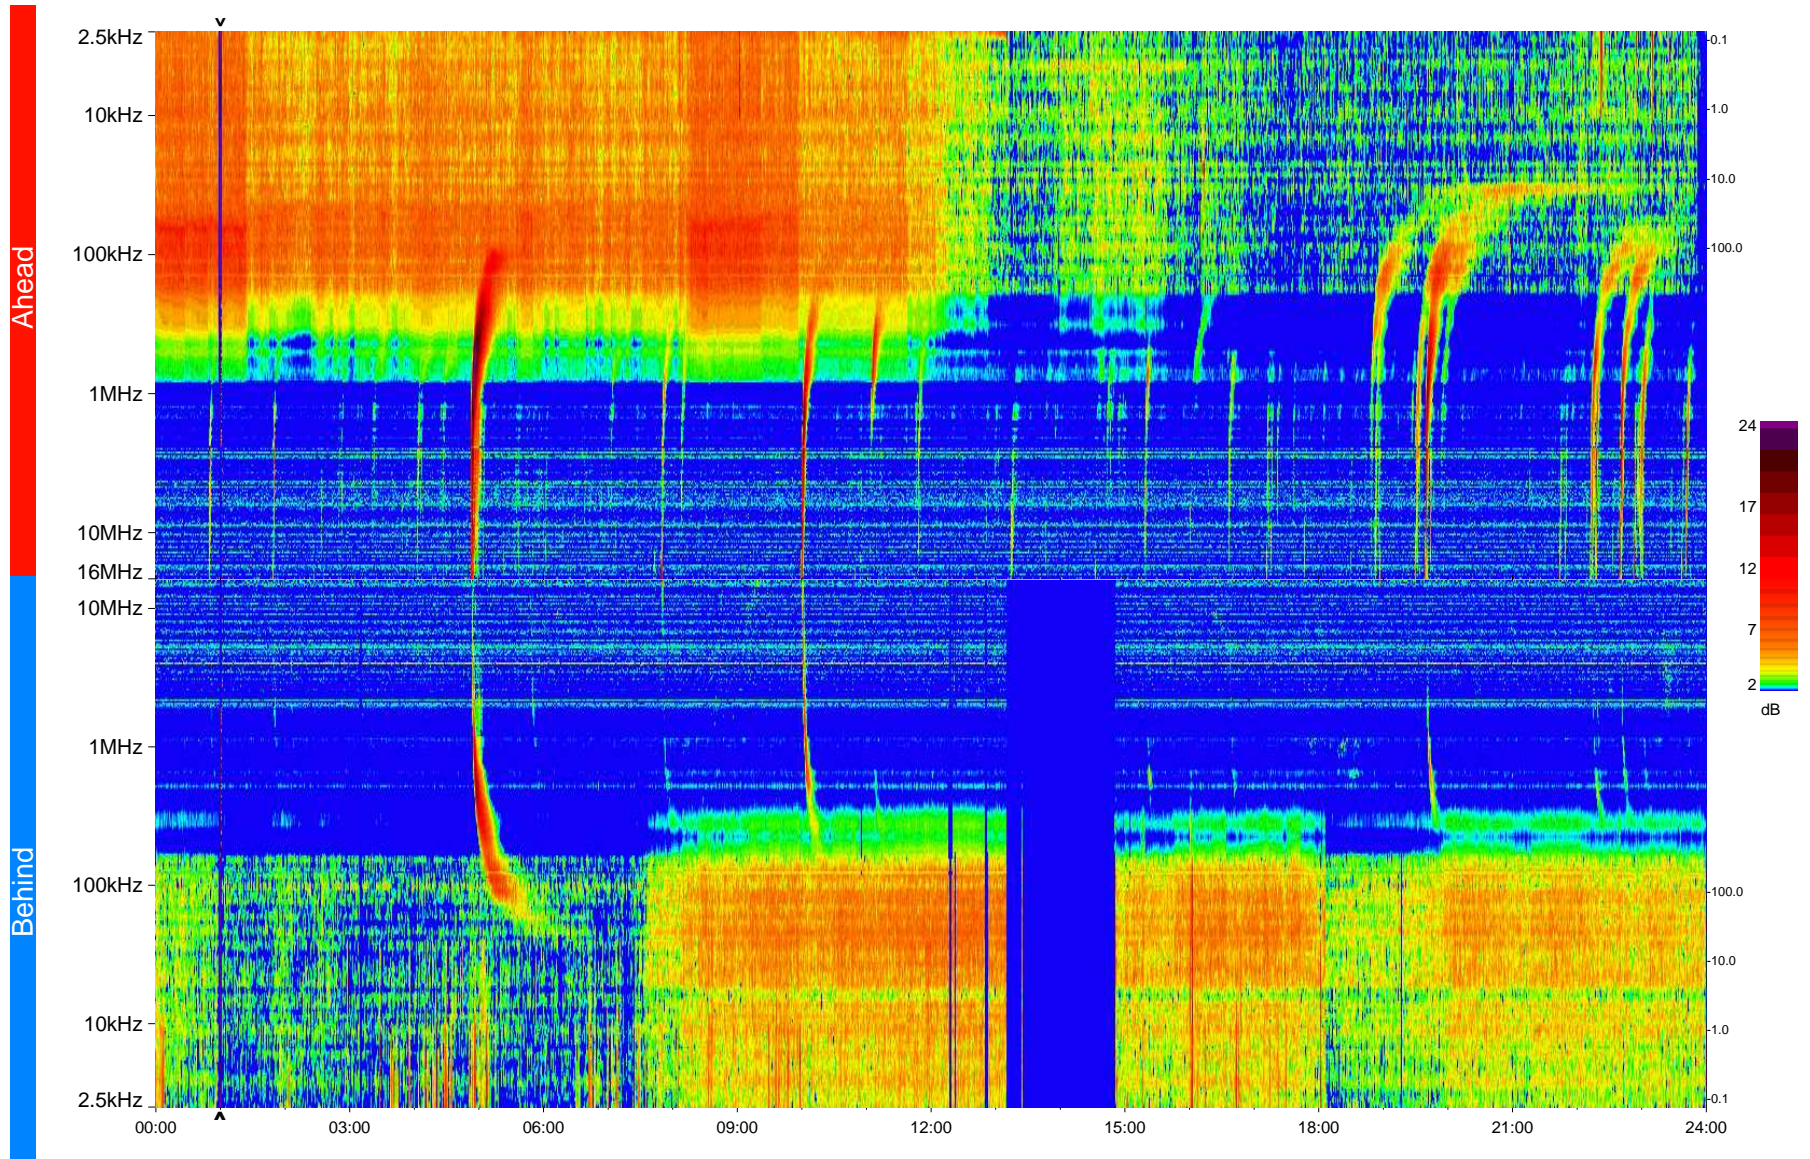

STEREO/WAVES Daily Summary - 22-Dec-2009 (DOY 356)

Ahead source file = swaves_ahead_2009_356_1_05.fin
Ahead PSE Angle = xxx.x

Behind PSE Angle = xxx.x
Behind source file = swaves_behind_2009_356_1_05.fin

Time (UTC)