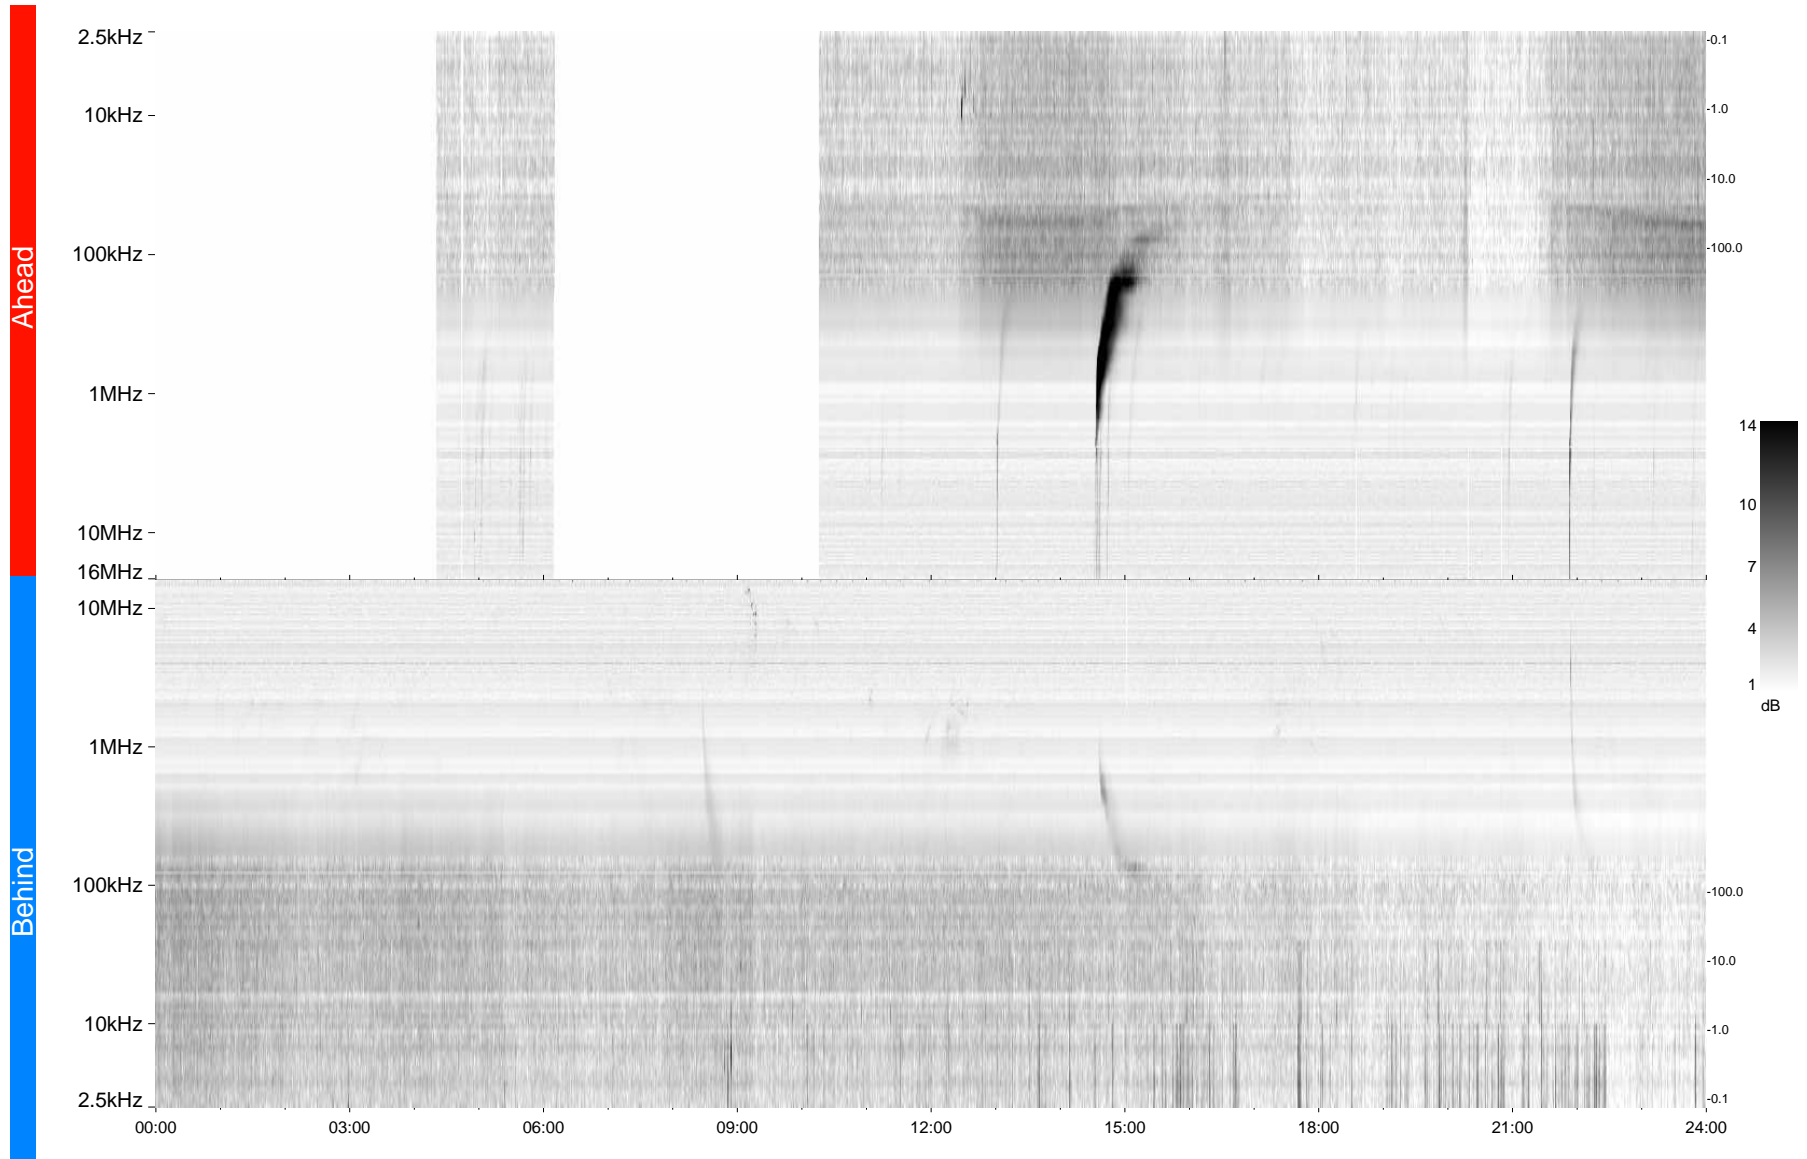

STEREO/WAVES Daily Summary - 21-Dec-2009 (DOY 355)

Ahead source file = swaves_ahead_2009_355_1_05.fin
Ahead PSE Angle = xxx.x

Behind PSE Angle = xxx.x
Behind source file = swaves_behind_2009_355_1_05.fin

Time (UTC)