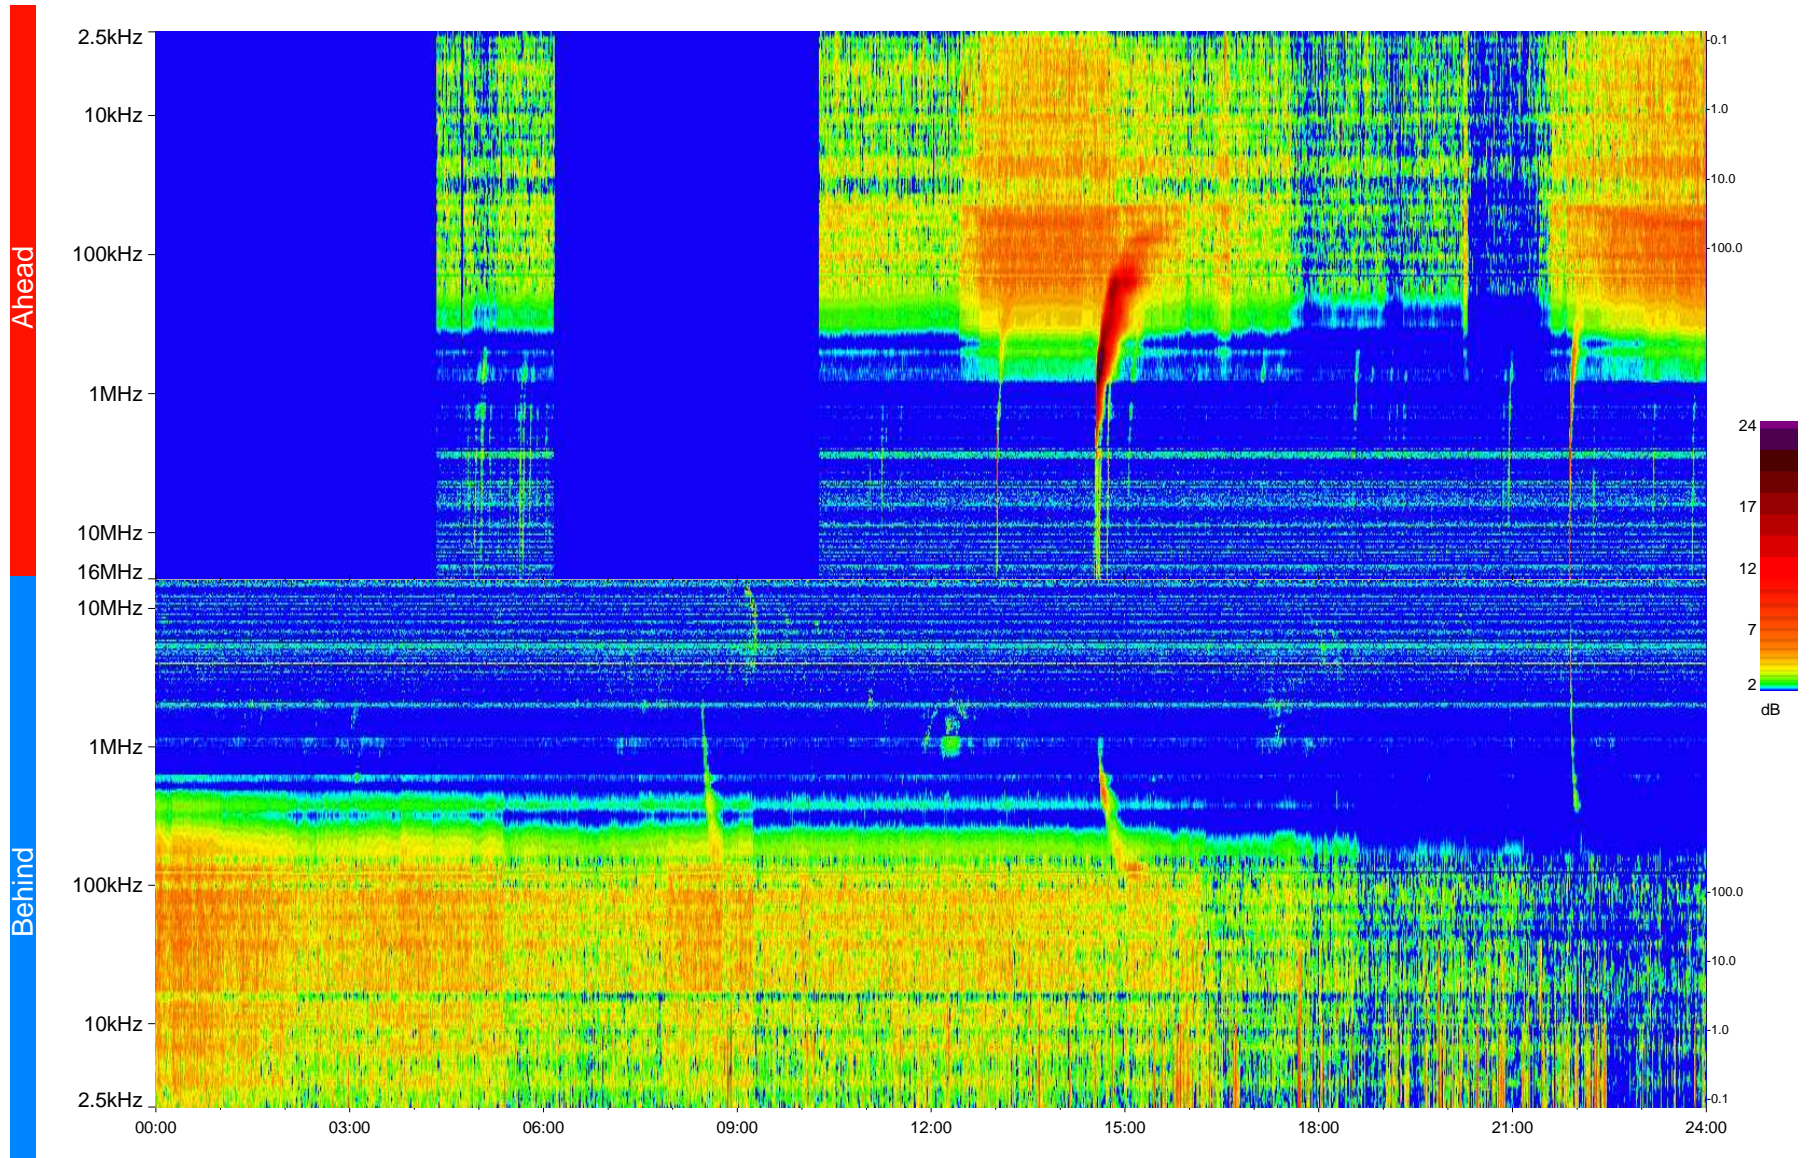

# STEREO/WAVES Daily Summary - 21-Dec-2009 (DOY 355)

Ahead source file = swaves\_ahead\_2009\_355\_1\_05.fin  
Ahead PSE Angle = xxx.x

Behind PSE Angle = xxx.x  
Behind source file = swaves\_behind\_2009\_355\_1\_05.fin

Time (UTC)