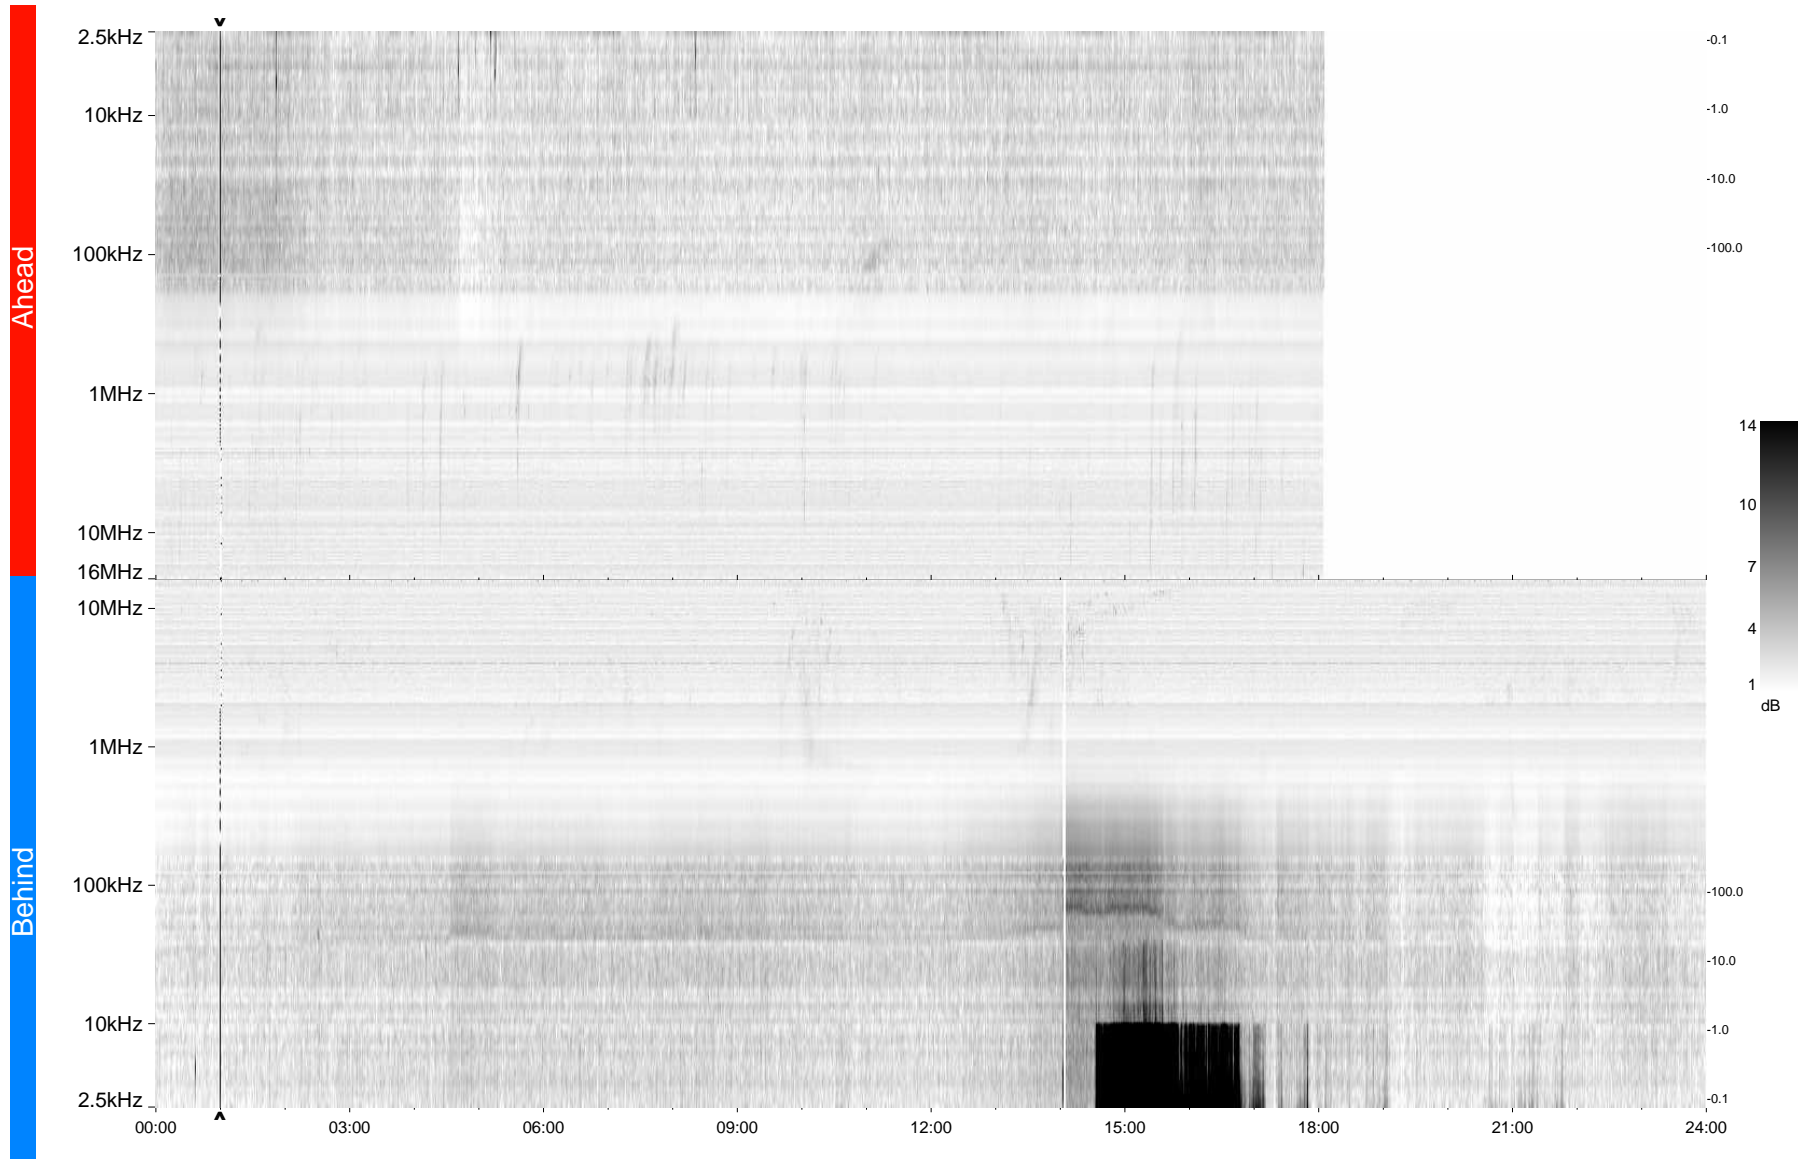

STEREO/WAVES Daily Summary - 20-Dec-2009 (DOY 354)

Ahead source file = swaves_ahead_2009_354_1_05.fin
Ahead PSE Angle = xxx.x

Behind PSE Angle = xxx.x
Behind source file = swaves_behind_2009_354_1_05.fin

Time (UTC)