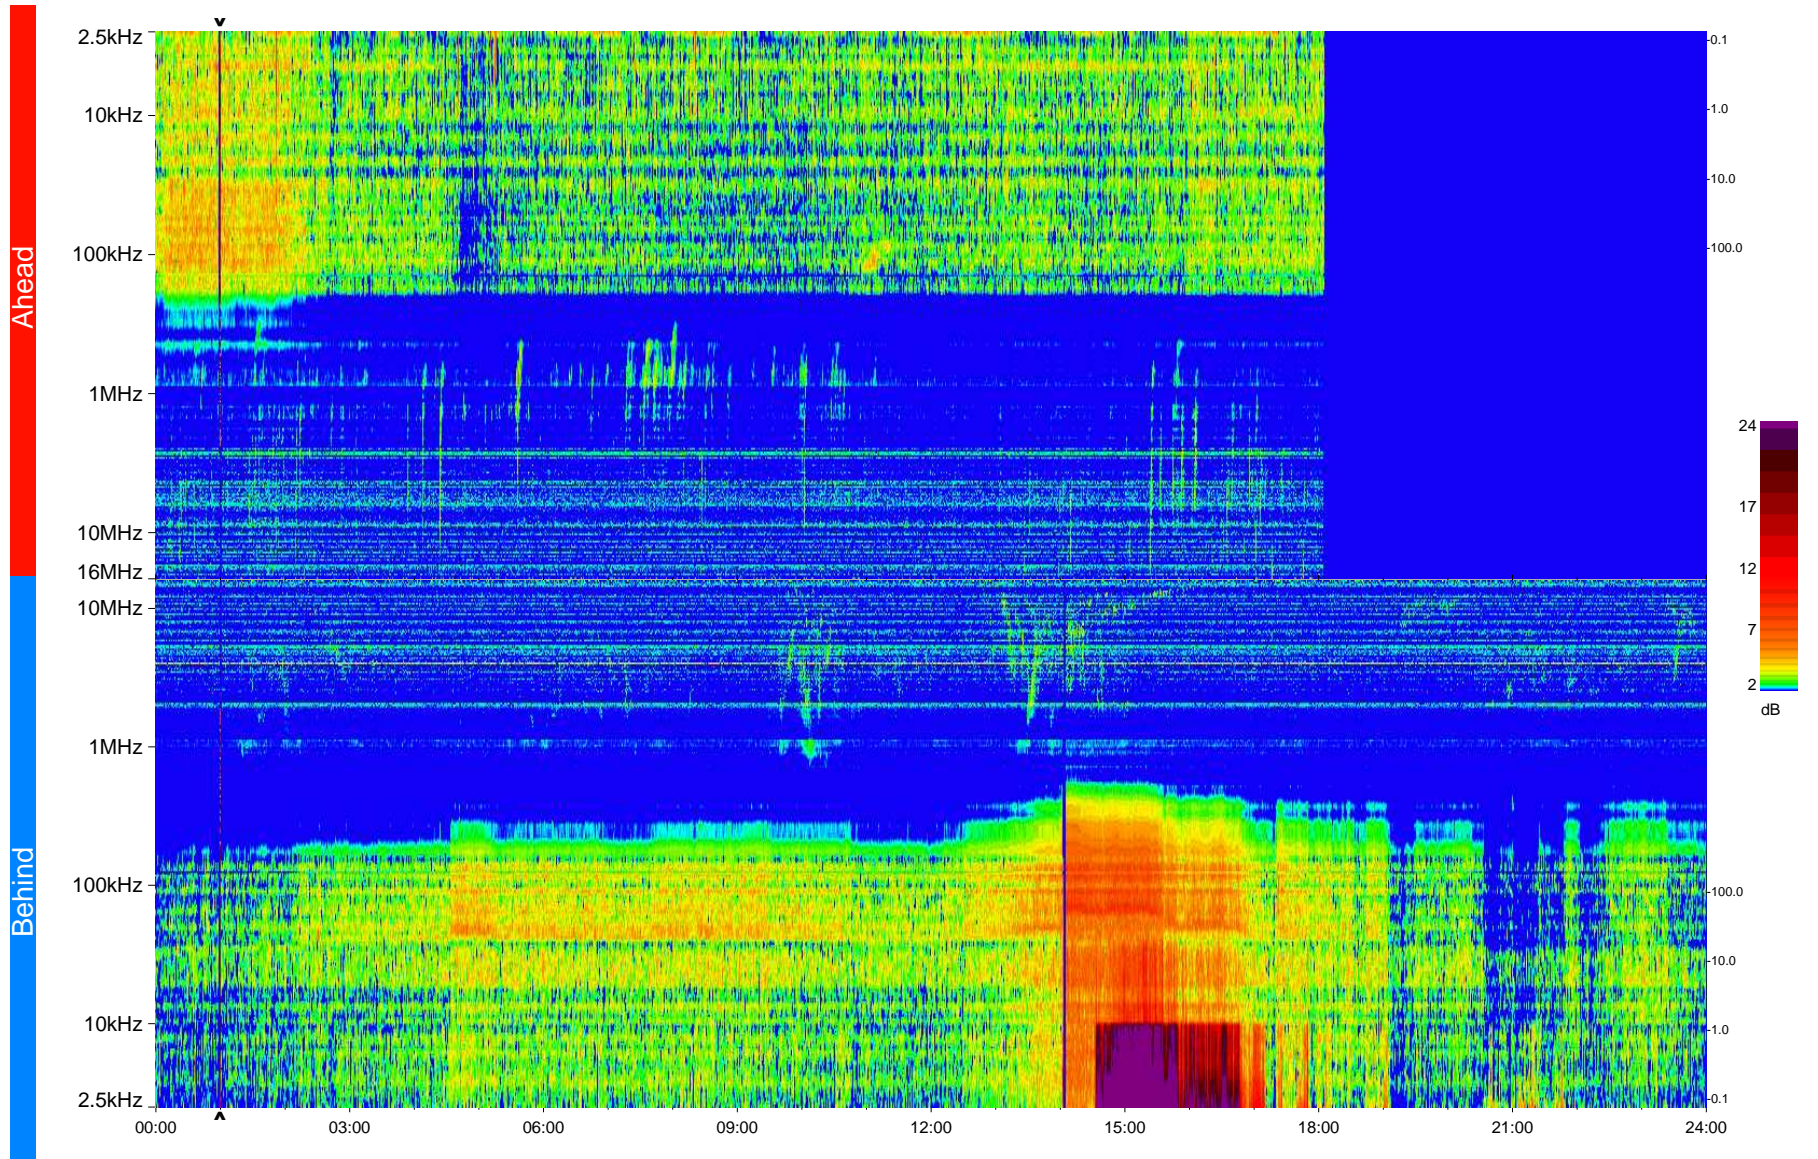

STEREO/WAVES Daily Summary - 20-Dec-2009 (DOY 354)

Ahead source file = swaves_ahead_2009_354_1_05.fin
Ahead PSE Angle = xxx.x

Behind PSE Angle = xxx.x
Behind source file = swaves_behind_2009_354_1_05.fin

Time (UTC)