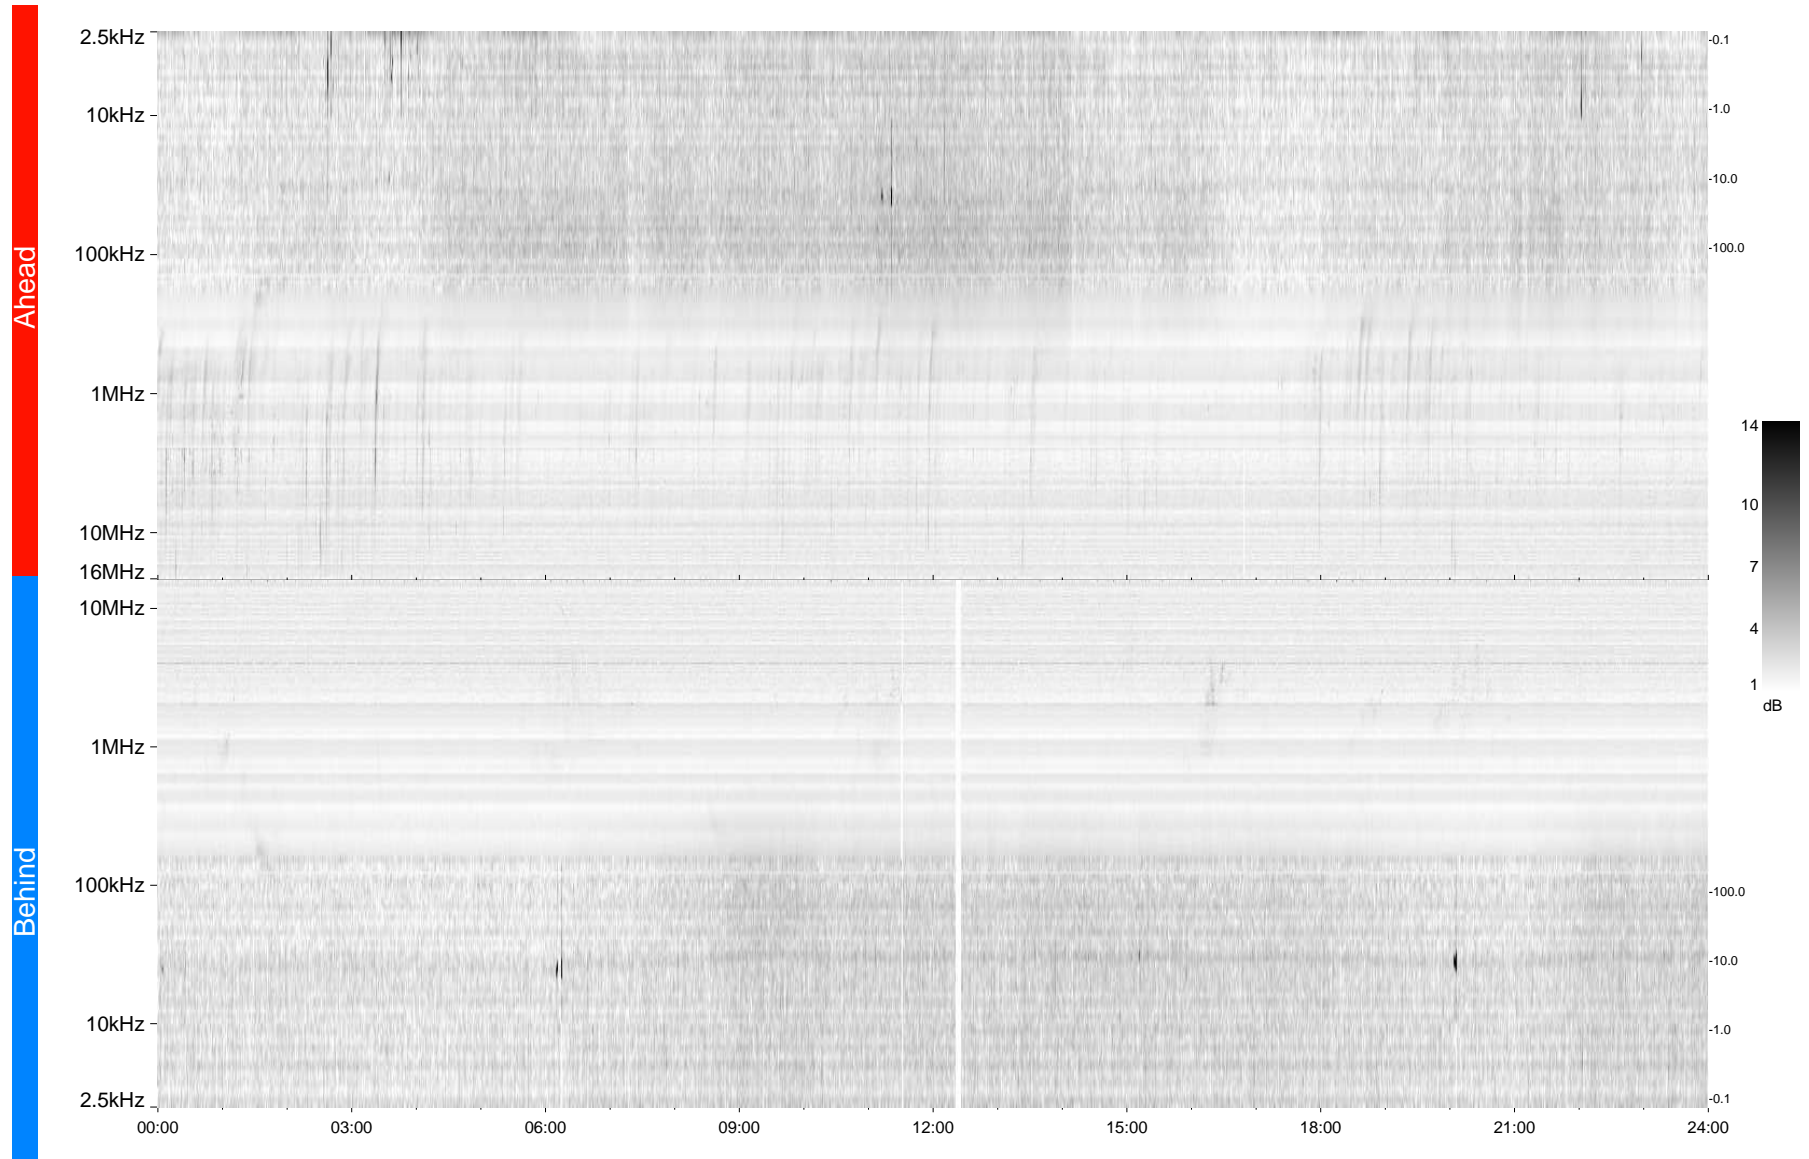

# STEREO/WAVES Daily Summary - 19-Dec-2009 (DOY 353)

Ahead source file = swaves\_ahead\_2009\_353\_1\_05.fin  
Ahead PSE Angle = xxx.x

Behind PSE Angle = xxx.x  
Behind source file = swaves\_behind\_2009\_353\_1\_05.fin

Time (UTC)