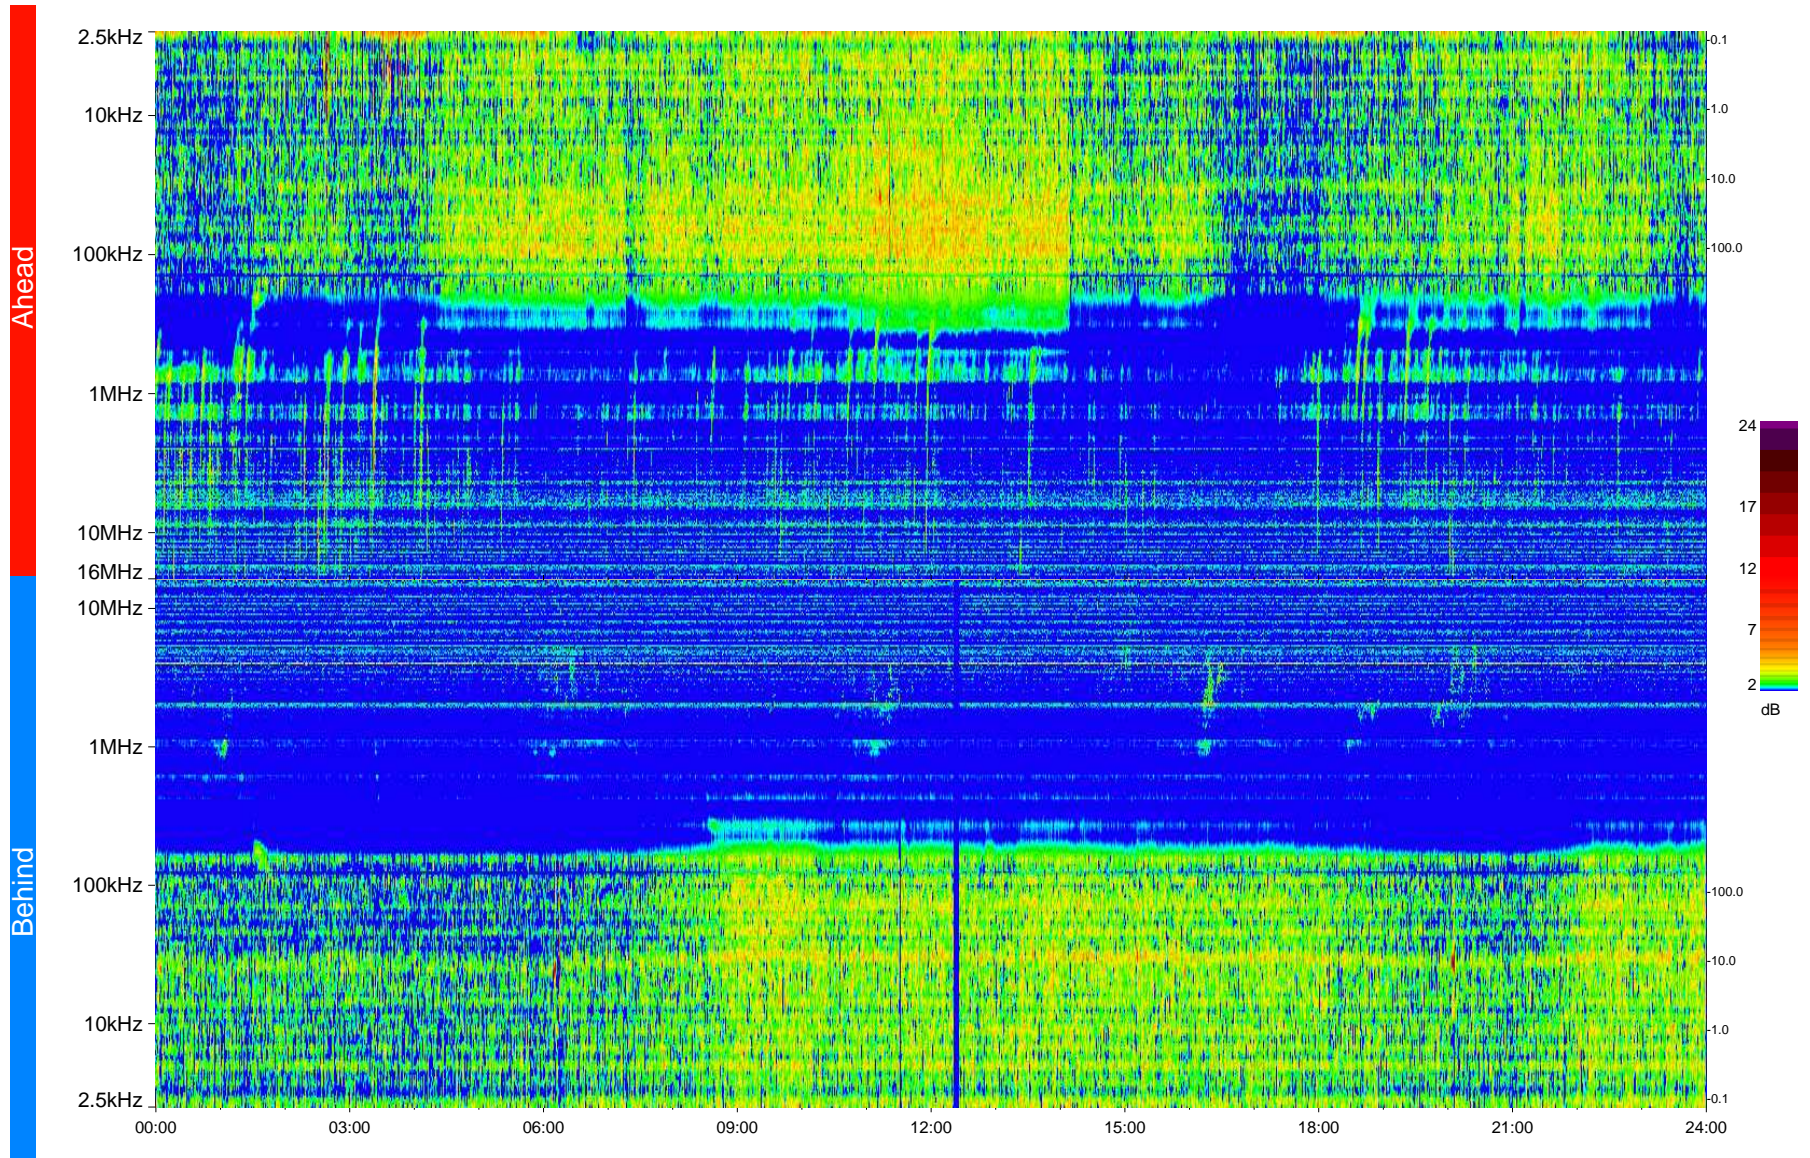

STEREO/WAVES Daily Summary - 19-Dec-2009 (DOY 353)

Ahead source file = swaves_ahead_2009_353_1_05.fin
Ahead PSE Angle = xxx.x

Behind PSE Angle = xxx.x
Behind source file = swaves_behind_2009_353_1_05.fin

Time (UTC)