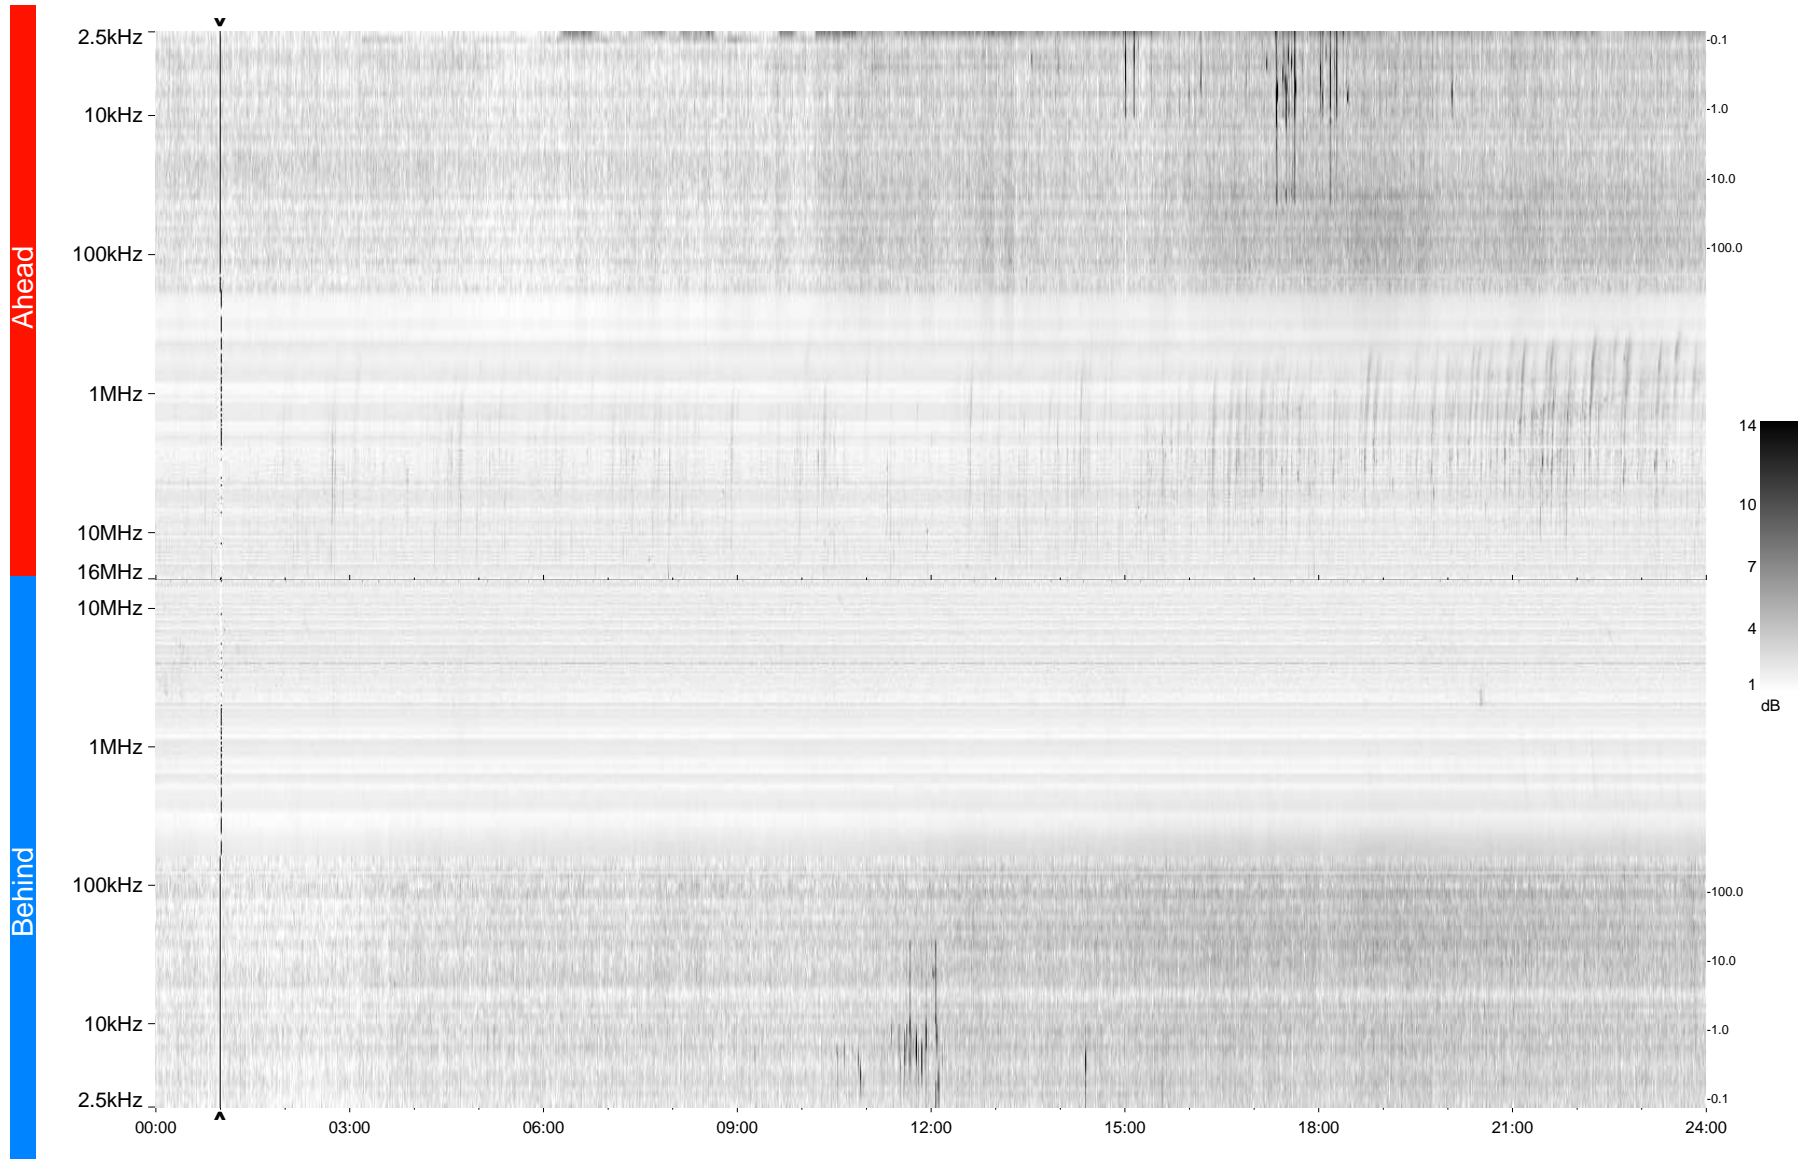

STEREO/WAVES Daily Summary - 18-Dec-2009 (DOY 352)

Ahead source file = swaves_ahead_2009_352_1_04.fin
Ahead PSE Angle = xxx.x

Behind PSE Angle = xxx.x
Behind source file = swaves_behind_2009_352_1_04.fin

Time (UTC)