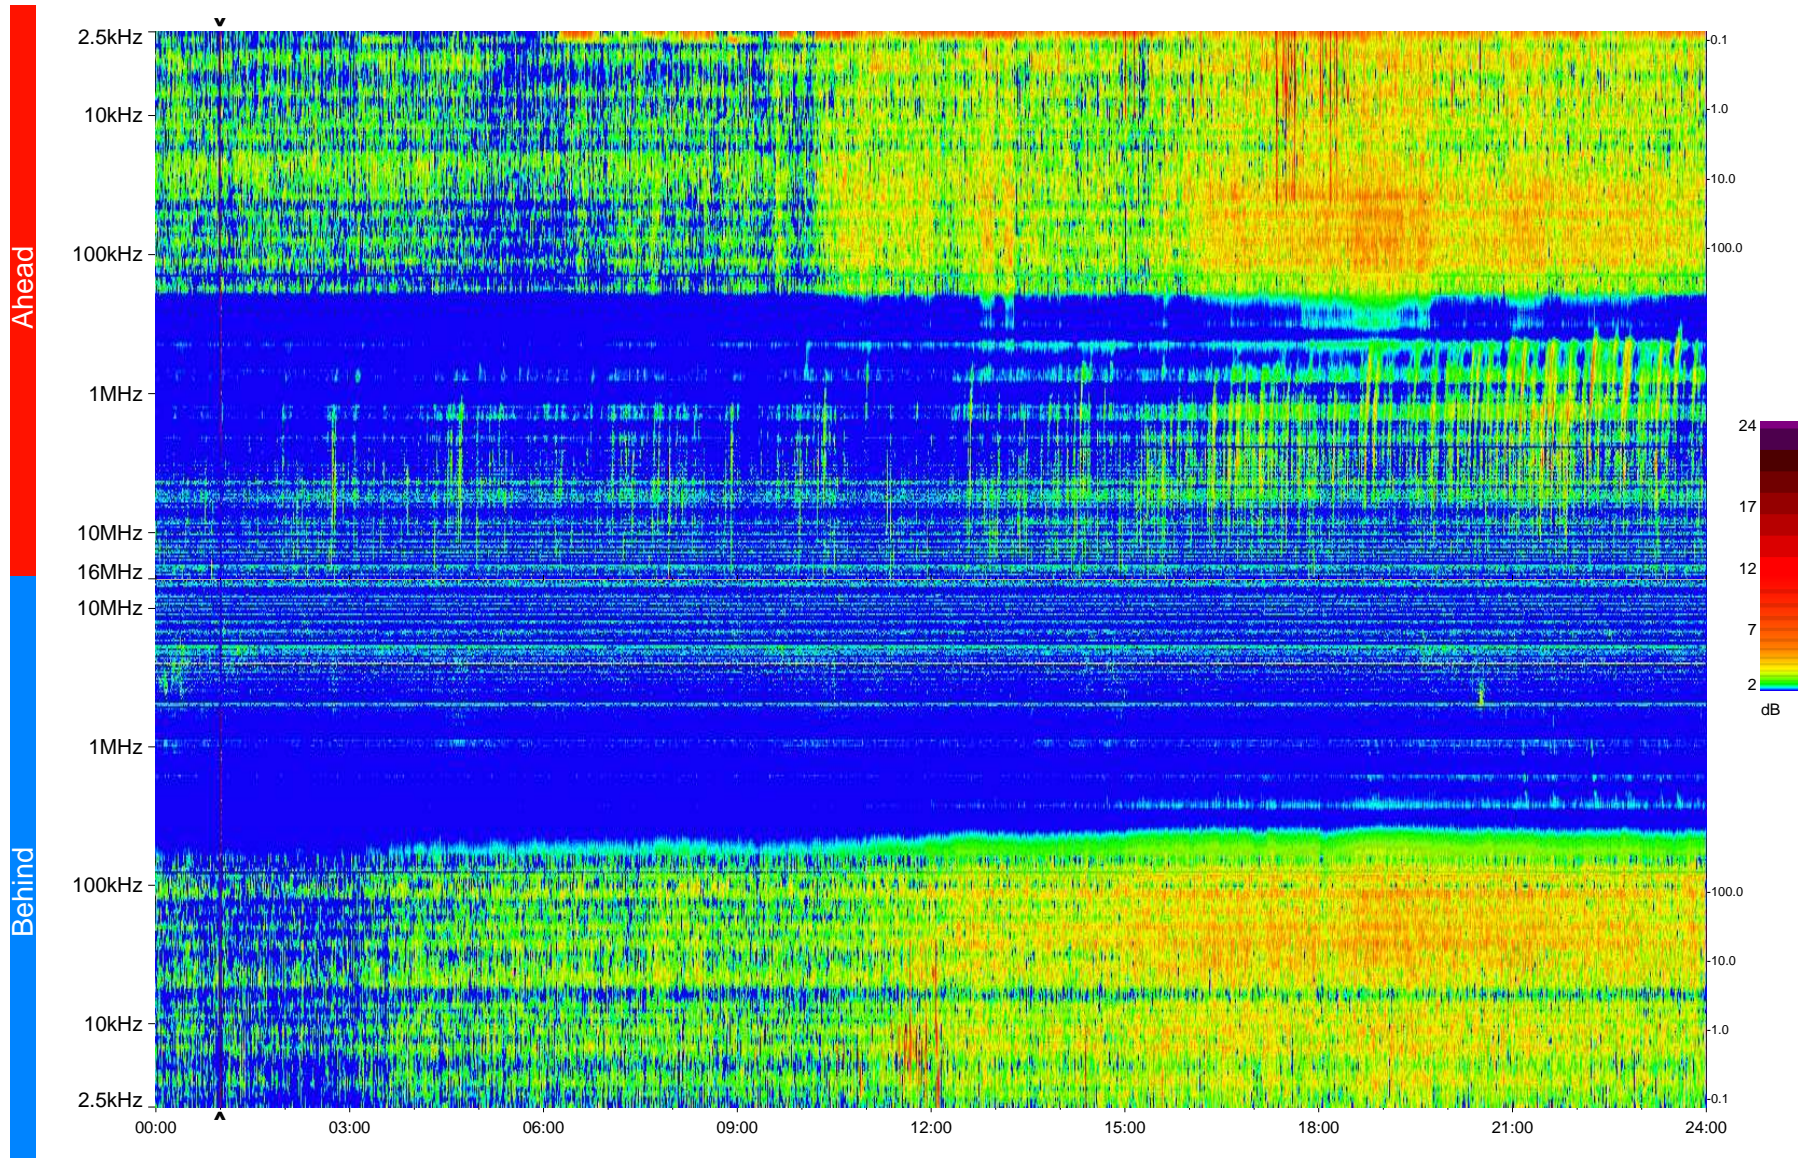

STEREO/WAVES Daily Summary - 18-Dec-2009 (DOY 352)

Ahead source file = swaves_ahead_2009_352_1_04.fin
Ahead PSE Angle = xxx.x

Behind PSE Angle = xxx.x
Behind source file = swaves_behind_2009_352_1_04.fin

Time (UTC)