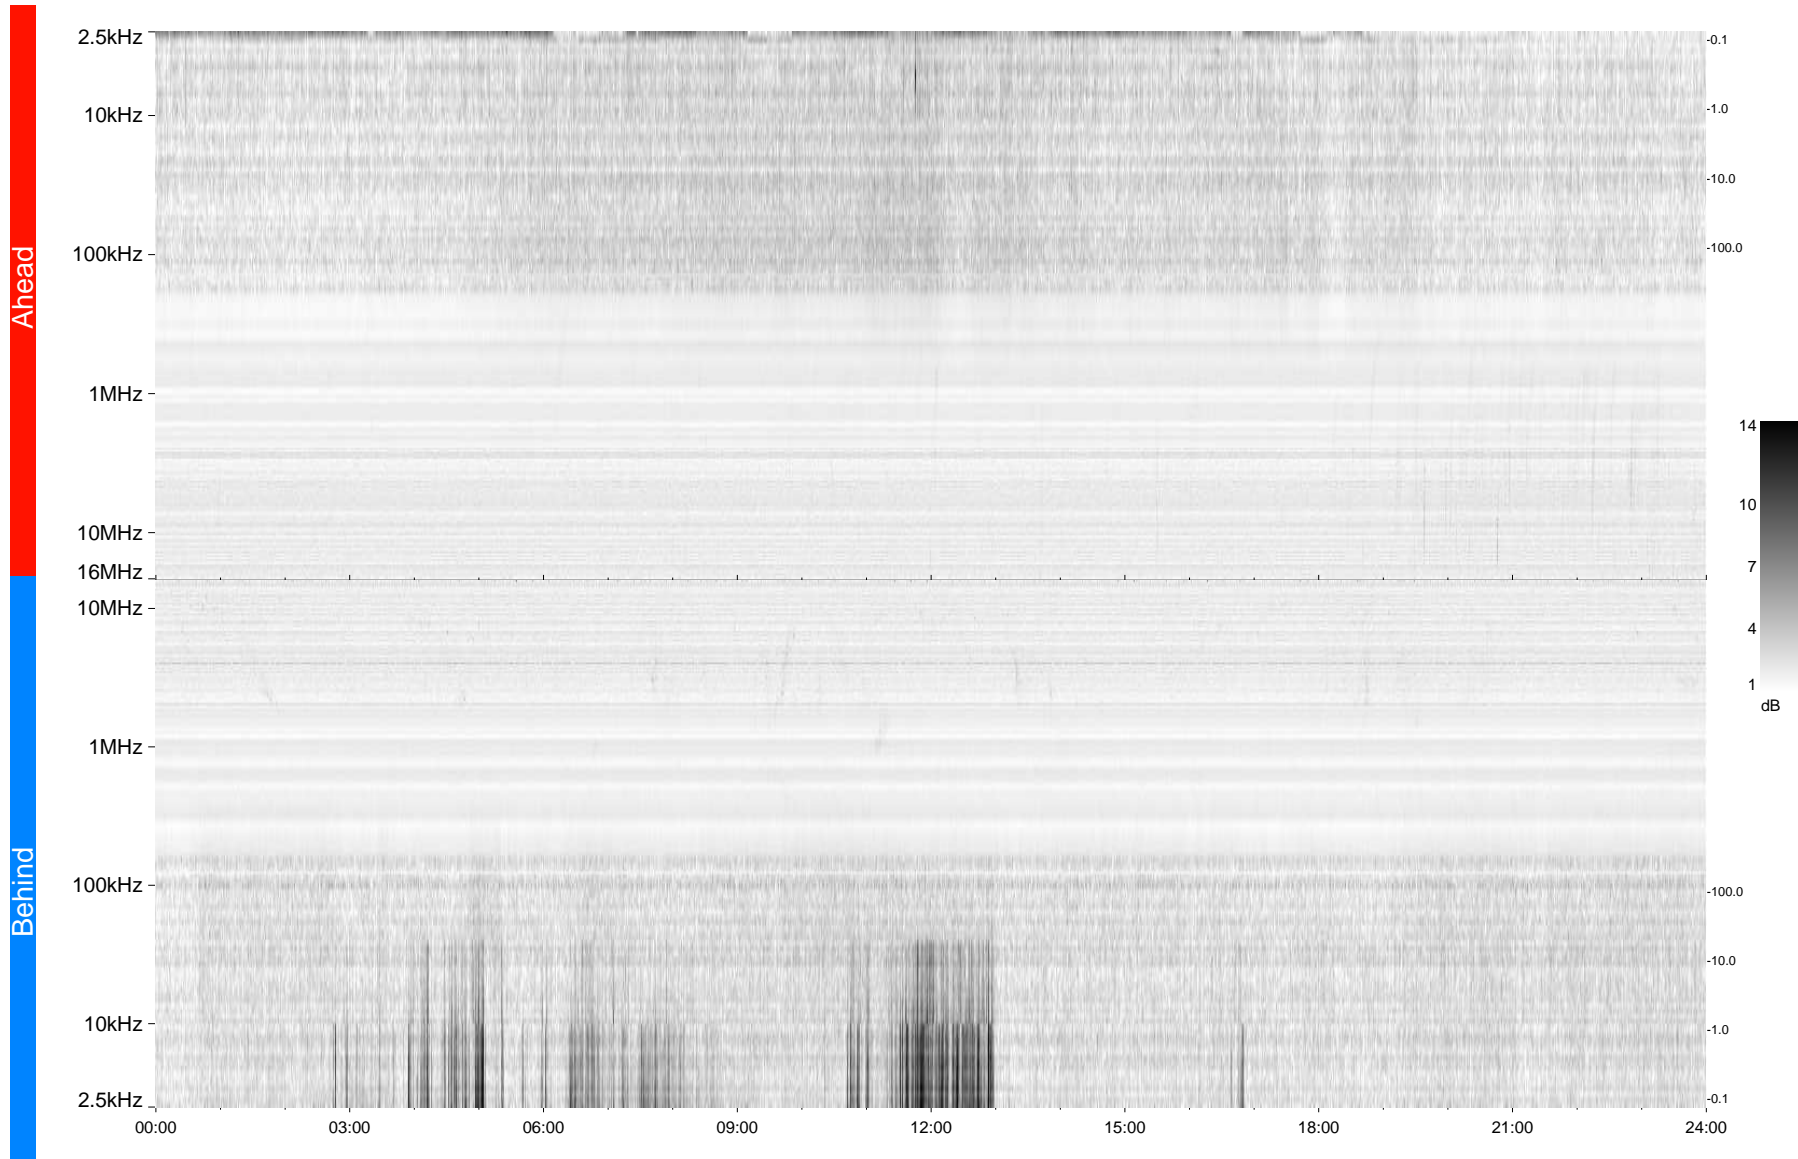

STEREO/WAVES Daily Summary - 17-Dec-2009 (DOY 351)

Ahead source file = swaves_ahead_2009_351_1_04.fin
Ahead PSE Angle = xxx.x

Behind PSE Angle = xxx.x
Behind source file = swaves_behind_2009_351_1_04.fin

Time (UTC)