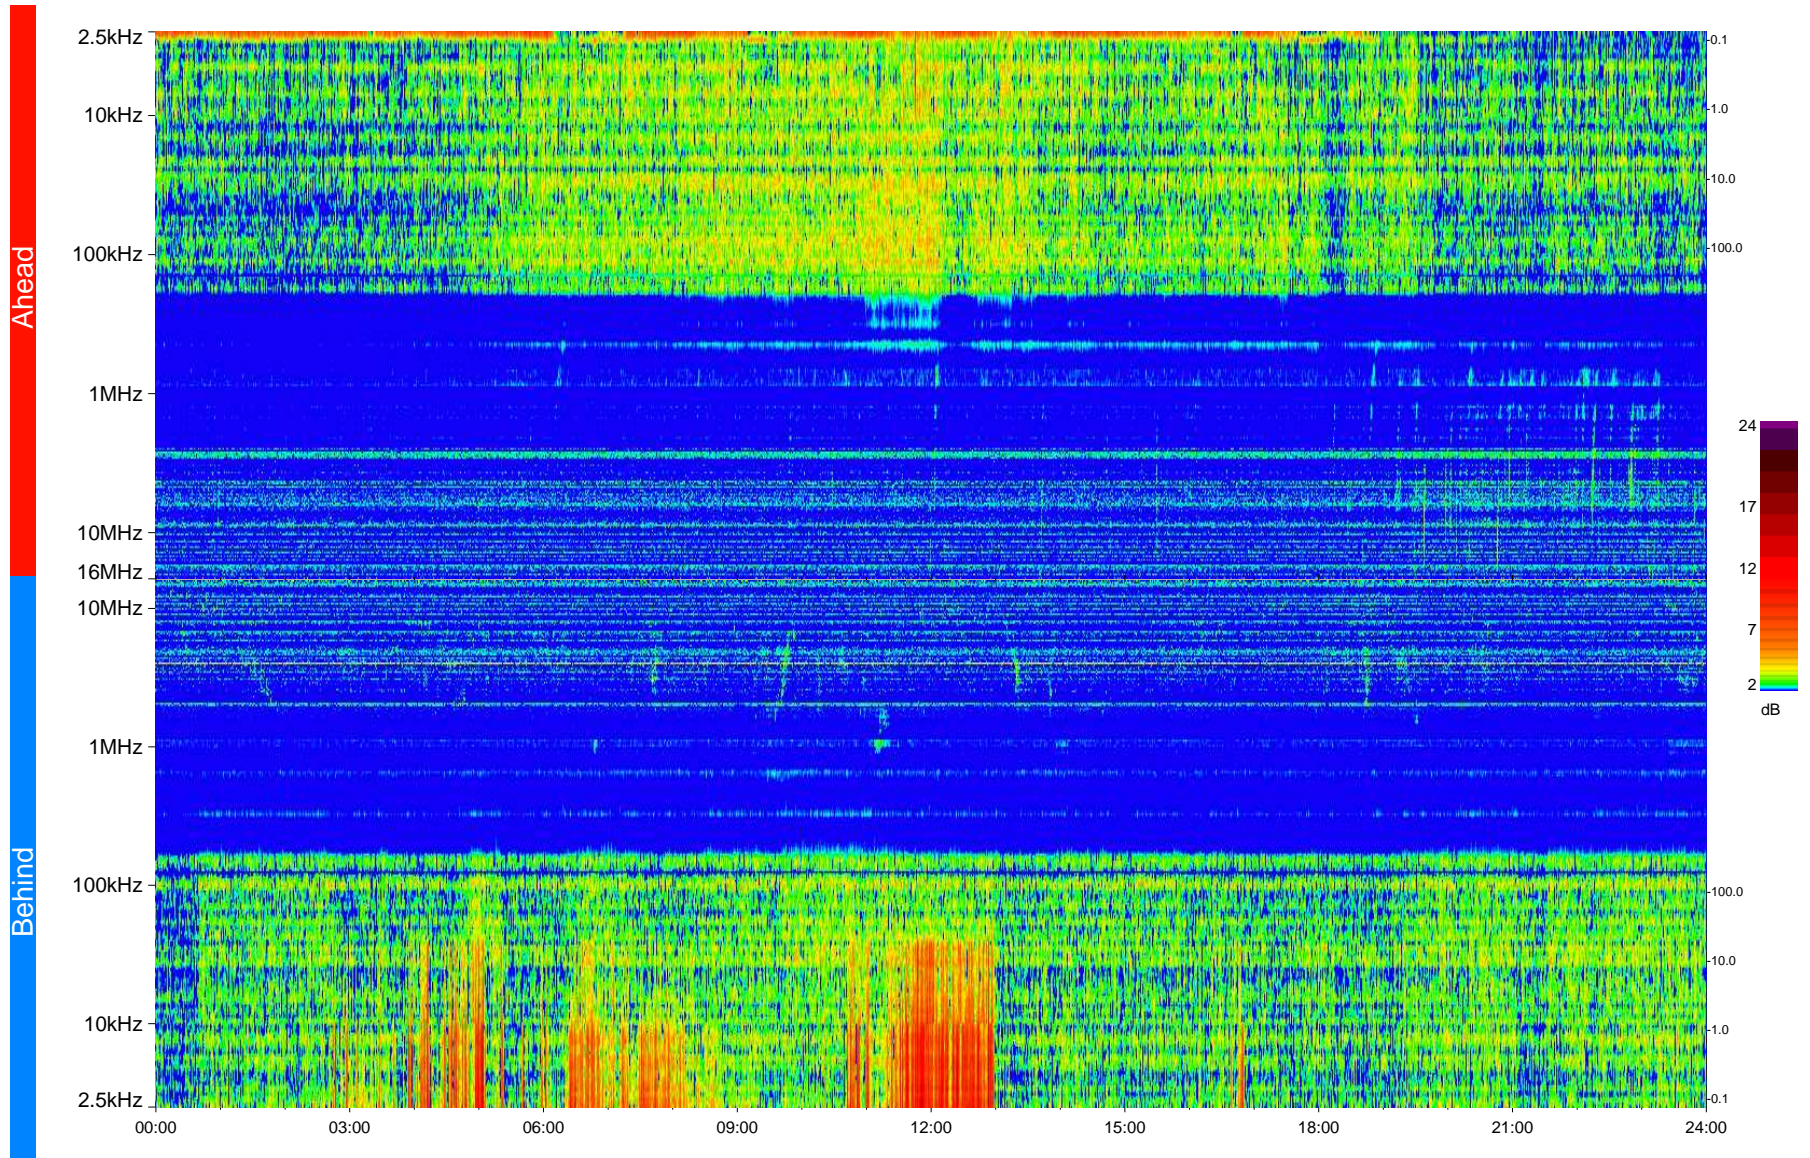

STEREO/WAVES Daily Summary - 17-Dec-2009 (DOY 351)

Ahead source file = swaves_ahead_2009_351_1_04.fin
Ahead PSE Angle = xxx.x

Behind PSE Angle = xxx.x
Behind source file = swaves_behind_2009_351_1_04.fin

Time (UTC)