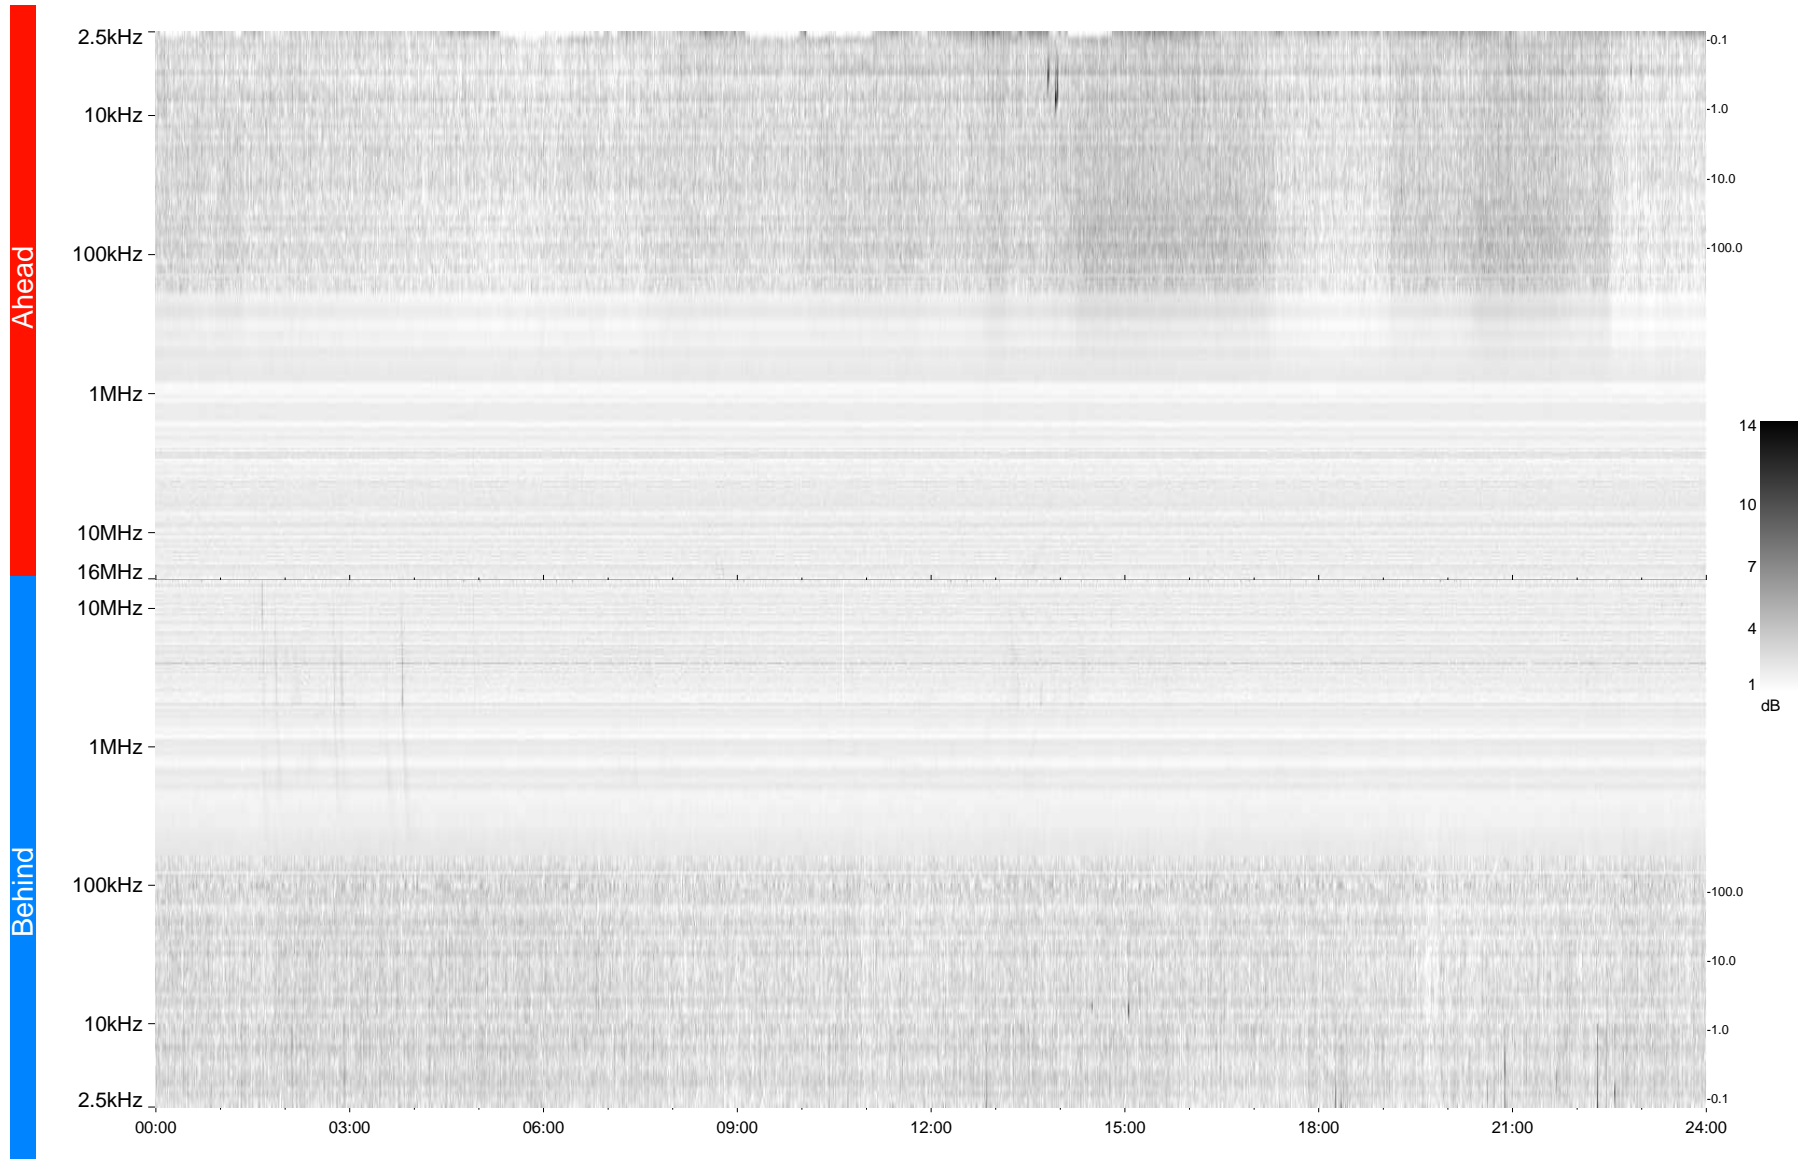

STEREO/WAVES Daily Summary - 15-Dec-2009 (DOY 349)

Ahead source file = swaves_ahead_2009_349_1_04.fin
Ahead PSE Angle = xxx.x

Behind PSE Angle = xxx.x
Behind source file = swaves_behind_2009_349_1_04.fin

Time (UTC)