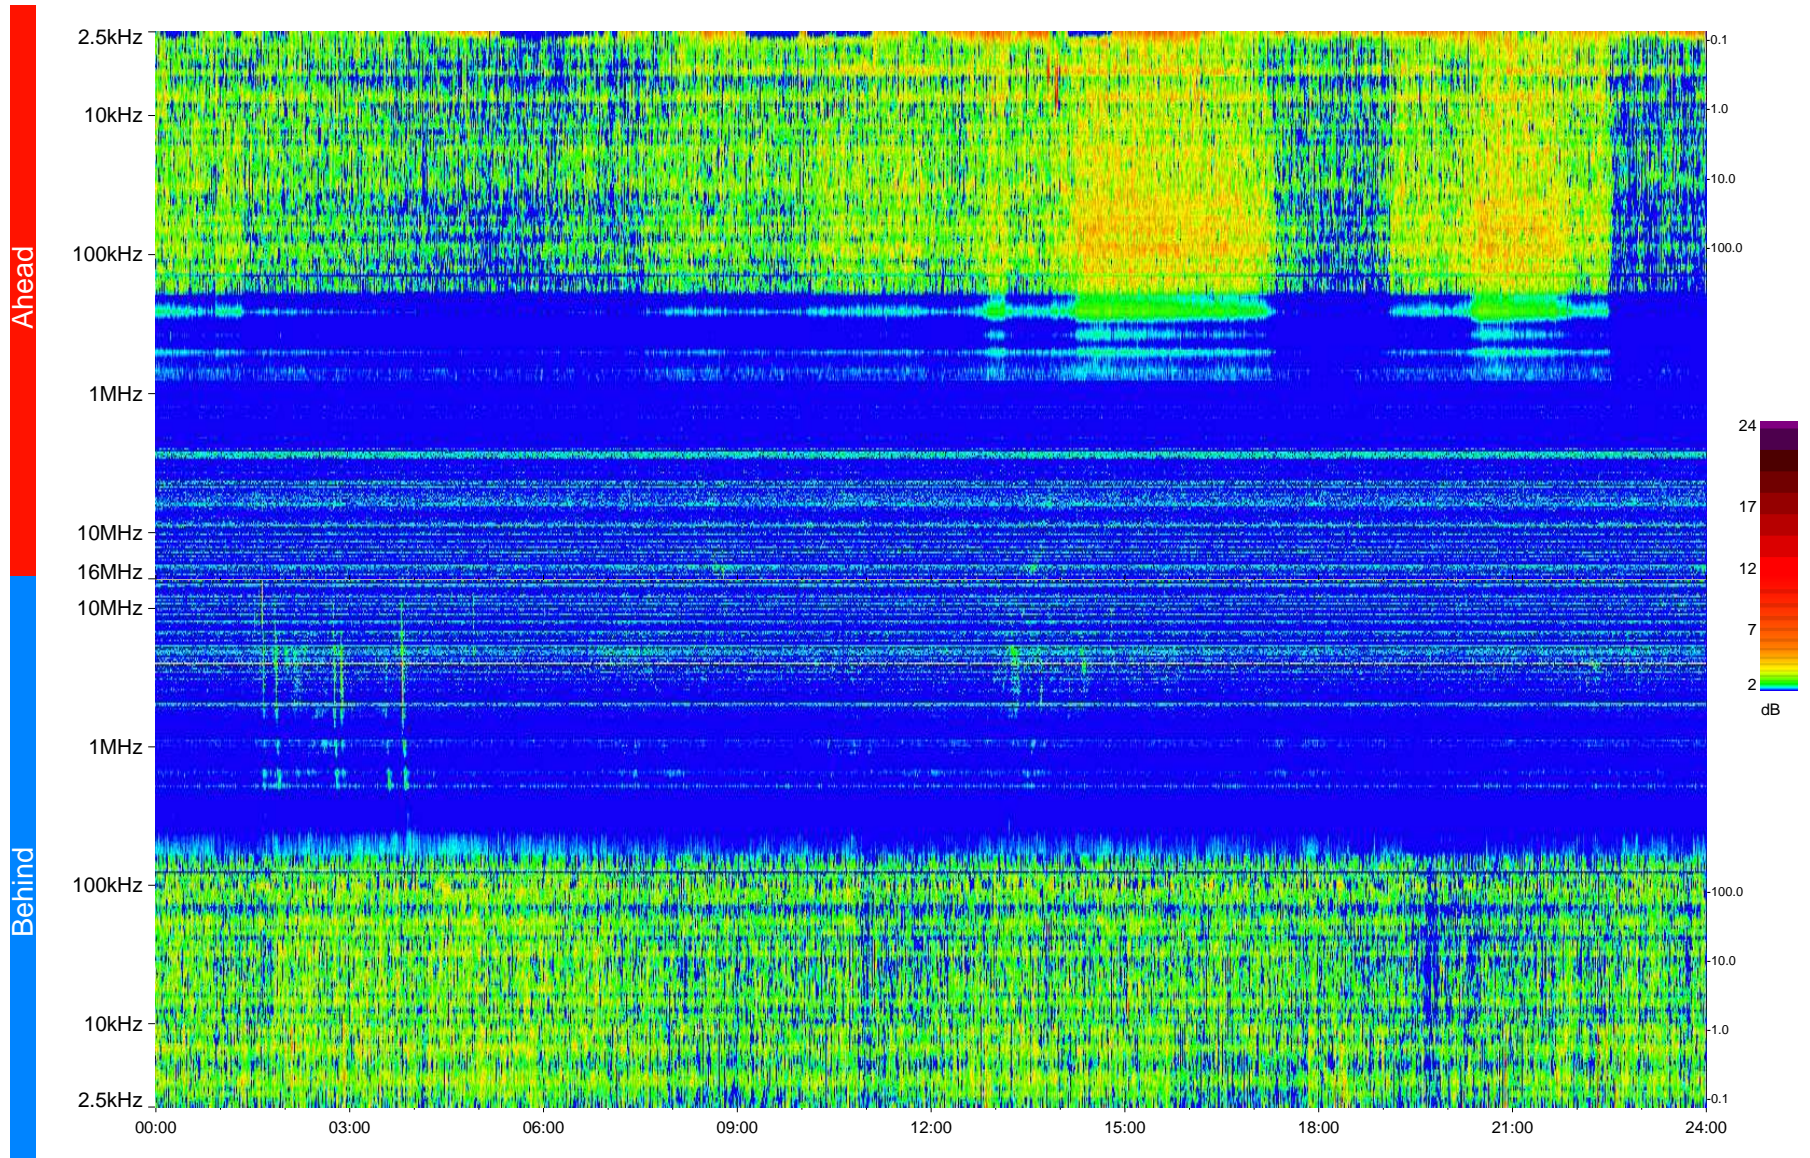

STEREO/WAVES Daily Summary - 15-Dec-2009 (DOY 349)

Ahead source file = swaves_ahead_2009_349_1_04.fin
Ahead PSE Angle = xxx.x

Behind PSE Angle = xxx.x
Behind source file = swaves_behind_2009_349_1_04.fin

Time (UTC)