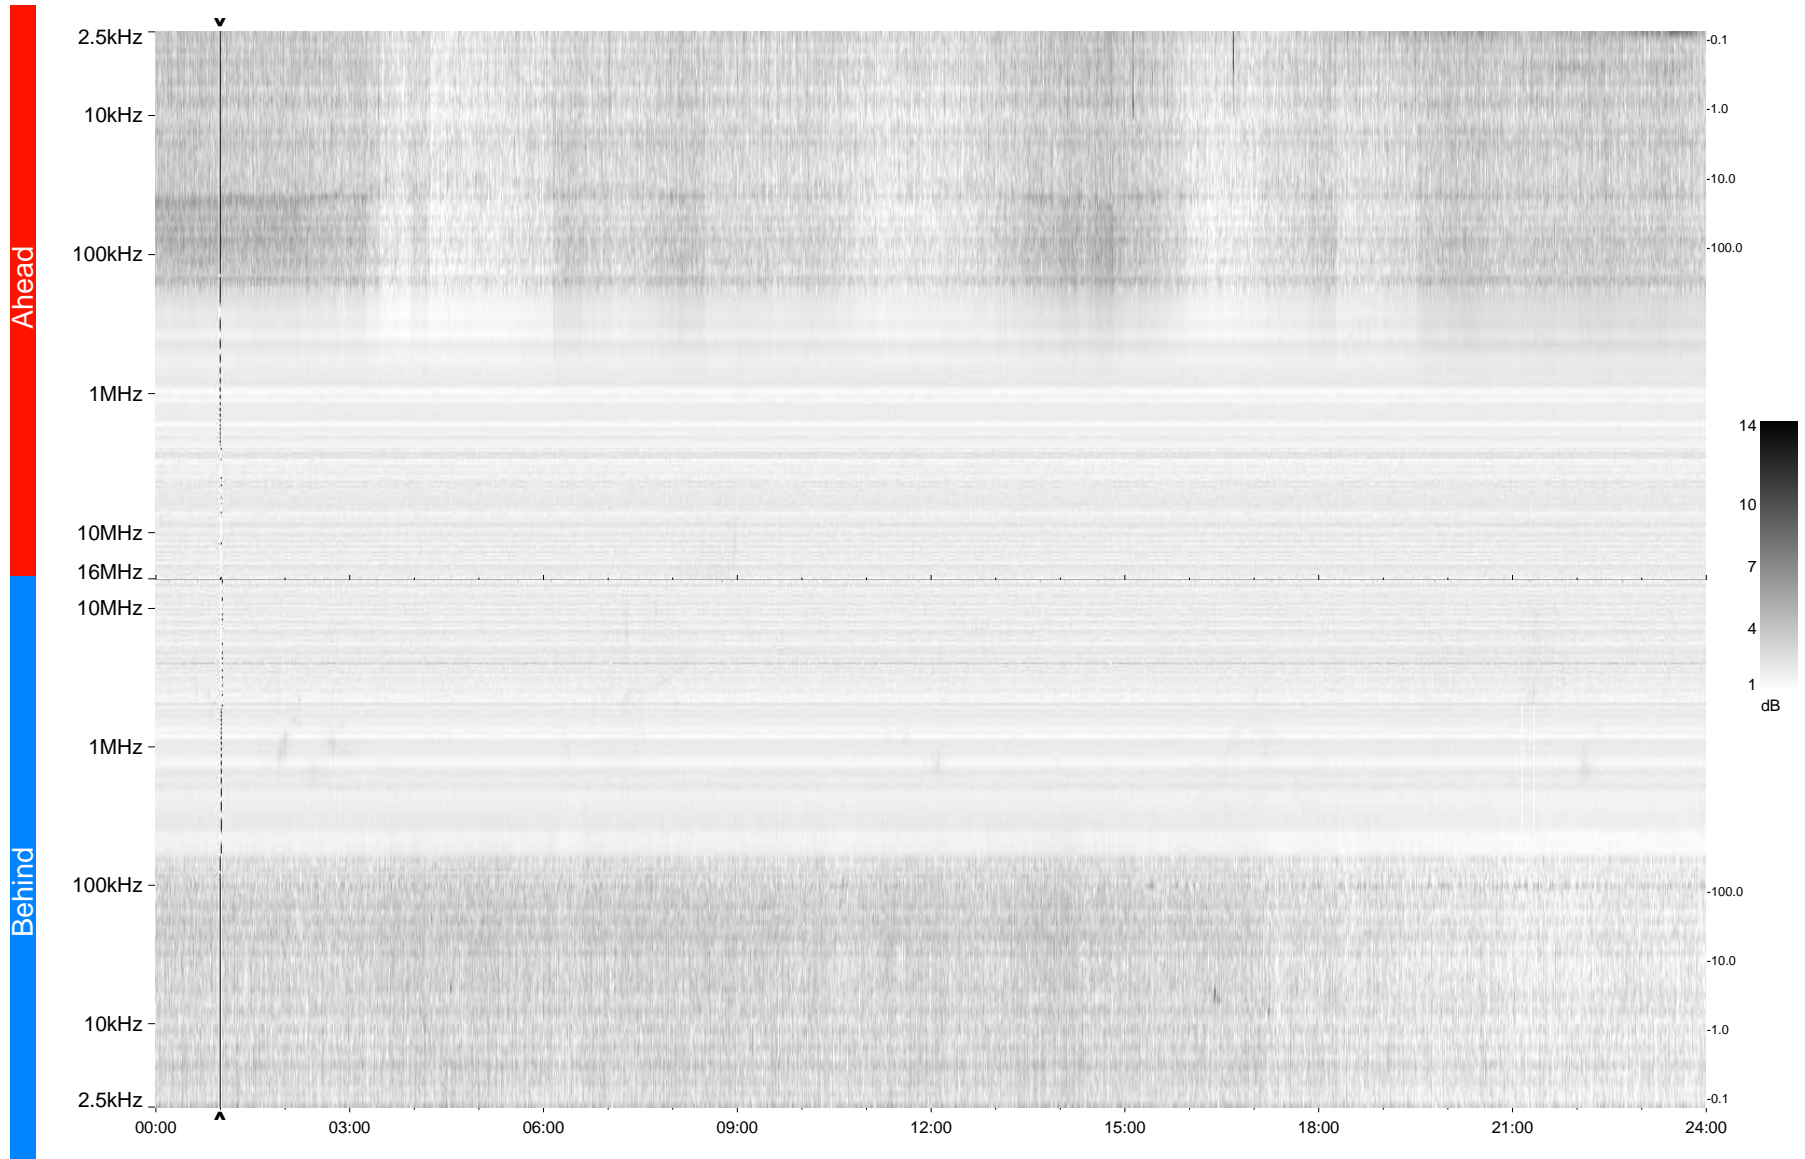

# STEREO/WAVES Daily Summary - 14-Dec-2009 (DOY 348)

Ahead source file = swaves\_ahead\_2009\_348\_1\_04.fin  
Ahead PSE Angle = xxx.x

Behind PSE Angle = xxx.x  
Behind source file = swaves\_behind\_2009\_348\_1\_04.fin

Time (UTC)