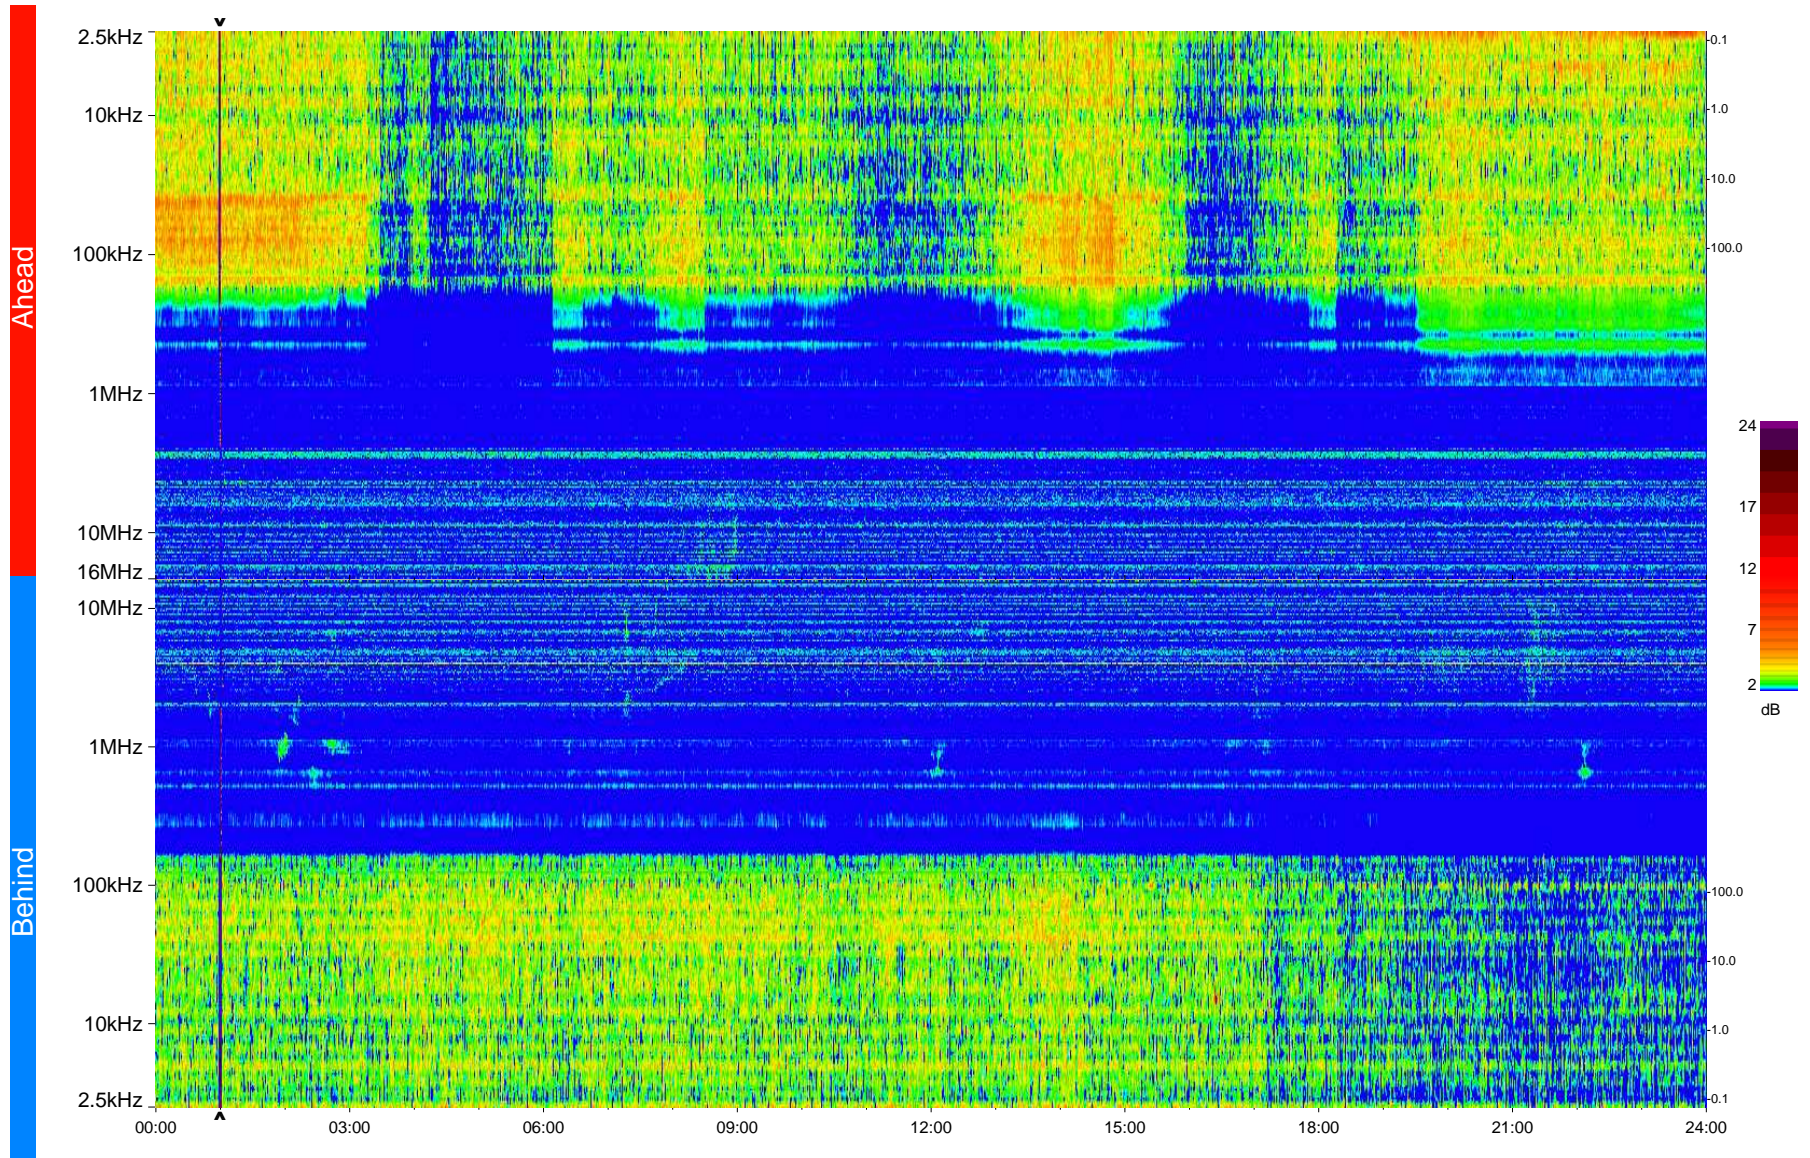

STEREO/WAVES Daily Summary - 14-Dec-2009 (DOY 348)

Ahead source file = swaves_ahead_2009_348_1_04.fin
Ahead PSE Angle = xxx.x

Behind PSE Angle = xxx.x
Behind source file = swaves_behind_2009_348_1_04.fin

Time (UTC)