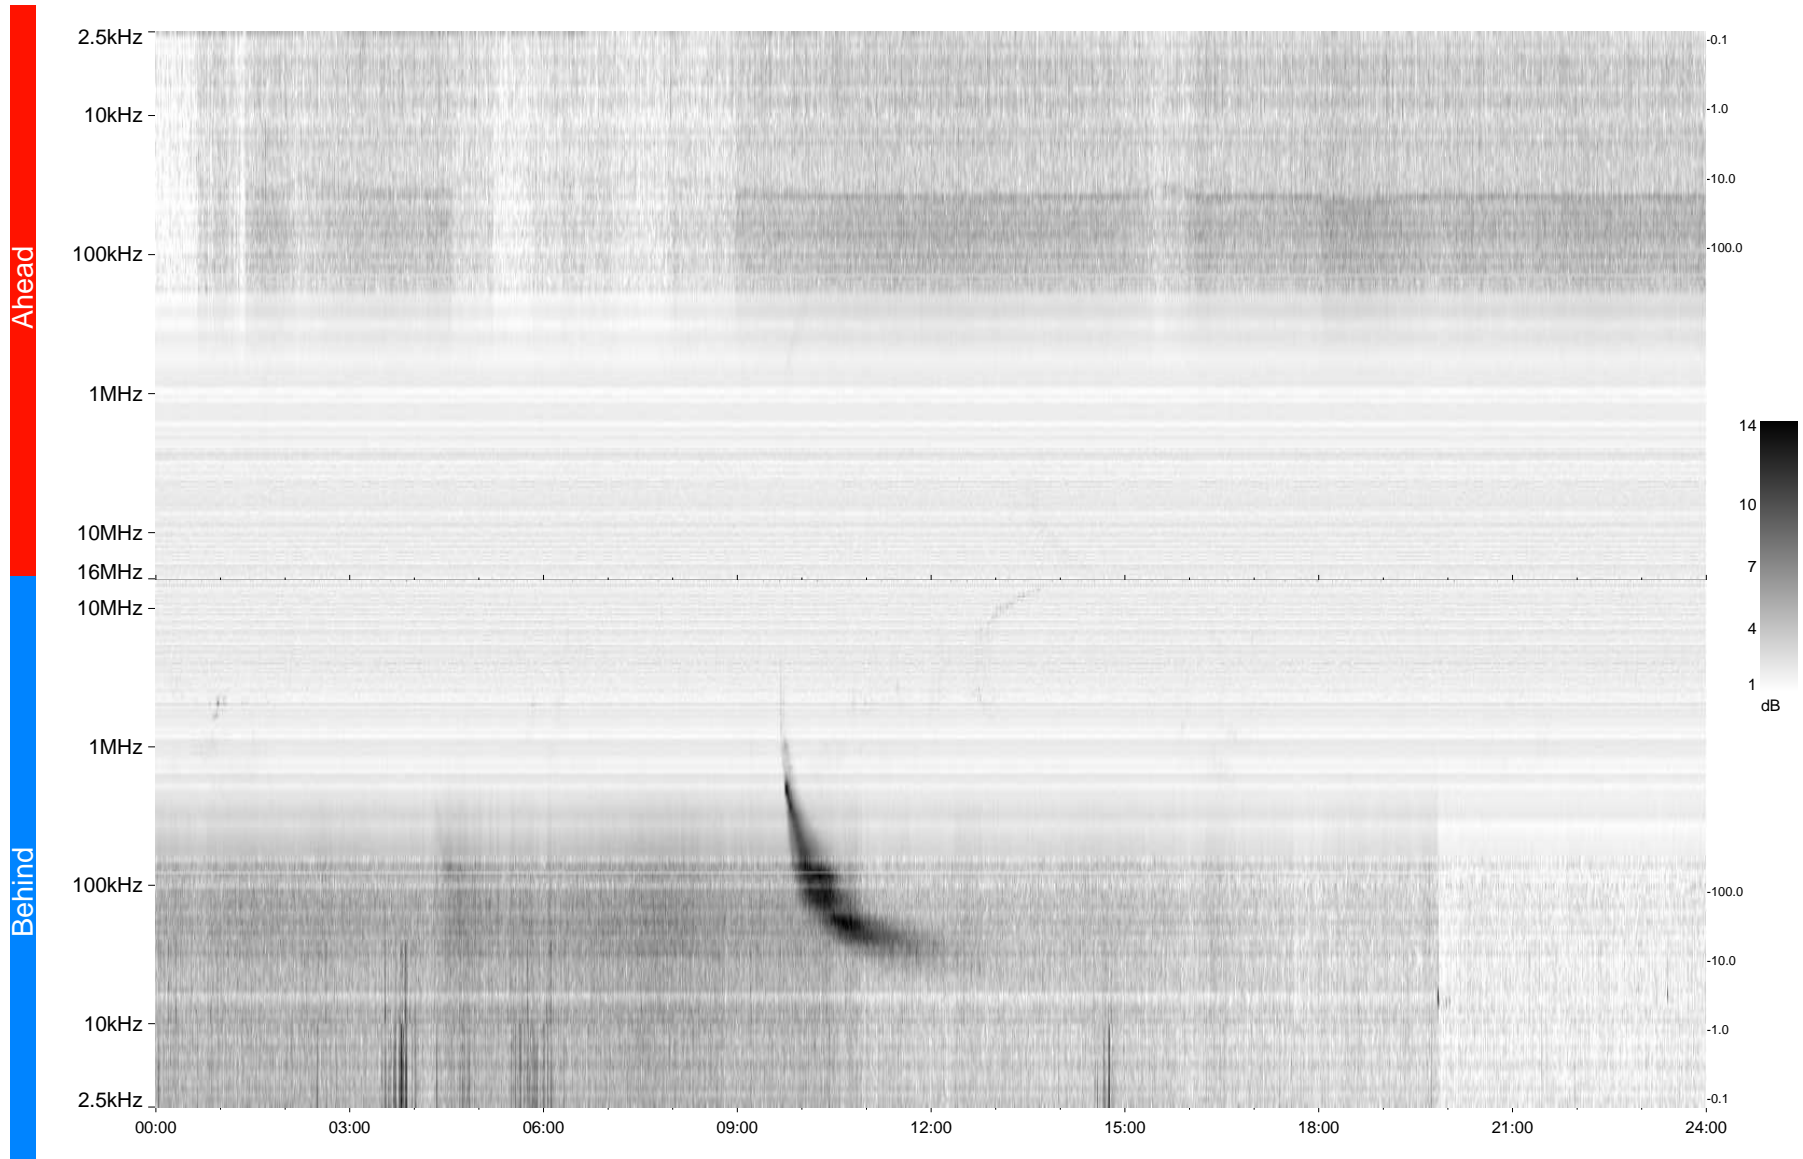

STEREO/WAVES Daily Summary - 13-Dec-2009 (DOY 347)

Ahead source file = swaves_ahead_2009_347_1_04.fin
Ahead PSE Angle = xxx.x

Behind PSE Angle = xxx.x
Behind source file = swaves_behind_2009_347_1_04.fin

Time (UTC)