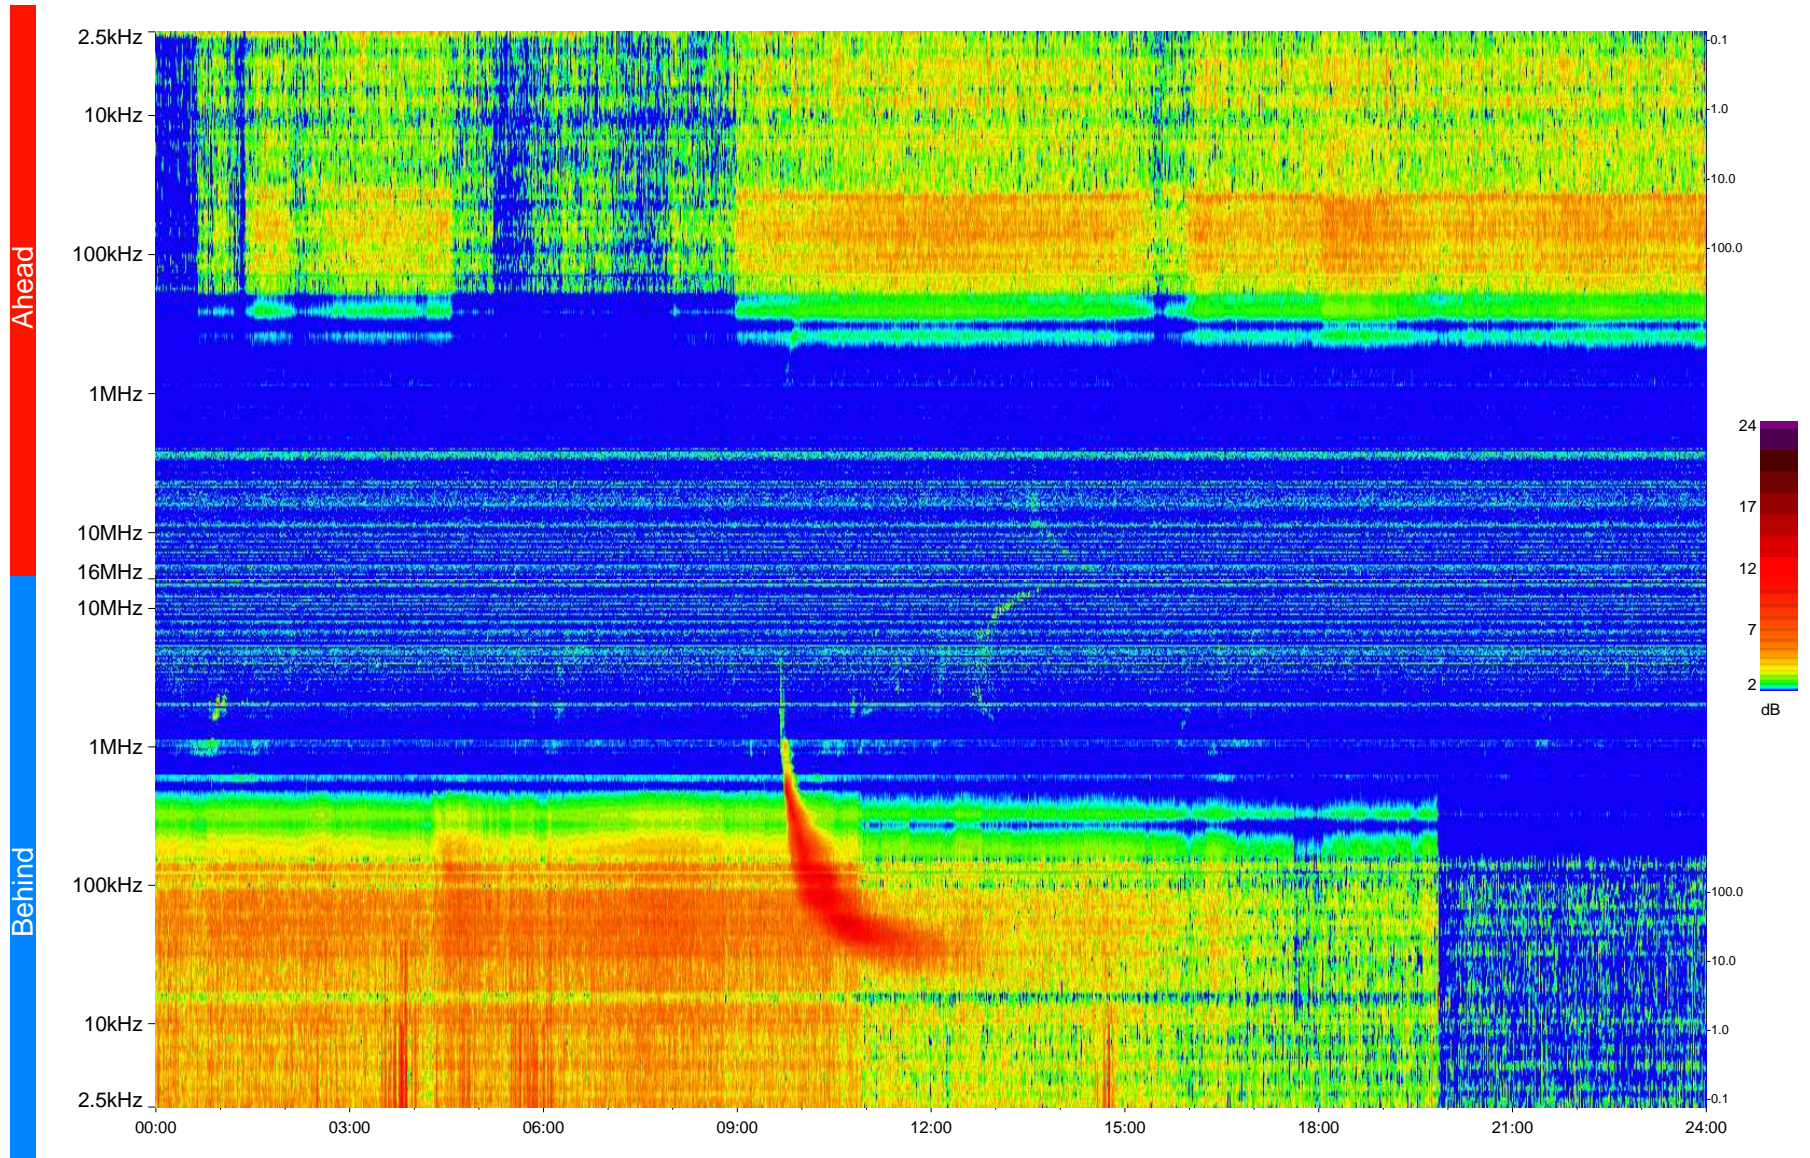

STEREO/WAVES Daily Summary - 13-Dec-2009 (DOY 347)

Ahead source file = swaves_ahead_2009_347_1_04.fin
Ahead PSE Angle = xxx.x

Behind PSE Angle = xxx.x
Behind source file = swaves_behind_2009_347_1_04.fin

Time (UTC)