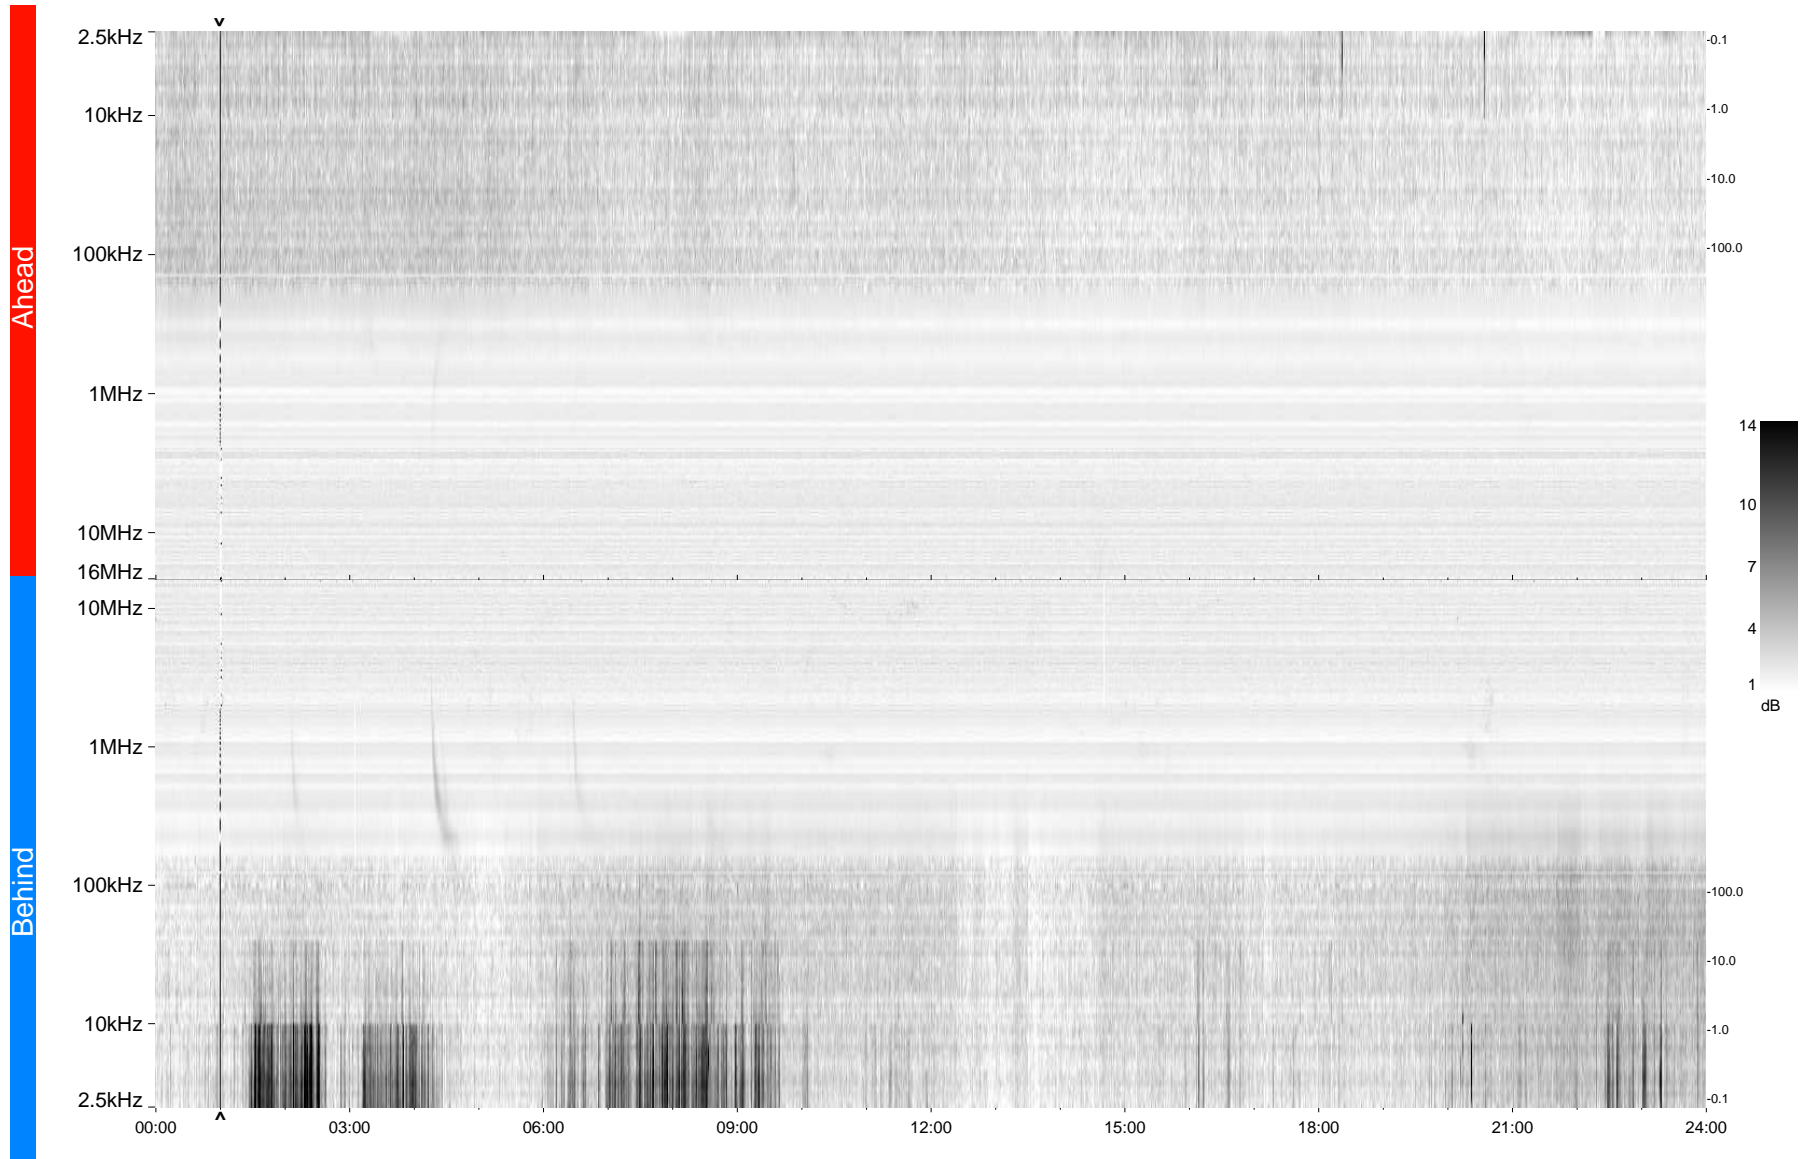

# STEREO/WAVES Daily Summary - 12-Dec-2009 (DOY 346)

Ahead source file = swaves\_ahead\_2009\_346\_1\_04.fin  
Ahead PSE Angle = xxx.x

Behind PSE Angle = xxx.x  
Behind source file = swaves\_behind\_2009\_346\_1\_04.fin

Time (UTC)