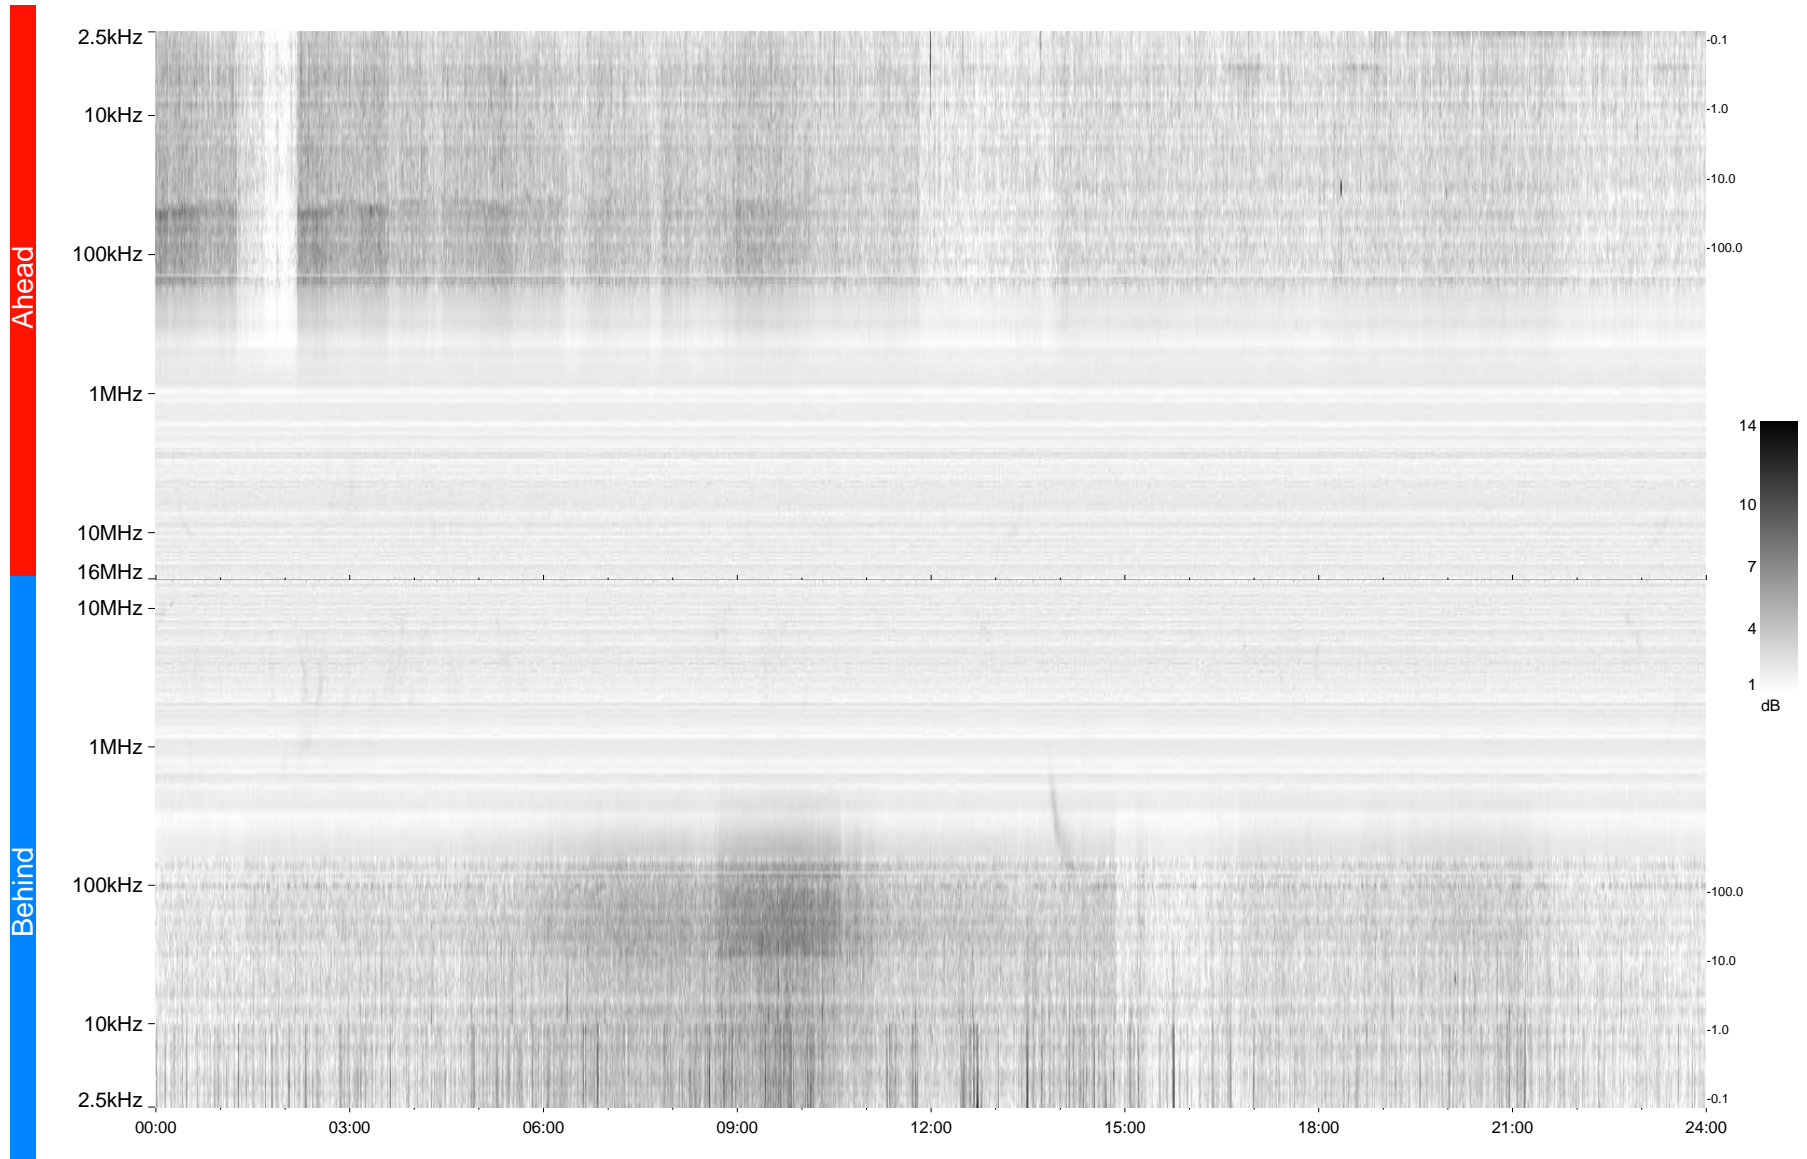

STEREO/WAVES Daily Summary - 11-Dec-2009 (DOY 345)

Ahead source file = swaves_ahead_2009_345_1_04.fin
Ahead PSE Angle = xxx.x

Behind PSE Angle = xxx.x
Behind source file = swaves_behind_2009_345_1_04.fin

Time (UTC)